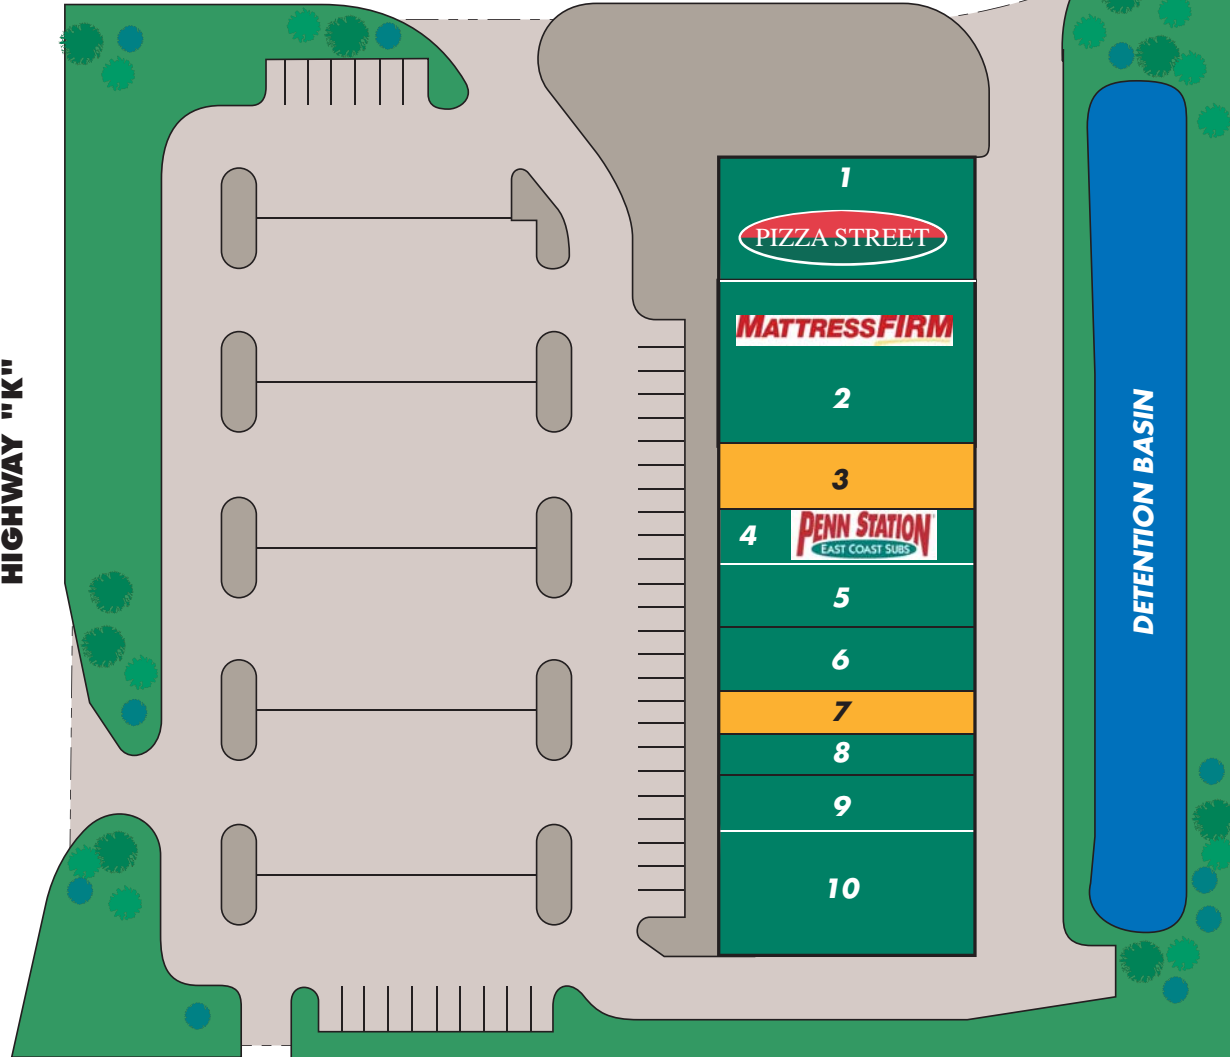

WINDING WOODS

O'Fallon, Missouri

HIGHWAY "K"

WINDING WOODS DR.

KEY	
	AVAILABLE
	ANCHOR
	LEASED

1 Pizza Street	5,500 SQ. FT.	7 Available	1,500 SQ. FT.
2 Mattress Firm	5,000 SQ. FT.	8 Crown Optical	1,500 SQ. FT.
3 Available	3,000 SQ. FT.	9 Play n Trade	2,000 SQ. FT.
4 Penn Station	1,944 SQ. FT.	10 China Buffet	5,500 SQ. FT.
5 Animal Cracker	2,500 SQ. FT.		
6 Orange Leaf	2,500 SQ. FT.		

SITE
SUMMARY
30,944 SQ. FT.