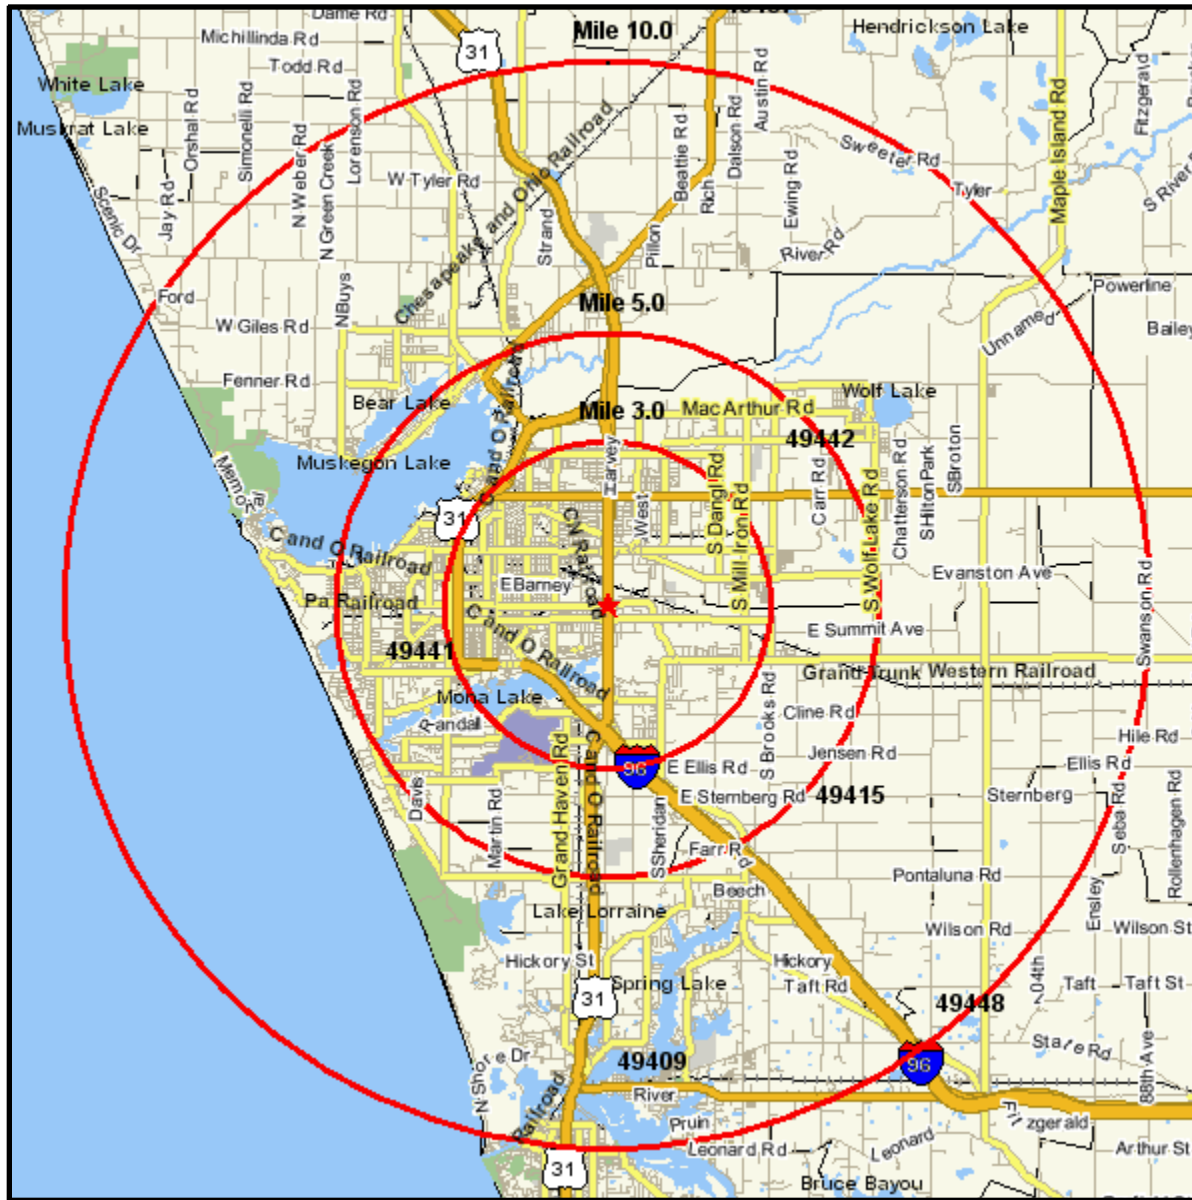

Area Map

Prepared For:

Order #: 967561427
Site: 01

WESTSHORE,

Coord: 43.205055, -86.205047
Radius - See Appendix for Details

Area Map

Prepared For:

Order #: 967561427
Site: 01

Appendix: Area Listing

Area Name: WESTSHORE

Type: Radius 1

Radius Definition:

E SHERMAN BLVD AT US HWY 31	Center Point:	43.205055	-86.205047
MUSKEGON, MI 49440	Circle/Band:	0.00 -	3.00

Area Name: WESTSHORE

Type: Radius 2

Radius Definition:

E SHERMAN BLVD AT US HWY 31	Center Point:	43.205055	-86.205047
MUSKEGON, MI 49440	Circle/Band:	0.00 -	5.00

Area Name: WESTSHORE

Type: Radius 3

Radius Definition:

E SHERMAN BLVD AT US HWY 31	Center Point:	43.205055	-86.205047
MUSKEGON, MI 49440	Circle/Band:	0.00 -	10.00