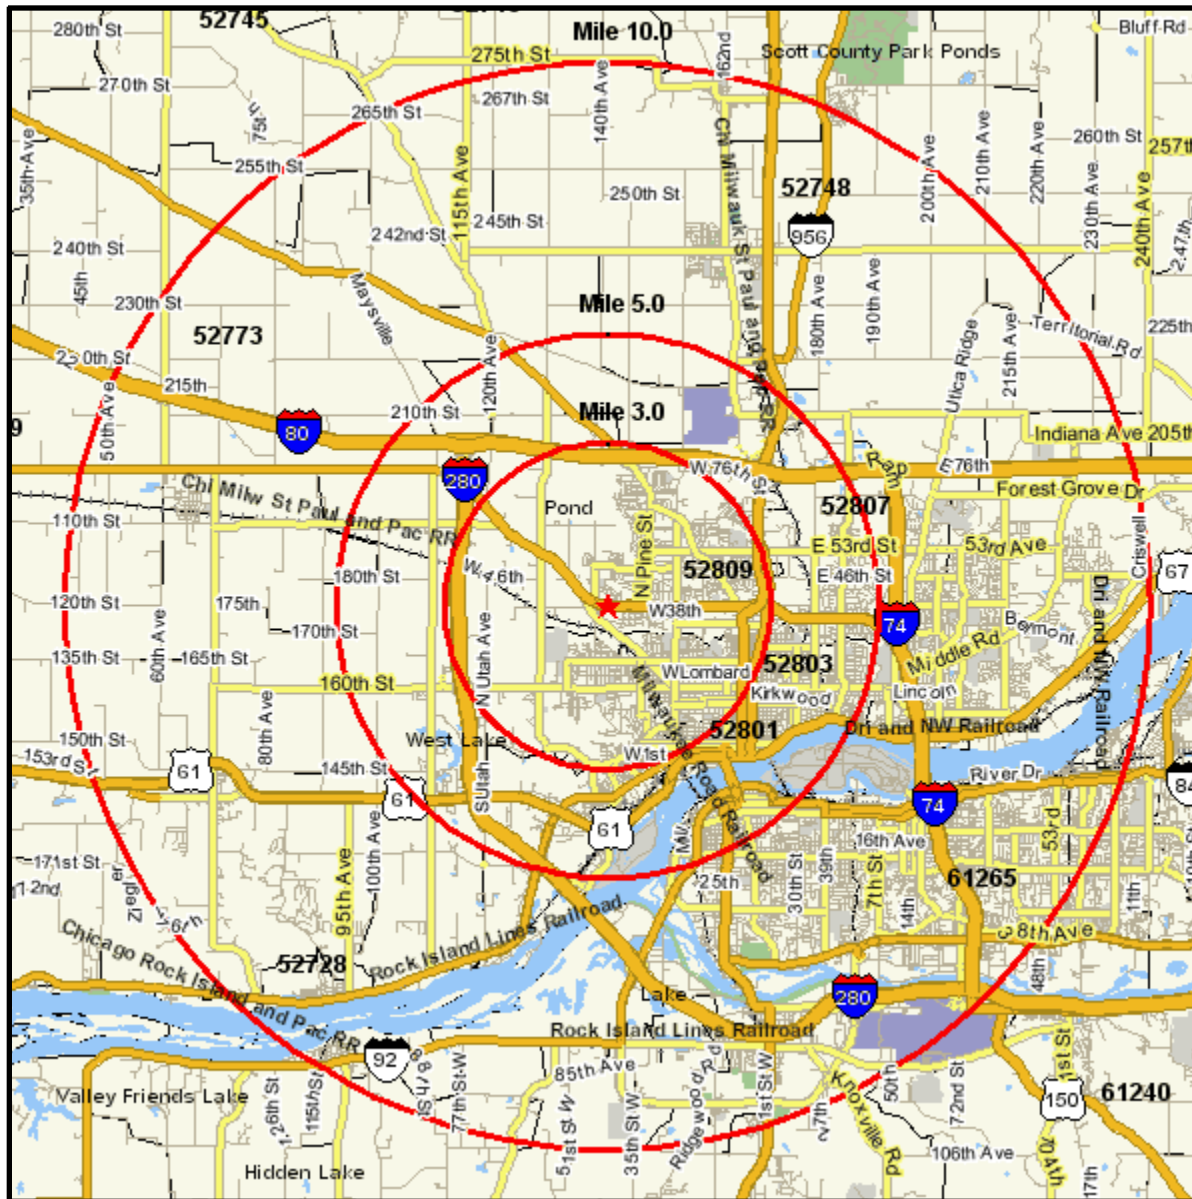

# Area Map

Prepared For:

Order #: 967561417  
Site: 01

WEST KIMBERLY,  
3301 W KIMBERLY RD  
DAVENPORT, IA 52806-3047  
Coord: 41.560007, -90.625028  
Radius - See Appendix for Details

### Area Name: WEST KIMBERLY

Type: Radius 1

**Radius Definition:**

---

3301 W KIMBERLY RD  
DAVENPORT, IA 52806-3047

Center Point: 41.560007 -90.625028  
Circle/Band: 0.00 - 3.00

### Area Name: WEST KIMBERLY

Type: Radius 2

**Radius Definition:**

---

3301 W KIMBERLY RD  
DAVENPORT, IA 52806-3047

Center Point: 41.560007 -90.625028  
Circle/Band: 0.00 - 5.00

### Area Name: WEST KIMBERLY

Type: Radius 3

**Radius Definition:**

---

3301 W KIMBERLY RD  
DAVENPORT, IA 52806-3047

Center Point: 41.560007 -90.625028  
Circle/Band: 0.00 - 10.00