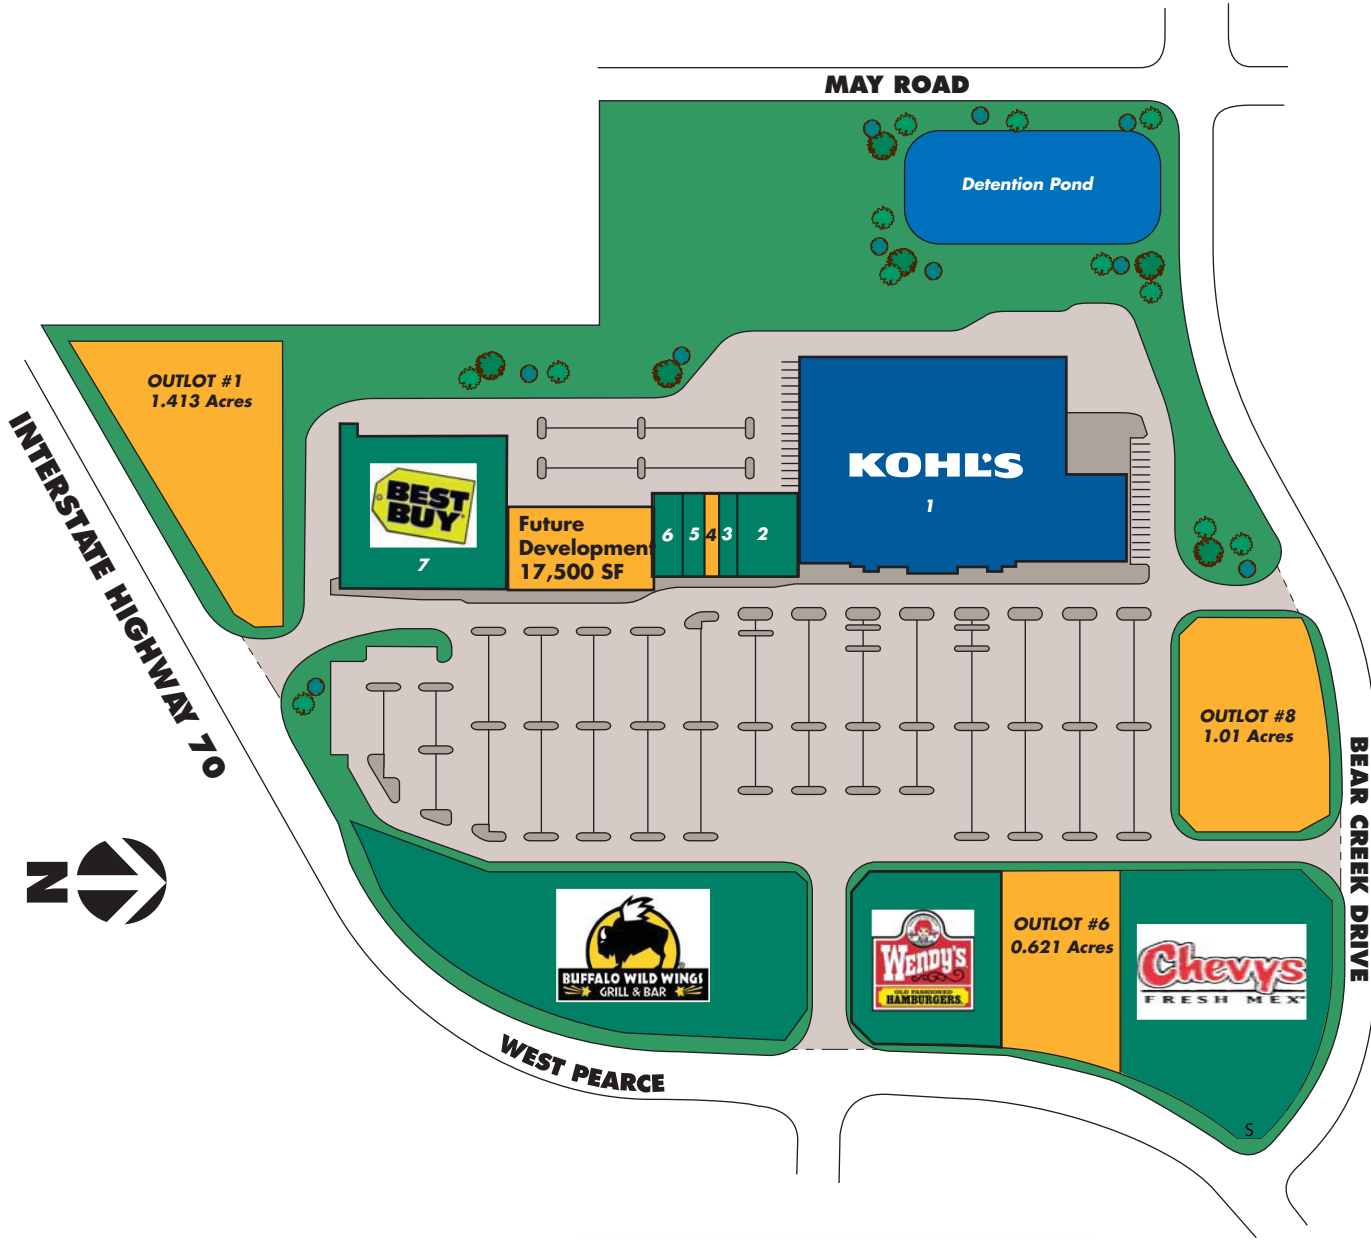

# WENTZVILLE CROSSROADS WEST

Wentzville, Missouri

KEY	
Yellow square	AVAILABLE
Blue square	ANCHOR
Green square	LEASED

1	Kohl's	88,925 SQ. FT.
2	Gap Outlet	8,450 SQ. FT.
3	Nails Spa	2,000 SQ. FT.
4	Available	1,500 SQ. FT.
5	CitiFinancial	2,000 SQ. FT.
6	Sleep Center	3,500 SQ. FT.
7	Best Buy	30,015 SQ. FT.

**SITE SUMMARY**  
136,390 SQ. FT.