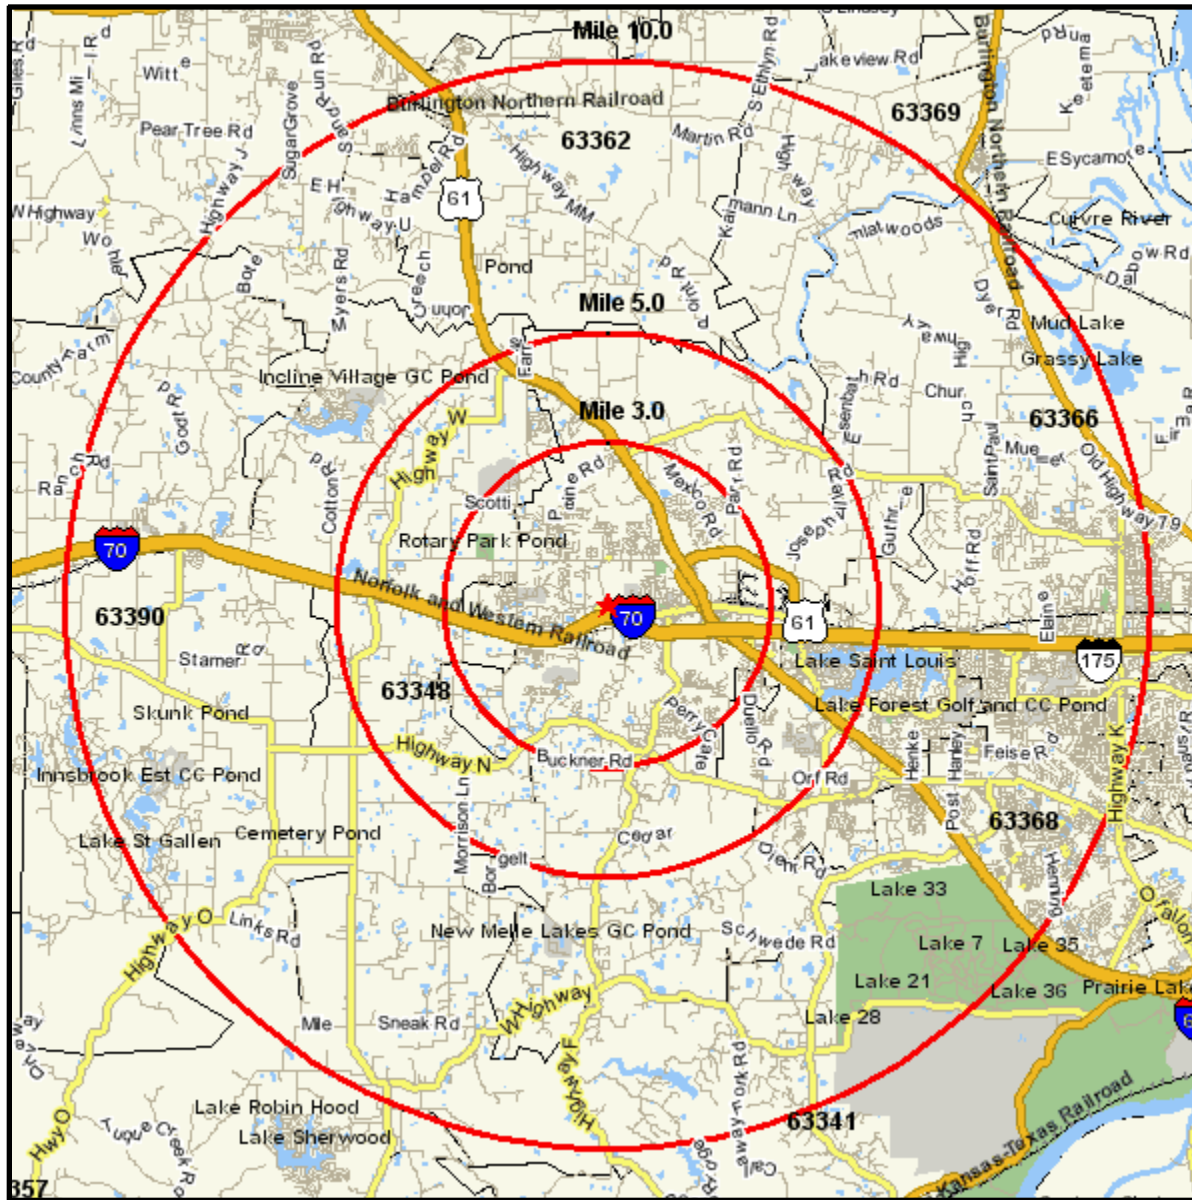

# Area Map

Prepared For:

Order #: 967561407  
Site: 01

WENTZVILLE,

Coord: 38.812967, -90.875127  
Radius - See Appendix for Details

# Area Map

Prepared For:

Order #: 967561407  
Site: 01

## Appendix: Area Listing

### Area Name: WENTZVILLE

Type: Radius 1

**Radius Definition:**

---

WENTZVILLE PKWY AT W PEARCE BLVD  
WENTZVILLE, MO 63385

Center Point: 38.812967 -90.875127  
Circle/Band: 0.00 - 3.00