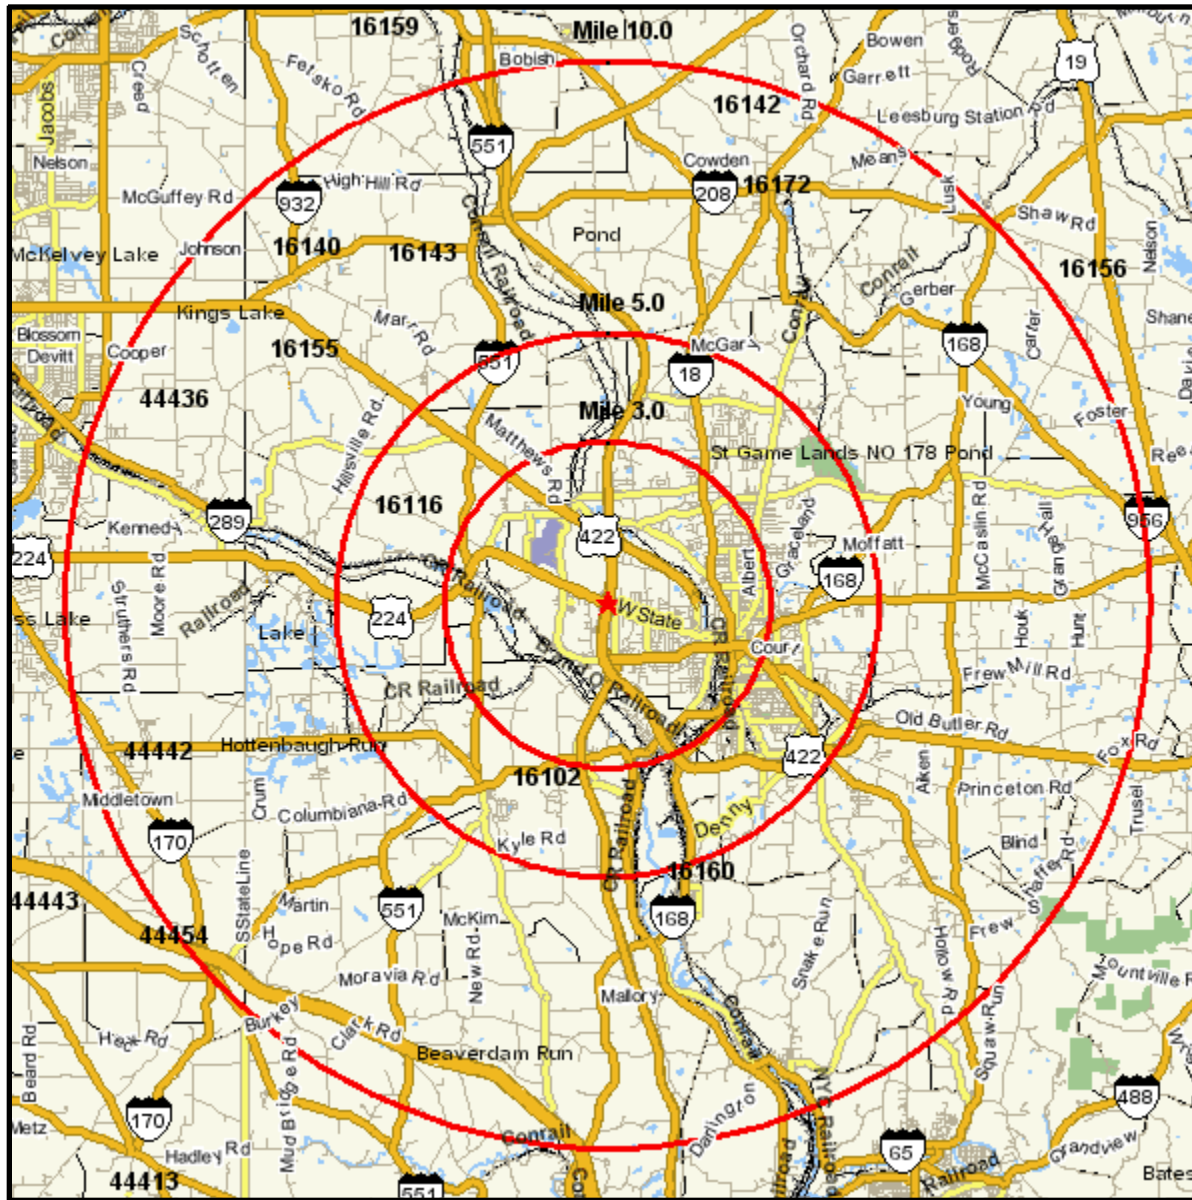

Area Map

Prepared For:

Order #: 967561361
Site: 01

UNION SQUARE,

Coord: 41.010832, -80.390907
Radius - See Appendix for Details

Area Map

Prepared For:

Order #: 967561361
Site: 01

Appendix: Area Listing

Area Name: UNION SQUARE

Type: Radius 1

Radius Definition:

US HWY 224 AT US HWY 422
NEW CASTLE, PA 16101

Center Point: 41.010832 -80.390907
Circle/Band: 0.00 - 3.00

Area Name: UNION SQUARE

Type: Radius 2

Radius Definition:

US HWY 224 AT US HWY 422
NEW CASTLE, PA 16101

Center Point: 41.010832 -80.390907
Circle/Band: 0.00 - 5.00

Area Name: UNION SQUARE

Type: Radius 3

Radius Definition:

US HWY 224 AT US HWY 422
NEW CASTLE, PA 16101

Center Point: 41.010832 -80.390907
Circle/Band: 0.00 - 10.00