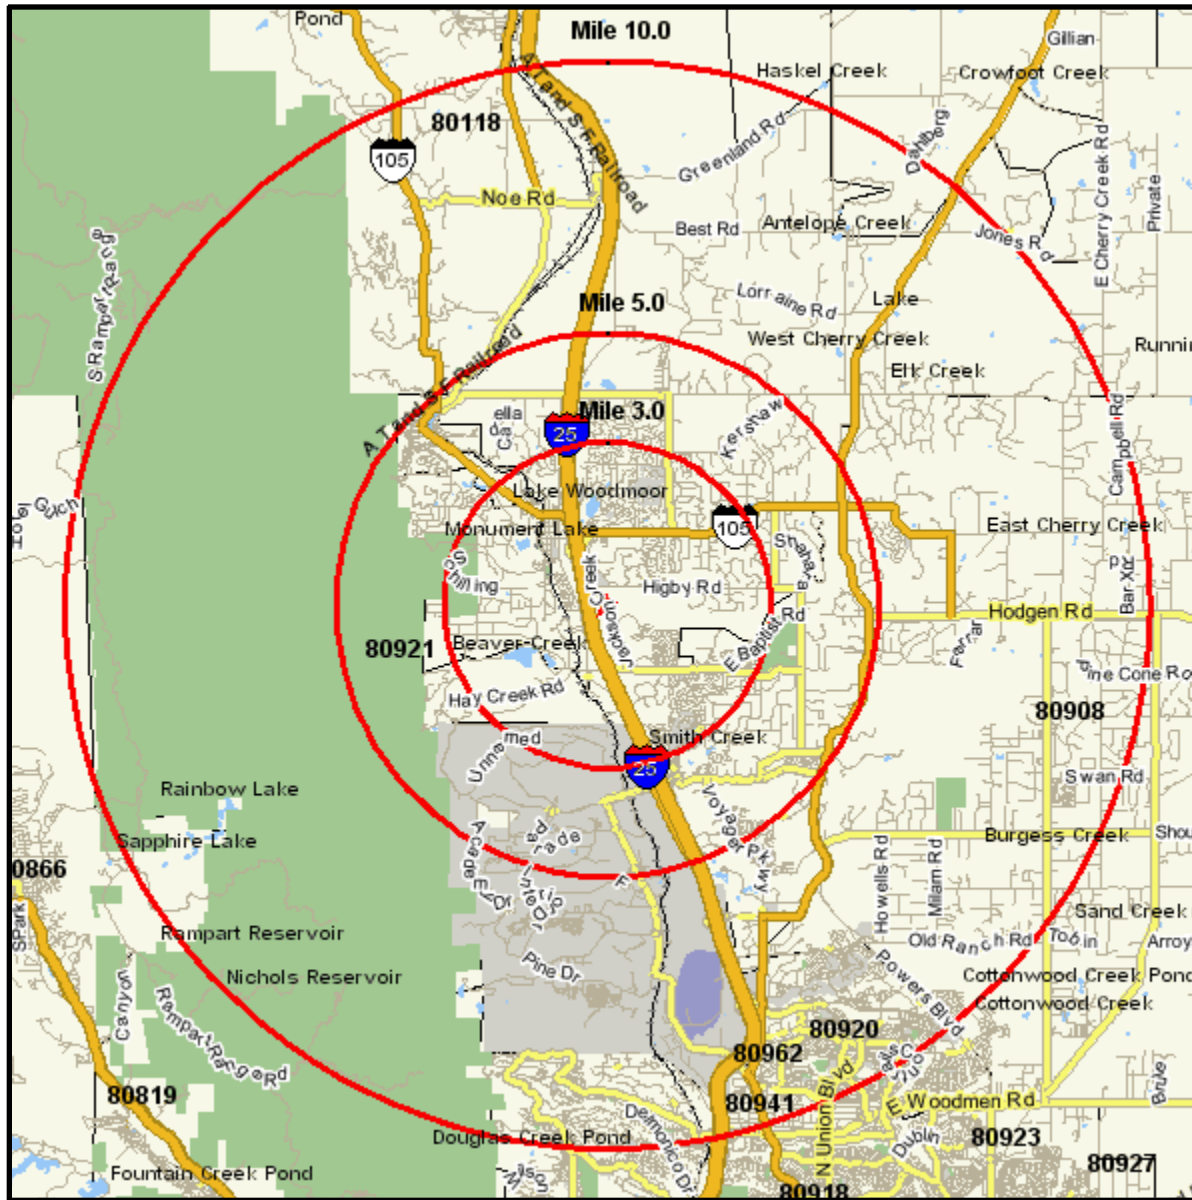

# Area Map

Prepared For:

Order #: 967561031  
Site: 01

MONUMENT,

Coord: 39.073620, -104.851326  
Radius - See Appendix for Details

## Appendix: Area Listing

### Area Name: MONUMENT

Type: Radius 1

**Radius Definition:**

---

16218 JACKSON CREEK PKWY  
MONUMENT, CO 80132-7181

Center Point: 39.073620 -104.851326  
Circle/Band: 0.00 - 3.00

### Area Name: MONUMENT

Type: Radius 3

**Radius Definition:**

---

16218 JACKSON CREEK PKWY  
MONUMENT, CO 80132-7181

Center Point: 39.073620 -104.851326  
Circle/Band: 0.00 - 10.00