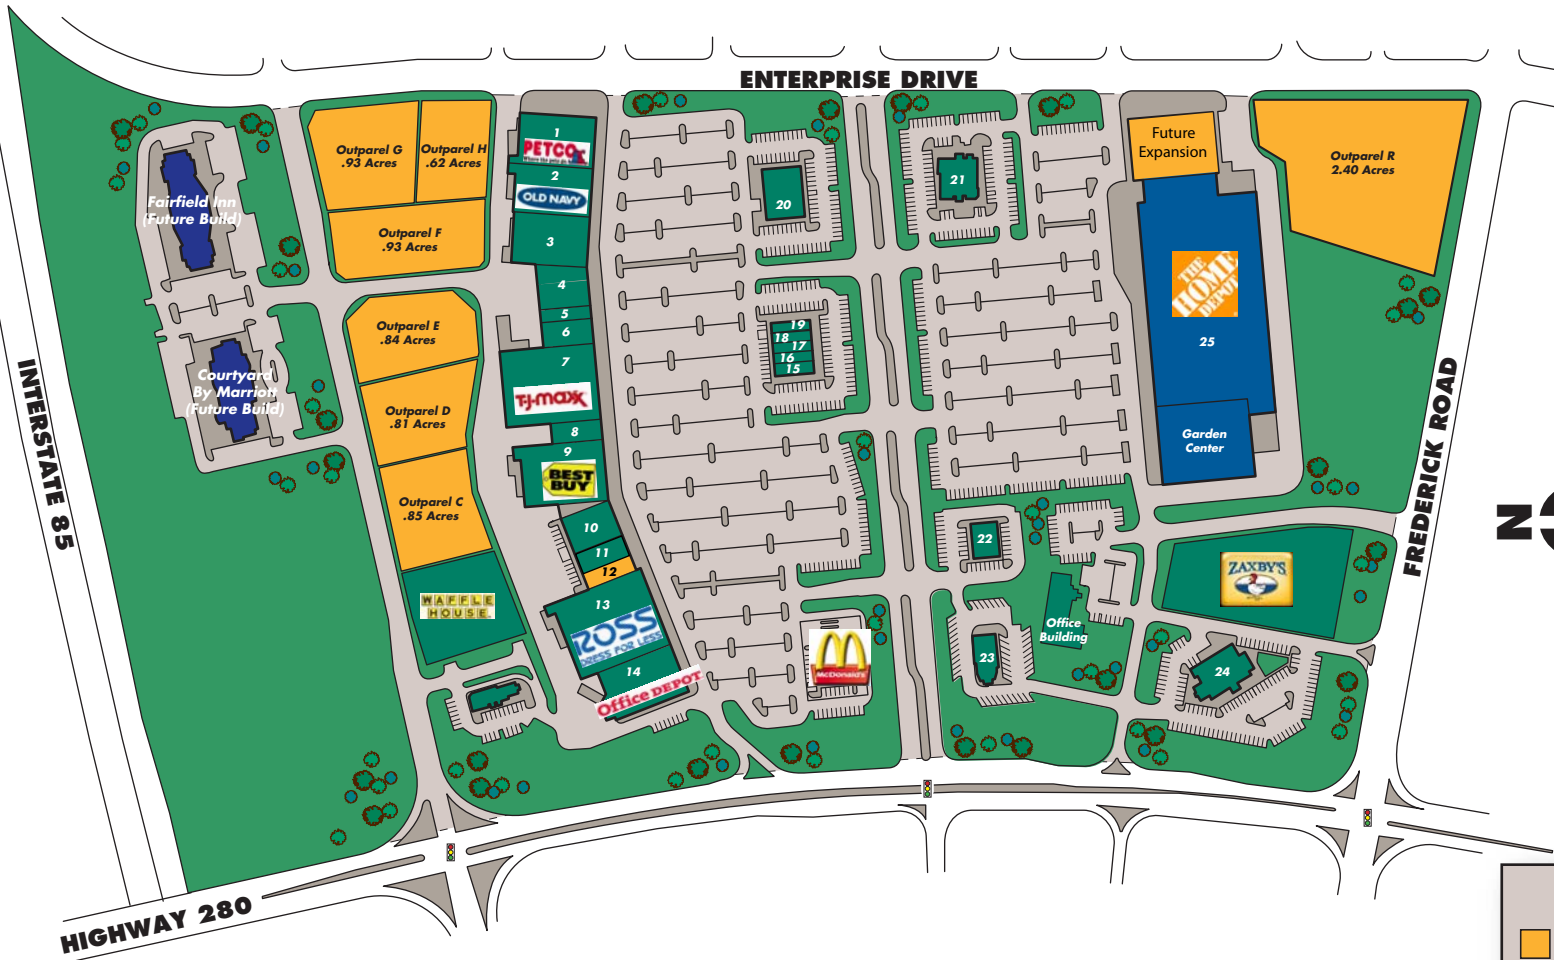

TIGER TOWN EAST

Opelika / Auburn, Alabama

KEY

- AVAILABLE
- ANCHOR
- LEASED

1 Petco	15,257 SQ. FT.	14 Office Depot	16,012 SQ. FT.
2 Old Navy	14,800 SQ. FT.	15 T-Mobile	1,875 SQ. FT.
3 Books A Million	15,000 SQ. FT.	16 Gamestop	1,500 SQ. FT.
4 Kinnucan's	8,245 SQ. FT.	17 Hair Masters	1,500 SQ. FT.
5 Midas Jewelers	2,500 SQ. FT.	18 Lee Spa & Nails	1,500 SQ. FT.
6 Rue 21	5,000 SQ. FT.	19 Yogurt Mountain	1,500 SQ. FT.
7 TJ Maxx	28,000 SQ. FT.	20 Buffalo Wild Wings	7,500 SQ. FT.
8 Ware Jewelers	4,000 SQ. FT.	21 Olive Garden	6,000 SQ. FT.
9 Best Buy	20,045 SQ. FT.	22 Verizon	3,500 SQ. FT.
10 Dress Barn	7,500 SQ. FT.	23 Chick-Fil-A	3,925 SQ. FT.
11 America's Best	4,200 SQ. FT.	24 Logan's	8,023 SQ. FT.
12 Available	3,300 SQ. FT.	25 Home Depot	105,518 SQ. FT.
13 Ross Dress For Less	30,187 SQ. FT.		

SITE SUMMARY
316,387 SQ. FT.