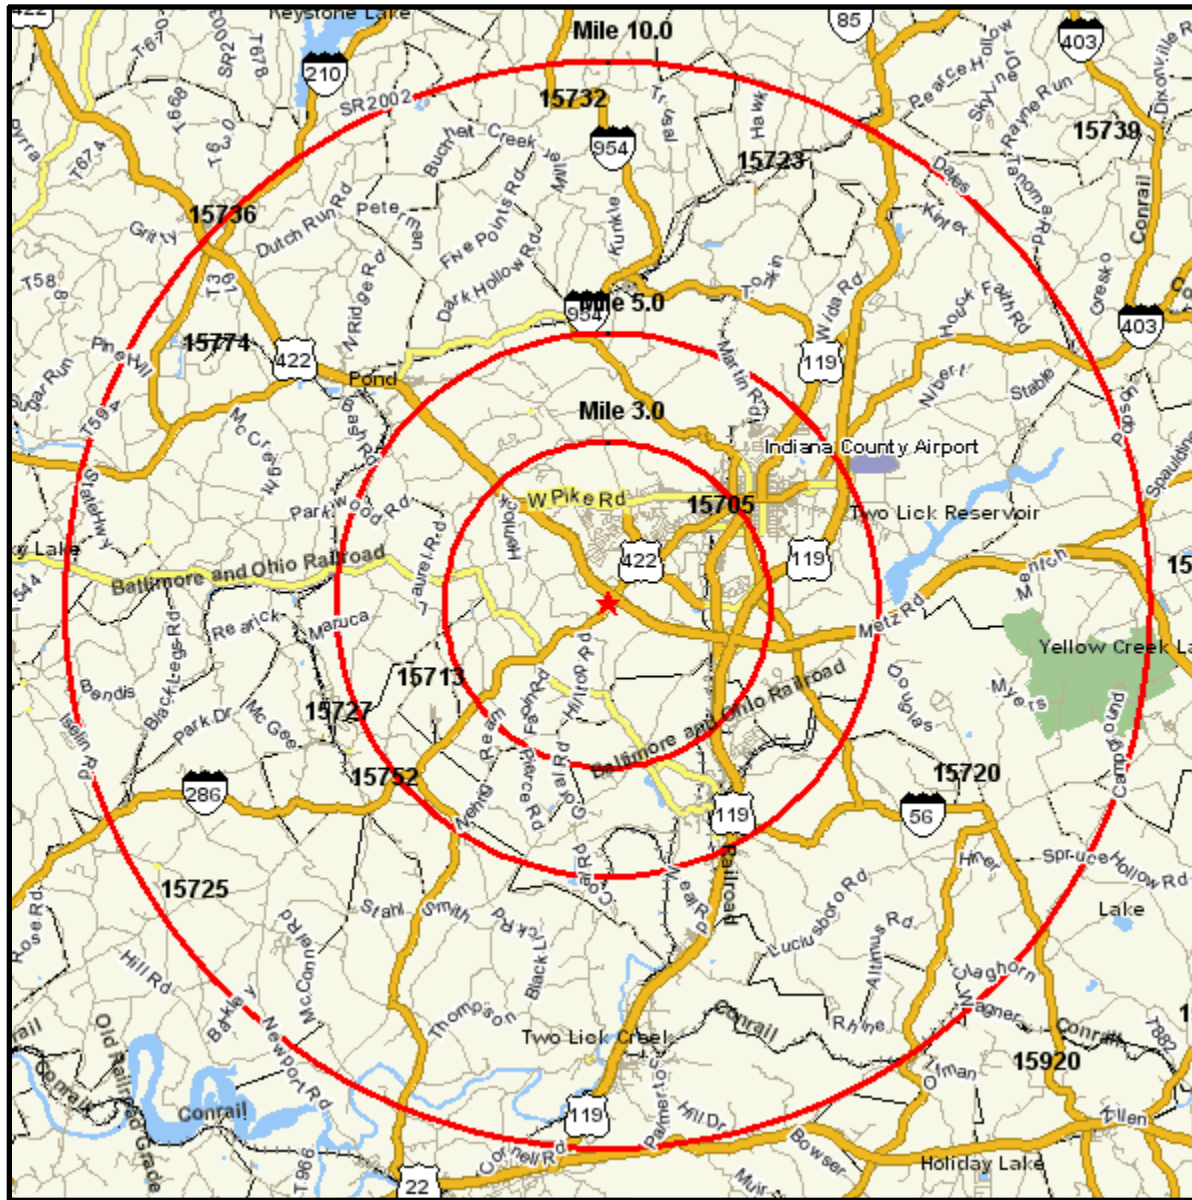

Area Map

Prepared For:

Order #: 967561267
Site: 01

SOUTHTOWNE,

Coord: 40.594311, -79.199922
Radius - See Appendix for Details

Area Map

Prepared For:

Order #: 967561267
Site: 01

Appendix: Area Listing

Area Name: SOUTHTOWNE

Type: Radius 1

Radius Definition:

FENTON RD AT ROUTE 286 HWY W
INDIANA, PA 15701

Center Point: 40.594311 -79.199922
Circle/Band: 0.00 - 3.00

Area Name: SOUTHTOWNE

Type: Radius 2

Radius Definition:

FENTON RD AT ROUTE 286 HWY W
INDIANA, PA 15701

Center Point: 40.594311 -79.199922
Circle/Band: 0.00 - 5.00

Area Name: SOUTHTOWNE

Type: Radius 3

Radius Definition:

FENTON RD AT ROUTE 286 HWY W
INDIANA, PA 15701

Center Point: 40.594311 -79.199922
Circle/Band: 0.00 - 10.00