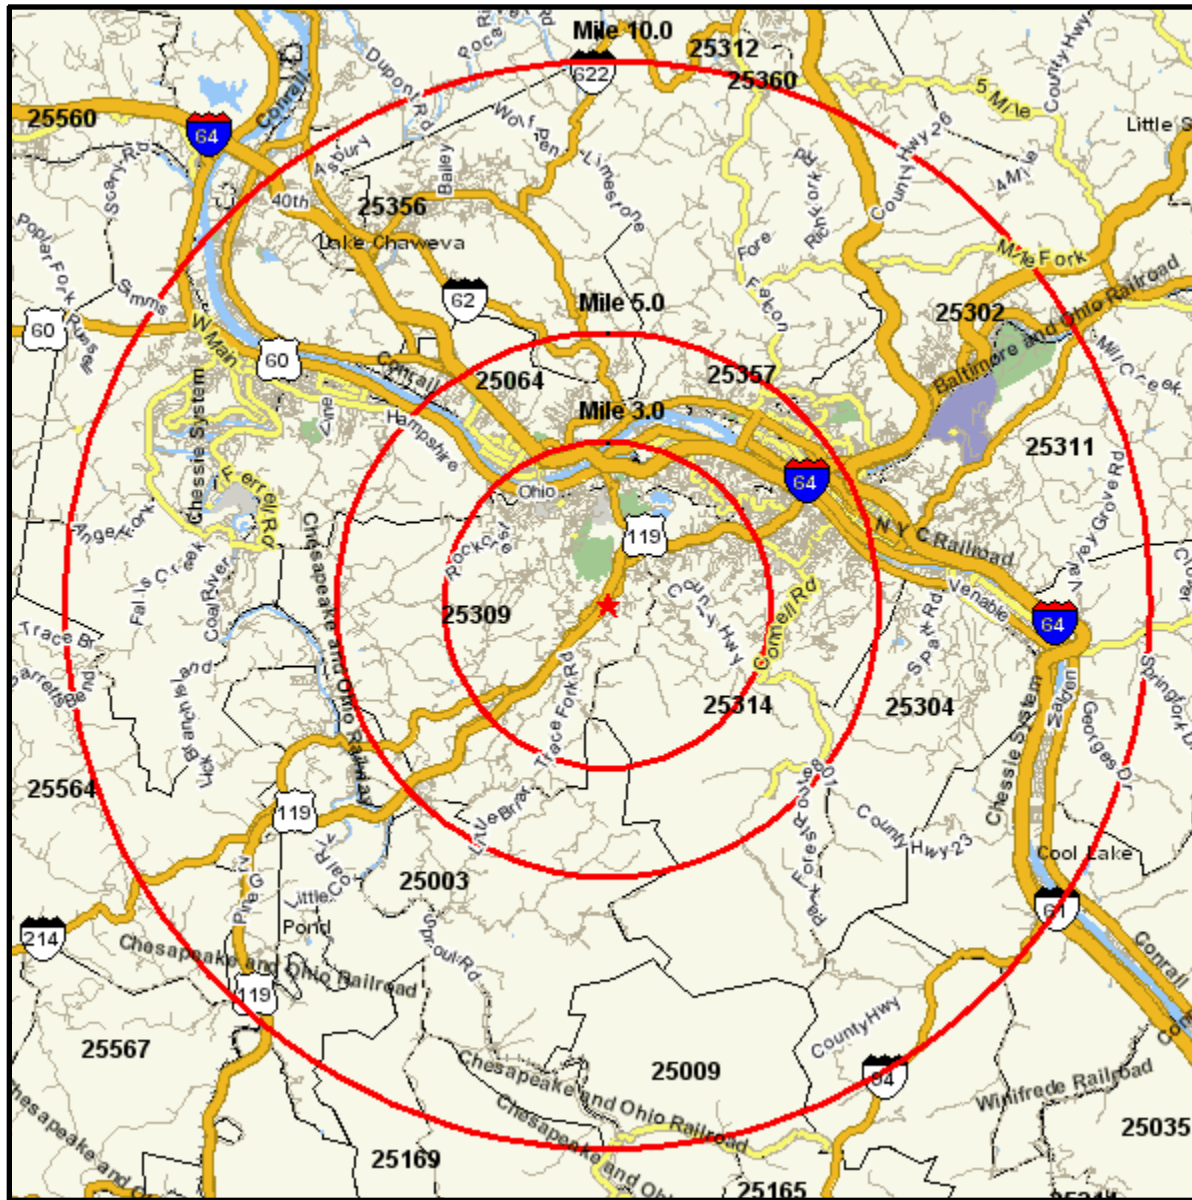

Area Map

Prepared For:

Order #: 967561250
Site: 01

SOUTHRIDGE,

Coord: 38.322643, -81.714289
Radius - See Appendix for Details

Area Map

Prepared For:

Order #: 967561250
Site: 01

Appendix: Area Listing

Area Name: SOUTHRIDGE

Type: Radius 1

Radius Definition:

2501 MOUNTAINEER BLVD
CHARLESTON, WV 25309-9439

Center Point: 38.322643 -81.714289
Circle/Band: 0.00 - 3.00

Area Name: SOUTHRIDGE

Type: Radius 2

Radius Definition:

2501 MOUNTAINEER BLVD
CHARLESTON, WV 25309-9439

Center Point: 38.322643 -81.714289
Circle/Band: 0.00 - 5.00

Area Name: SOUTHRIDGE

Type: Radius 3

Radius Definition:

2501 MOUNTAINEER BLVD
CHARLESTON, WV 25309-9439

Center Point: 38.322643 -81.714289
Circle/Band: 0.00 - 10.00