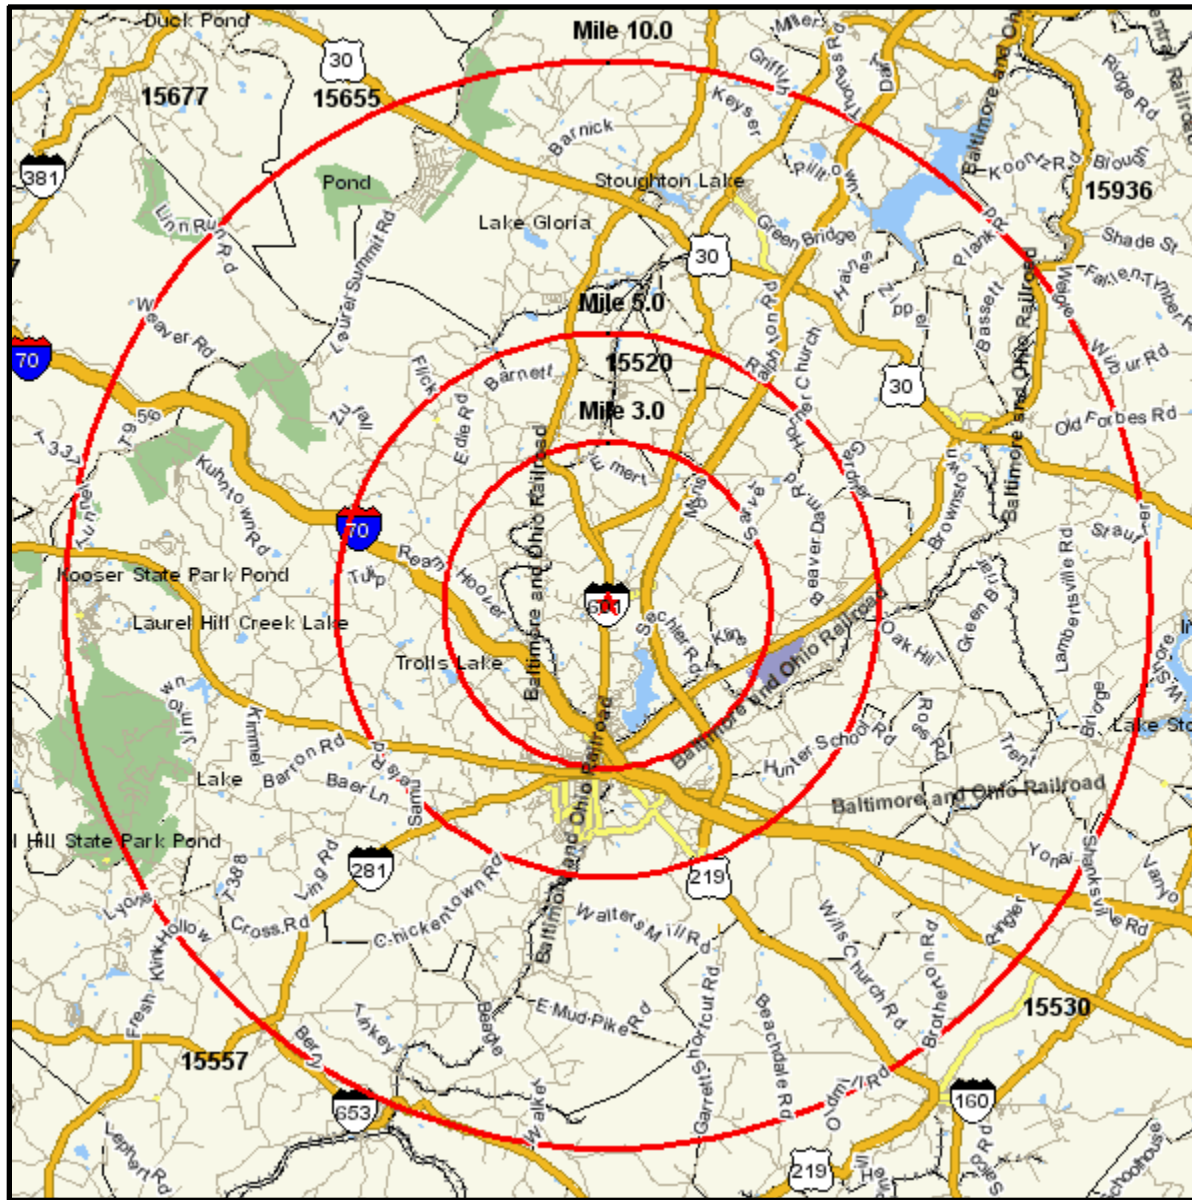

Area Map

Prepared For:

Order #: 967561237
Site: 01

SOMERSET,
2066 N CENTER AVE
SOMERSET, PA 15501-7448
Coord: 40.052840, -79.074331
Radius - See Appendix for Details

Area Map

Prepared For:

Order #: 967561237
Site: 01

Appendix: Area Listing

Area Name: SOMERSET

Type: Radius 1

Radius Definition:

2066 N CENTER AVE
SOMERSET, PA 15501-7448

Center Point: 40.052840 -79.074331
Circle/Band: 0.00 - 3.00

Area Name: SOMERSET

Type: Radius 2

Radius Definition:

2066 N CENTER AVE
SOMERSET, PA 15501-7448

Center Point: 40.052840 -79.074331
Circle/Band: 0.00 - 5.00

Area Name: SOMERSET

Type: Radius 3

Radius Definition:

2066 N CENTER AVE
SOMERSET, PA 15501-7448

Center Point: 40.052840 -79.074331
Circle/Band: 0.00 - 10.00