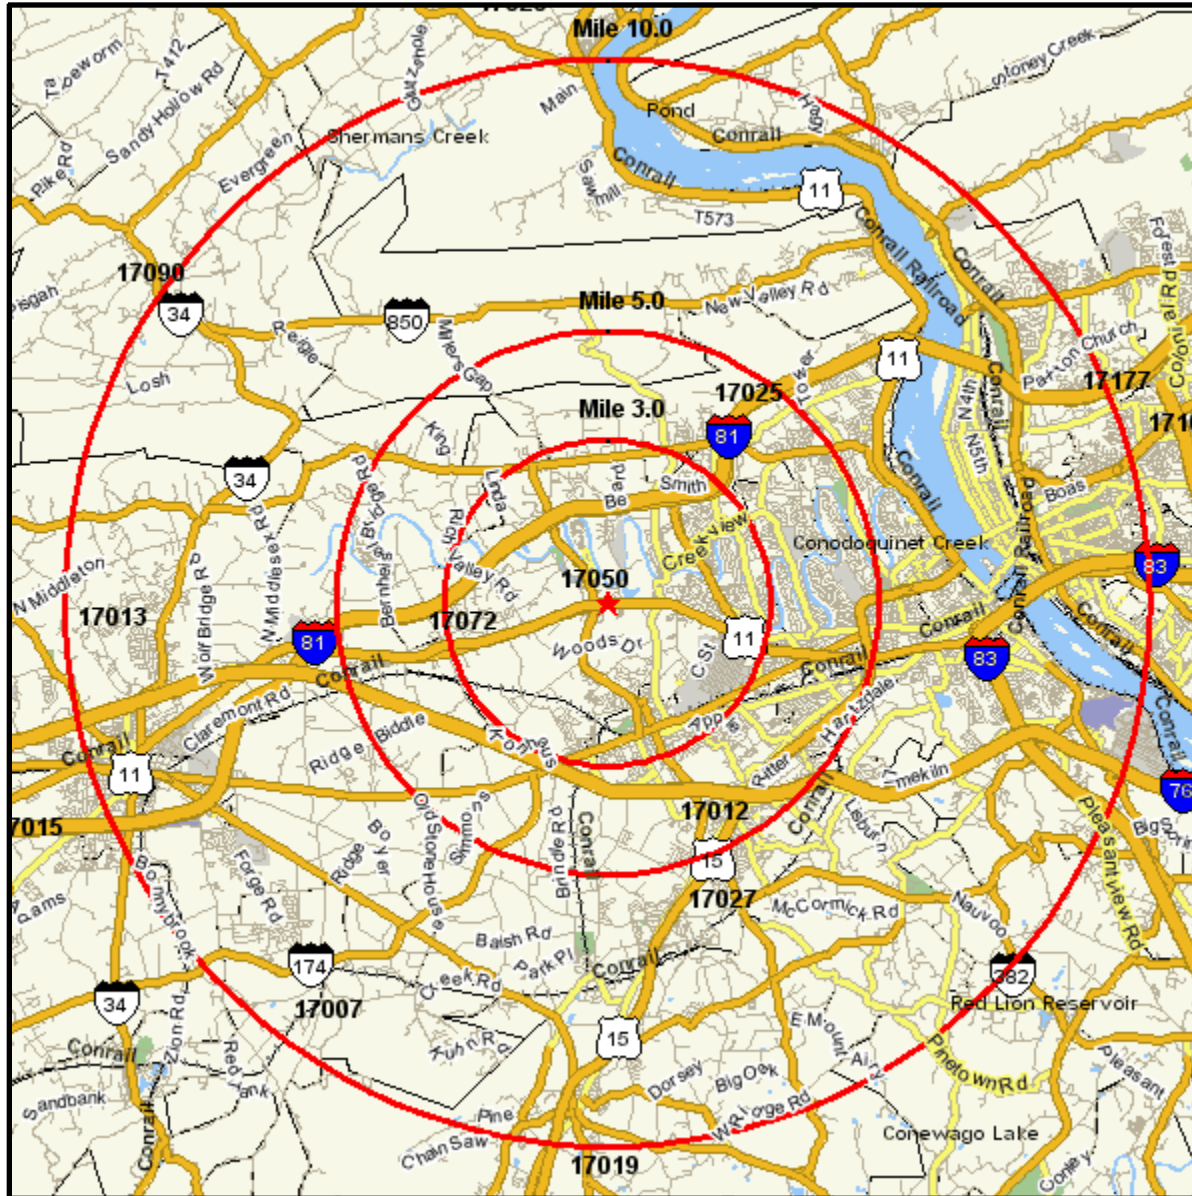

Area Map

Prepared For:

Order #: 967561224
Site: 01

SILVER SPRING,
6520 CARLISLE PIKE
MECHANICSBURG, PA 17050-5251
Coord: 40.246540, -77.023903
Radius - See Appendix for Details

Area Map

Prepared For:

Order #: 967561224
Site: 01

Appendix: Area Listing

Area Name: SILVER SPRING

Type: Radius 1

Radius Definition:

6520 CARLISLE PIKE
MECHANICSBURG, PA 17050-5251

Center Point: 40.246540 -77.023903
Circle/Band: 0.00 - 3.00

Area Name: SILVER SPRING

Type: Radius 2

Radius Definition:

6520 CARLISLE PIKE
MECHANICSBURG, PA 17050-5251

Center Point: 40.246540 -77.023903
Circle/Band: 0.00 - 5.00

Area Name: SILVER SPRING

Type: Radius 3

Radius Definition:

6520 CARLISLE PIKE
MECHANICSBURG, PA 17050-5251

Center Point: 40.246540 -77.023903
Circle/Band: 0.00 - 10.00