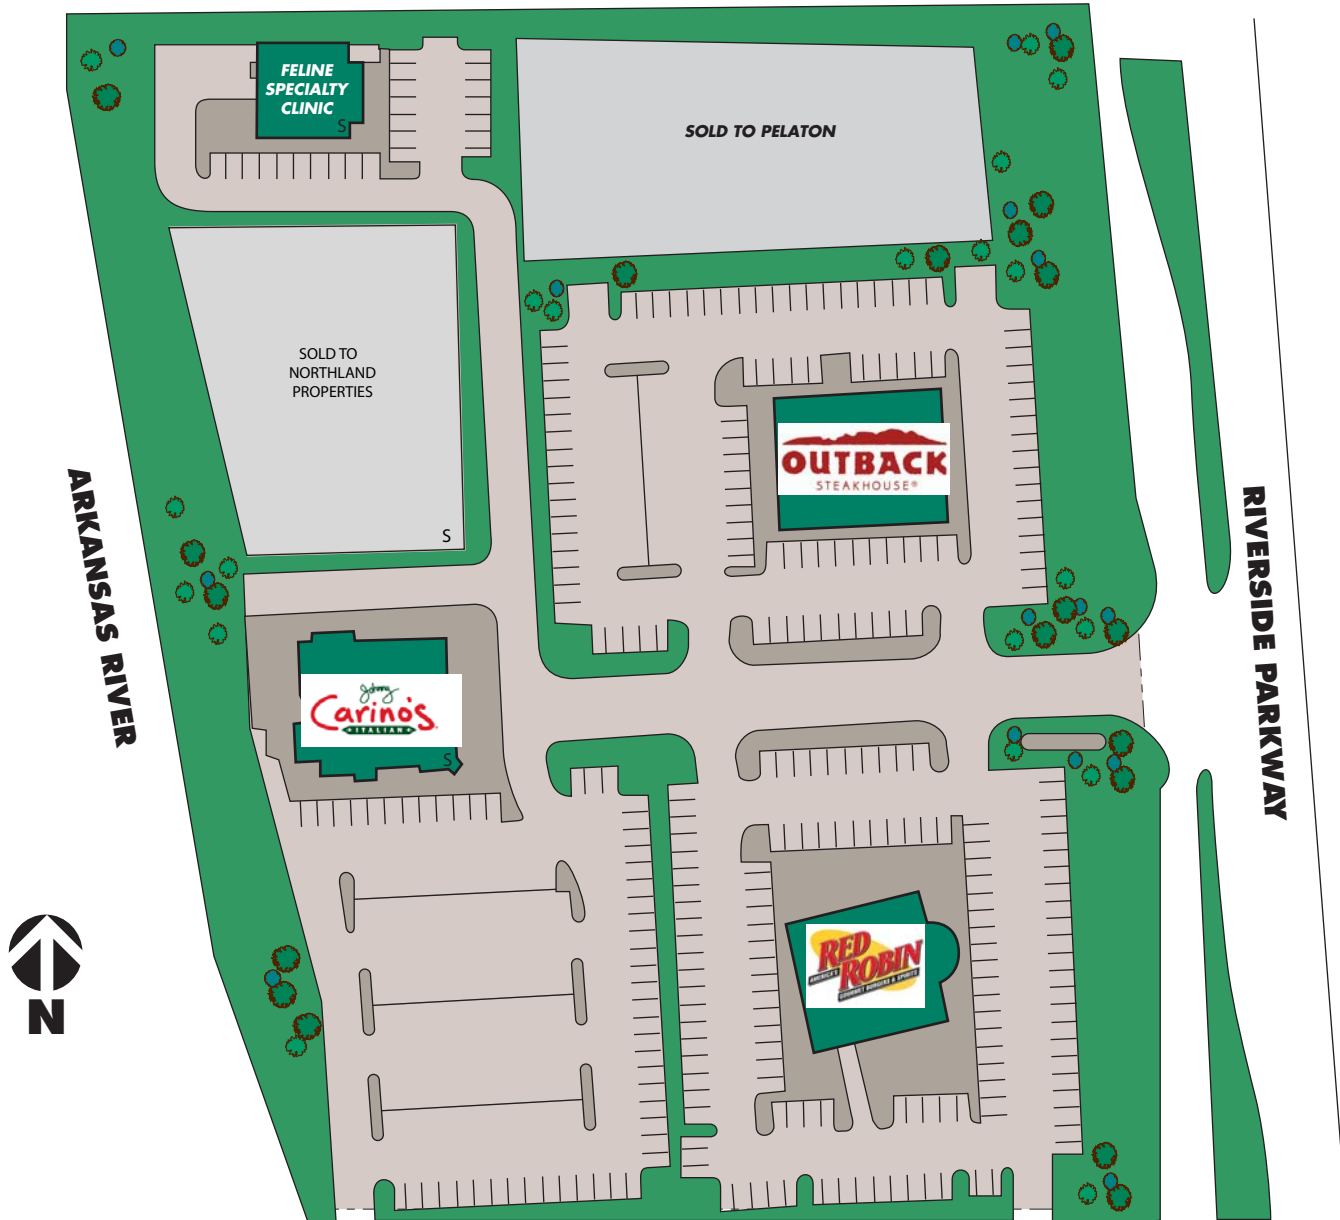

RIVERSIDE MARKET TWO

Tulsa, Oklahoma

GRUPE CHANNEL (VENSEL CREEK)

| KEY | |
|---|-----------|
| | AVAILABLE |
| | ANCHOR |
| | LEASED |