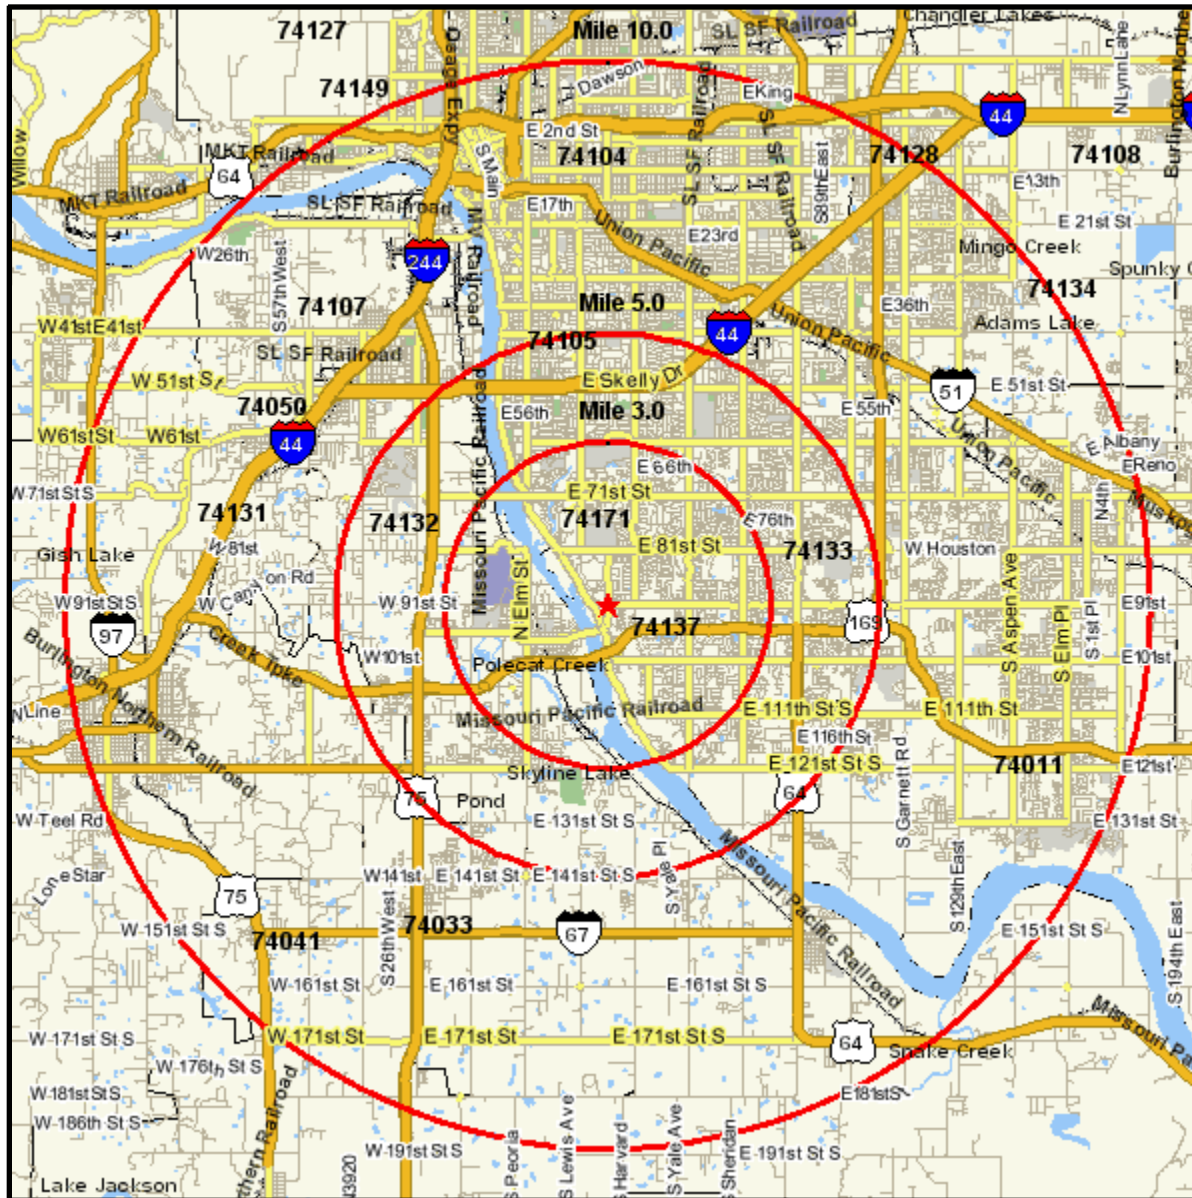

# Area Map

Prepared For:

Order #: 967561194  
Site: 01

RIVERSIDE,

Coord: 36.031855, -95.948932  
Radius - See Appendix for Details

### Area Name: RIVERSIDE

Type: Radius 1

**Radius Definition:**

---

E 91ST ST AT S DELAWARE AVE  
TULSA, OK 74137

Center Point: 36.031855 -95.948932  
Circle/Band: 0.00 - 3.00

### Area Name: RIVERSIDE

Type: Radius 2

**Radius Definition:**

---

E 91ST ST AT S DELAWARE AVE  
TULSA, OK 74137

Center Point: 36.031855 -95.948932  
Circle/Band: 0.00 - 5.00

### Area Name: RIVERSIDE

Type: Radius 3

**Radius Definition:**

---

E 91ST ST AT S DELAWARE AVE  
TULSA, OK 74137

Center Point: 36.031855 -95.948932  
Circle/Band: 0.00 - 10.00