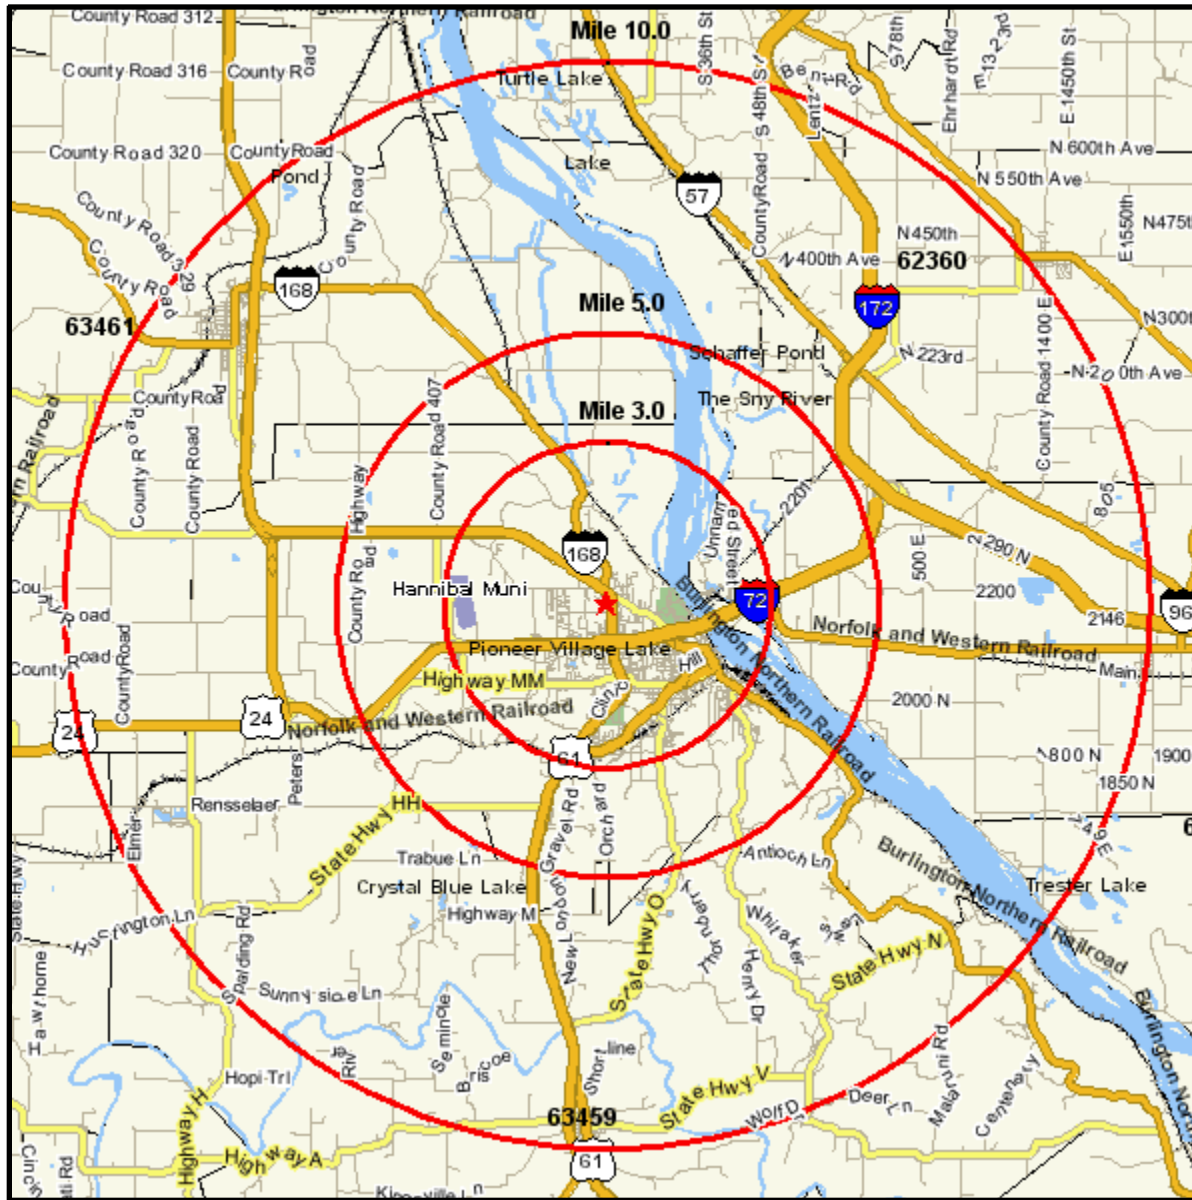

# Area Map

Prepared For:

Order #: 967560440  
Site: 01

HANNIBAL,

Coord: 39.724546, -91.393511  
Radius - See Appendix for Details

### Area Name: HANNIBAL

Type: Radius 1

**Radius Definition:**

---

230 HUCK FINN SHOPPING CTR HANNIBAL, MO 63401-2255	Center Point: 39.724546 -91.393511
	Circle/Band: 0.00 - 3.00

### Area Name: HANNIBAL

Type: Radius 2

**Radius Definition:**

---

230 HUCK FINN SHOPPING CTR HANNIBAL, MO 63401-2255	Center Point: 39.724546 -91.393511
	Circle/Band: 0.00 - 5.00

### Area Name: HANNIBAL

Type: Radius 3

**Radius Definition:**

---

230 HUCK FINN SHOPPING CTR HANNIBAL, MO 63401-2255	Center Point: 39.724546 -91.393511
	Circle/Band: 0.00 - 10.00