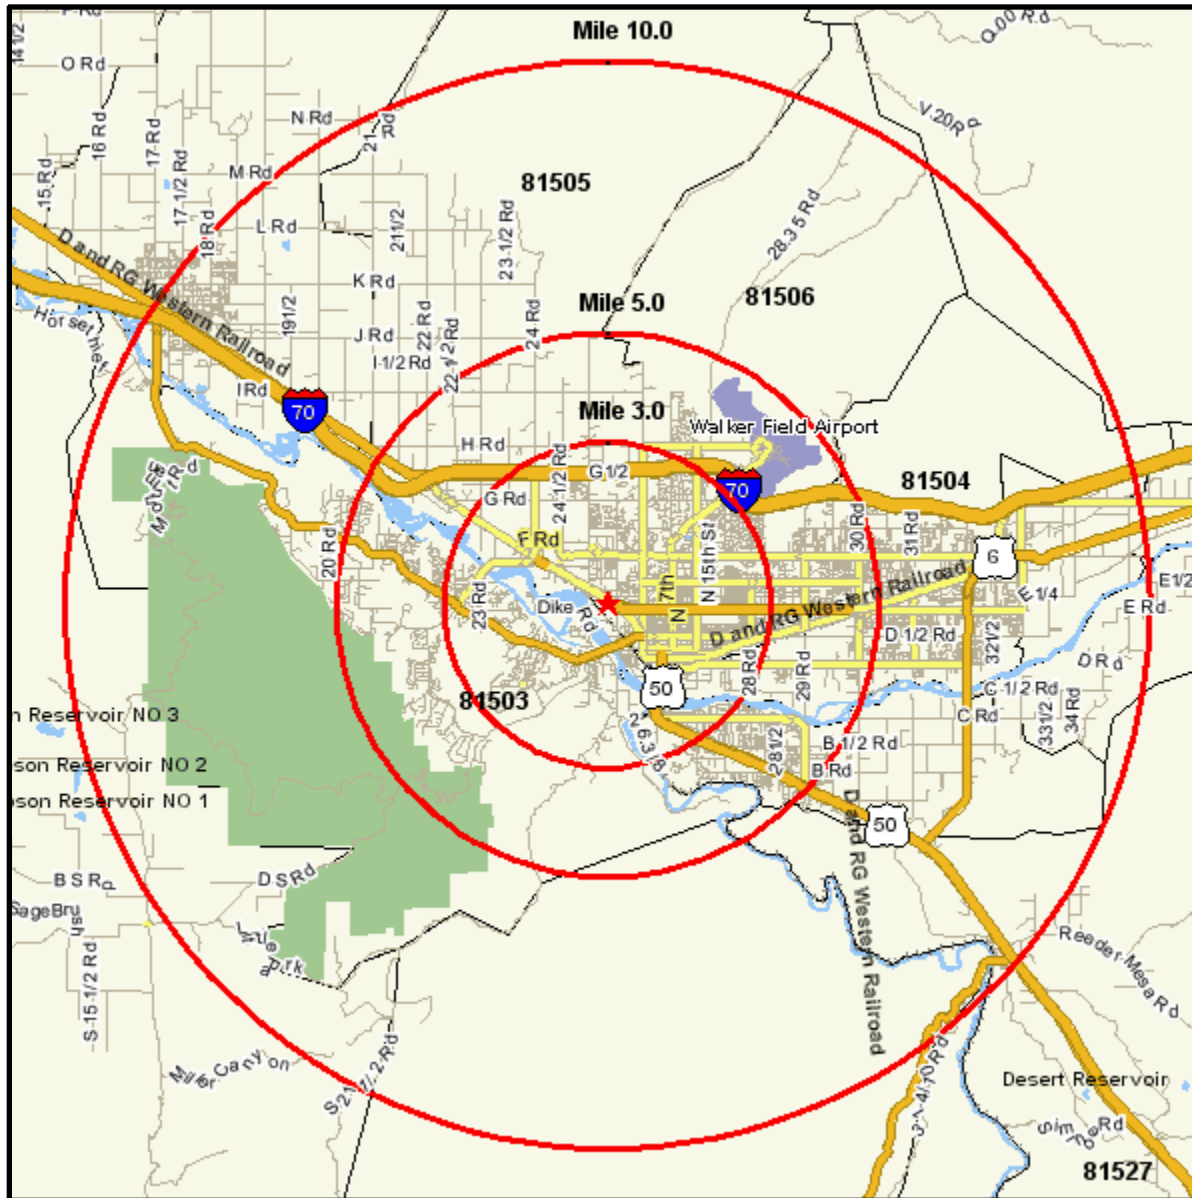

# Area Map

Prepared For:

Order #: 967561187  
Site: 01

RIMROCK,  
2546 RIMROCK AVE  
GRAND JUNCTION, CO 81505-8671  
Coord: 39.078550, -108.583053  
Radius - See Appendix for Details

## Appendix: Area Listing

### Area Name: RIMROCK

Type: Radius 1

**Radius Definition:**

---

2546 RIMROCK AVE  
GRAND JUNCTION, CO 81505-8671

Center Point: 39.078550 -108.583053  
Circle/Band: 0.00 - 3.00

### Area Name: RIMROCK

Type: Radius 2

**Radius Definition:**

---

2546 RIMROCK AVE  
GRAND JUNCTION, CO 81505-8671

Center Point: 39.078550 -108.583053  
Circle/Band: 0.00 - 5.00