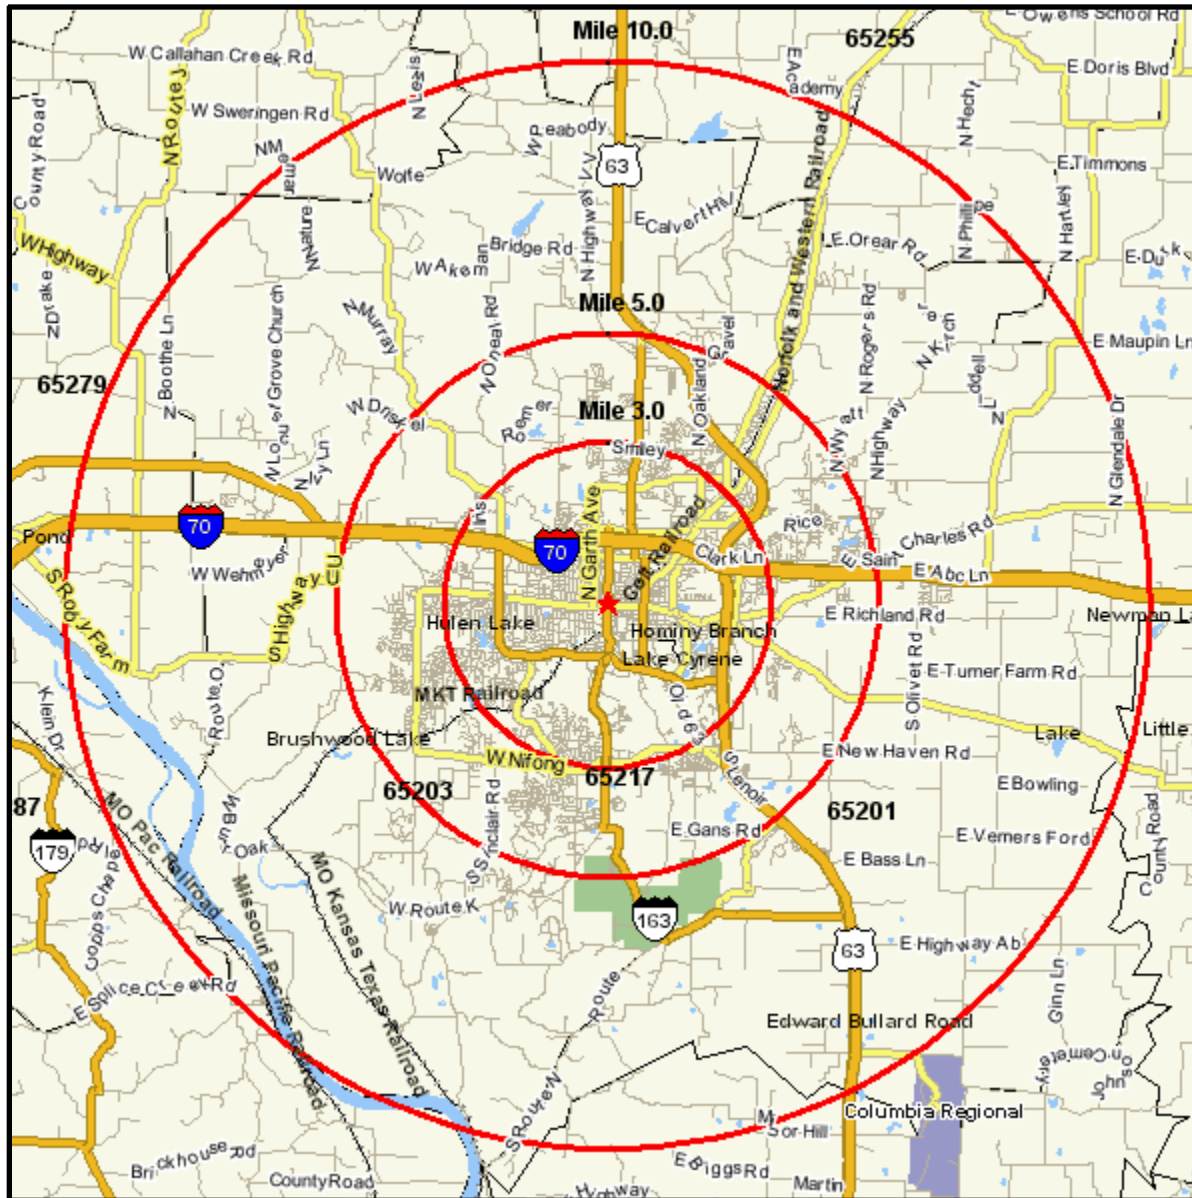

# Area Map

Prepared For:

Order #: 967561180  
Site: 01

RED OAK,

Coord: 38.951619, -92.334153  
Radius - See Appendix for Details

### Area Name: RED OAK

Type: Radius 1

**Radius Definition:**

---

S PROVIDENCE RD AT E BROADWAY  
COLUMBIA, MO 65203

Center Point: 38.951619 -92.334153  
Circle/Band: 0.00 - 3.00

### Area Name: RED OAK

Type: Radius 2

**Radius Definition:**

---

S PROVIDENCE RD AT E BROADWAY  
COLUMBIA, MO 65203

Center Point: 38.951619 -92.334153  
Circle/Band: 0.00 - 5.00

### Area Name: RED OAK

Type: Radius 3

**Radius Definition:**

---

S PROVIDENCE RD AT E BROADWAY  
COLUMBIA, MO 65203

Center Point: 38.951619 -92.334153  
Circle/Band: 0.00 - 10.00