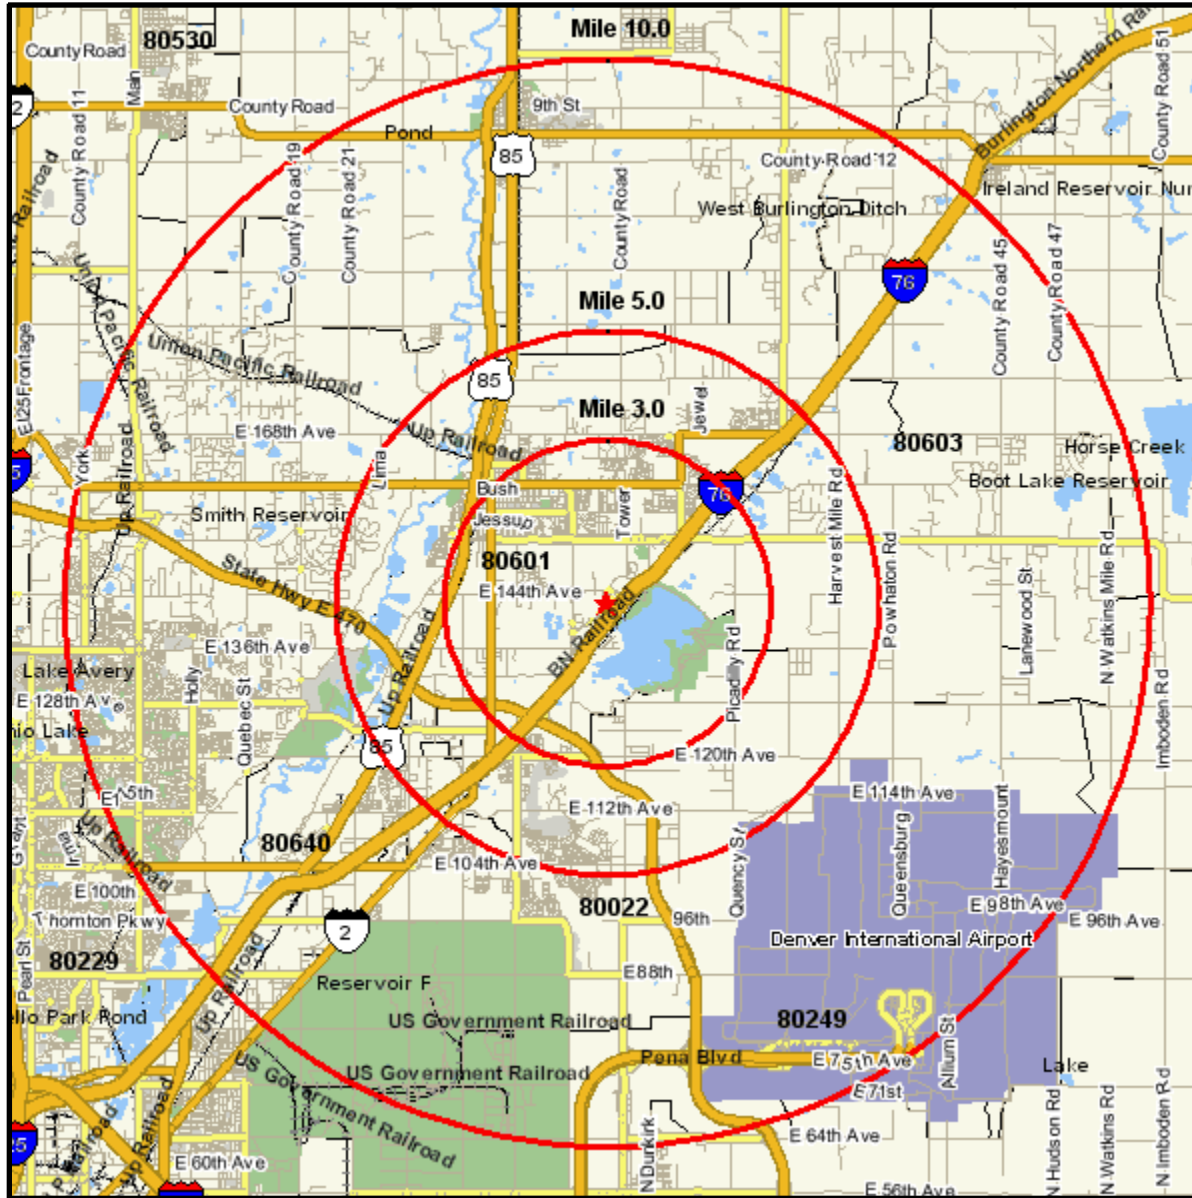

Area Map

Prepared For:

Order #: 967561164
Site: 01

PRAIRIE CENTER,

Coord: 39.955275, -104.777331
Radius - See Appendix for Details

Area Map

Prepared For:

Order #: 967561164
Site: 01

Appendix: Area Listing

Area Name: PRAIRIE CENTER

Type: Radius 1

Radius Definition:

2171 PRAIRIE CENTER PKWY
BRIGHTON, CO 80601-7000

Center Point: 39.955275 -104.777331
Circle/Band: 0.00 - 3.00

Area Name: PRAIRIE CENTER

Type: Radius 2

Radius Definition:

2171 PRAIRIE CENTER PKWY
BRIGHTON, CO 80601-7000

Center Point: 39.955275 -104.777331
Circle/Band: 0.00 - 5.00

Area Name: PRAIRIE CENTER

Type: Radius 3

Radius Definition:

2171 PRAIRIE CENTER PKWY
BRIGHTON, CO 80601-7000

Center Point: 39.955275 -104.777331
Circle/Band: 0.00 - 10.00