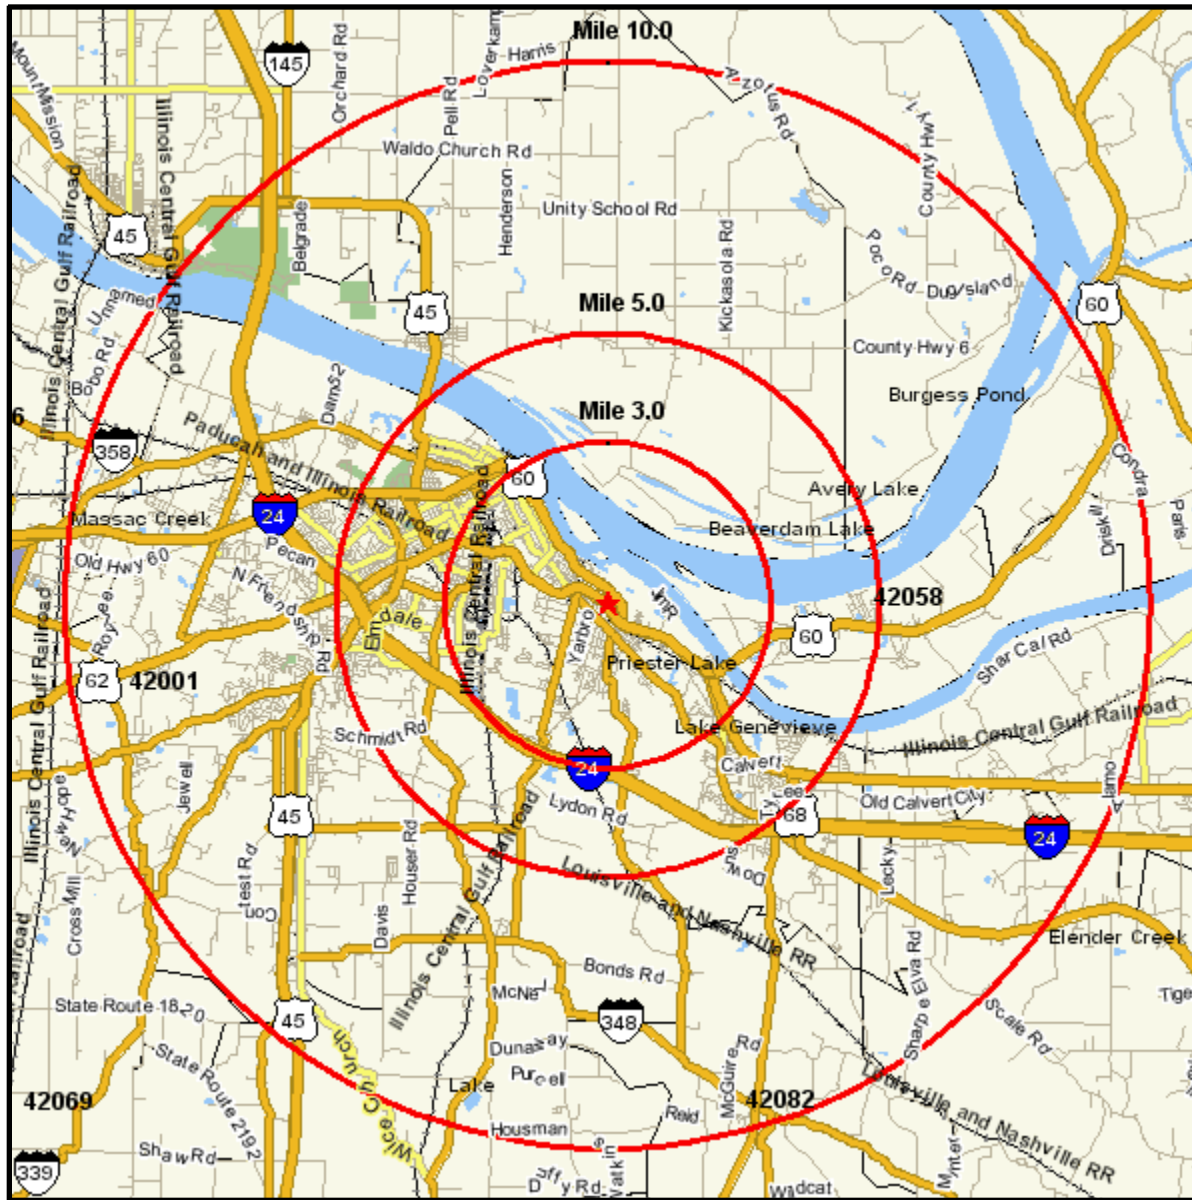

Area Map

Prepared For:

Order #: 967561158
Site: 01

PADUCAH,
3231 IRVIN COBB DR
PADUCAH, KY 42003-0338
Coord: 37.053857, -88.569508
Radius - See Appendix for Details

Area Map

Prepared For:

Order #: 967561158
Site: 01

Appendix: Area Listing

Area Name: PADUCAH

Type: Radius 1

Radius Definition:

3231 IRVIN COBB DR
PADUCAH, KY 42003-0338

Center Point: 37.053857 -88.569508
Circle/Band: 0.00 - 3.00

Area Name: PADUCAH

Type: Radius 2

Radius Definition:

3231 IRVIN COBB DR
PADUCAH, KY 42003-0338

Center Point: 37.053857 -88.569508
Circle/Band: 0.00 - 5.00

Area Name: PADUCAH

Type: Radius 3

Radius Definition:

3231 IRVIN COBB DR
PADUCAH, KY 42003-0338

Center Point: 37.053857 -88.569508
Circle/Band: 0.00 - 10.00