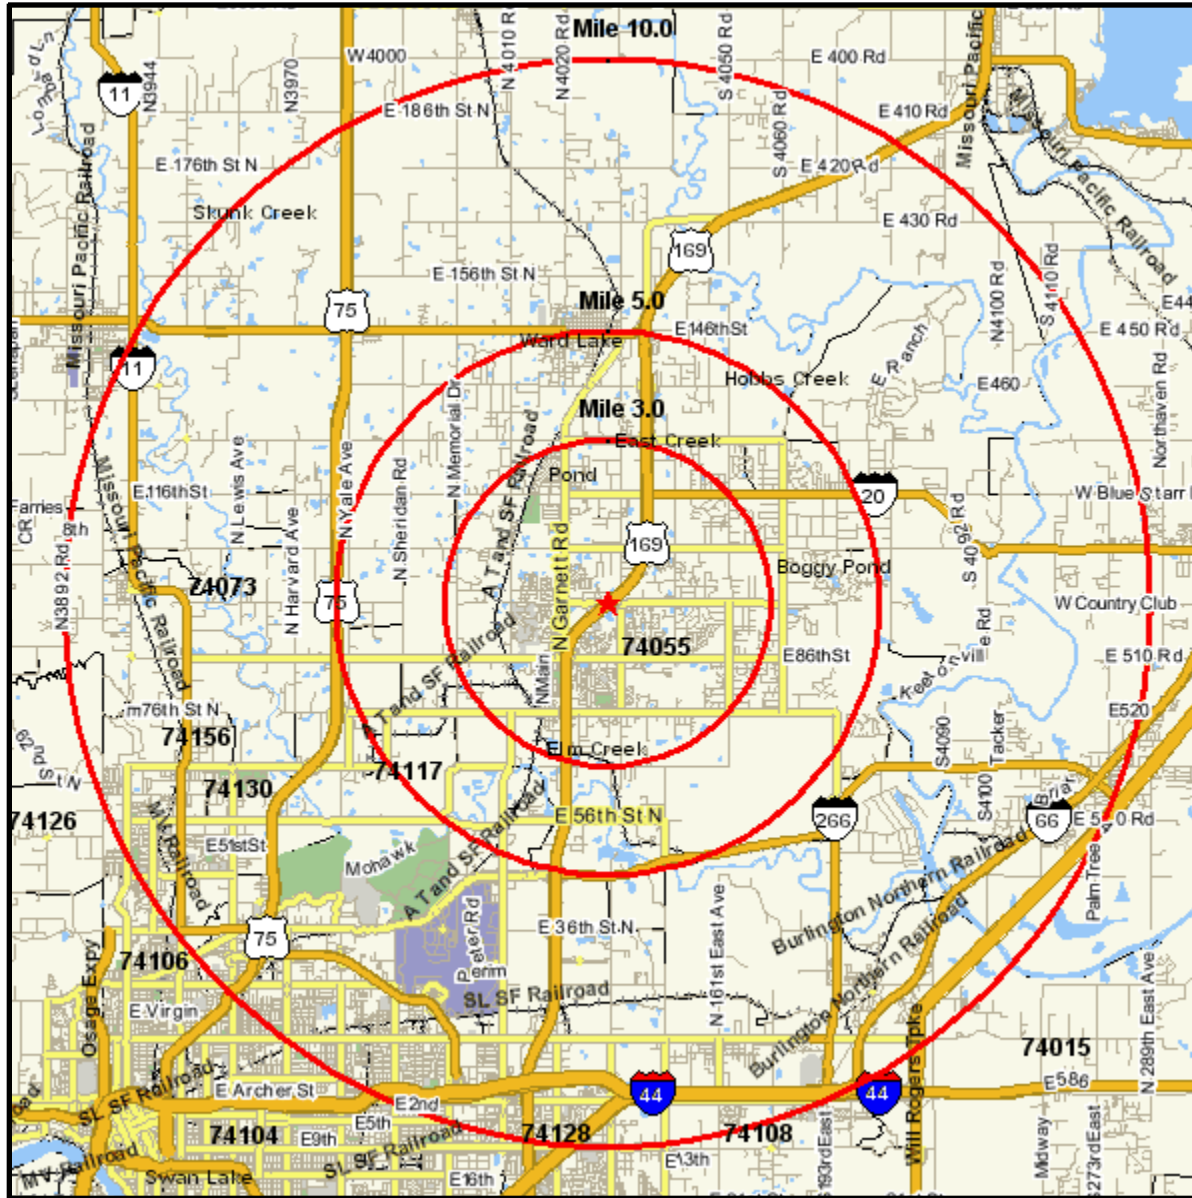

Area Map

Prepared For:

Order #: 967561146
Site: 01

OWASSA,

Coord: 36.293013, -95.834179
Radius - See Appendix for Details

Area Map

Prepared For:

Order #: 967561146
Site: 01

Appendix: Area Listing

Area Name: OWASSA

Type: Radius 1

Radius Definition:

E 96TH ST N AT US HWY 169	Center Point:	36.293013	-95.834179
OWASSO, OK 74055	Circle/Band:	0.00 -	3.00

Area Name: OWASSA

Type: Radius 2

Radius Definition:

E 96TH ST N AT US HWY 169	Center Point:	36.293013	-95.834179
OWASSO, OK 74055	Circle/Band:	0.00 -	5.00

Area Name: OWASSA

Type: Radius 3

Radius Definition:

E 96TH ST N AT US HWY 169	Center Point:	36.293013	-95.834179
OWASSO, OK 74055	Circle/Band:	0.00 -	10.00