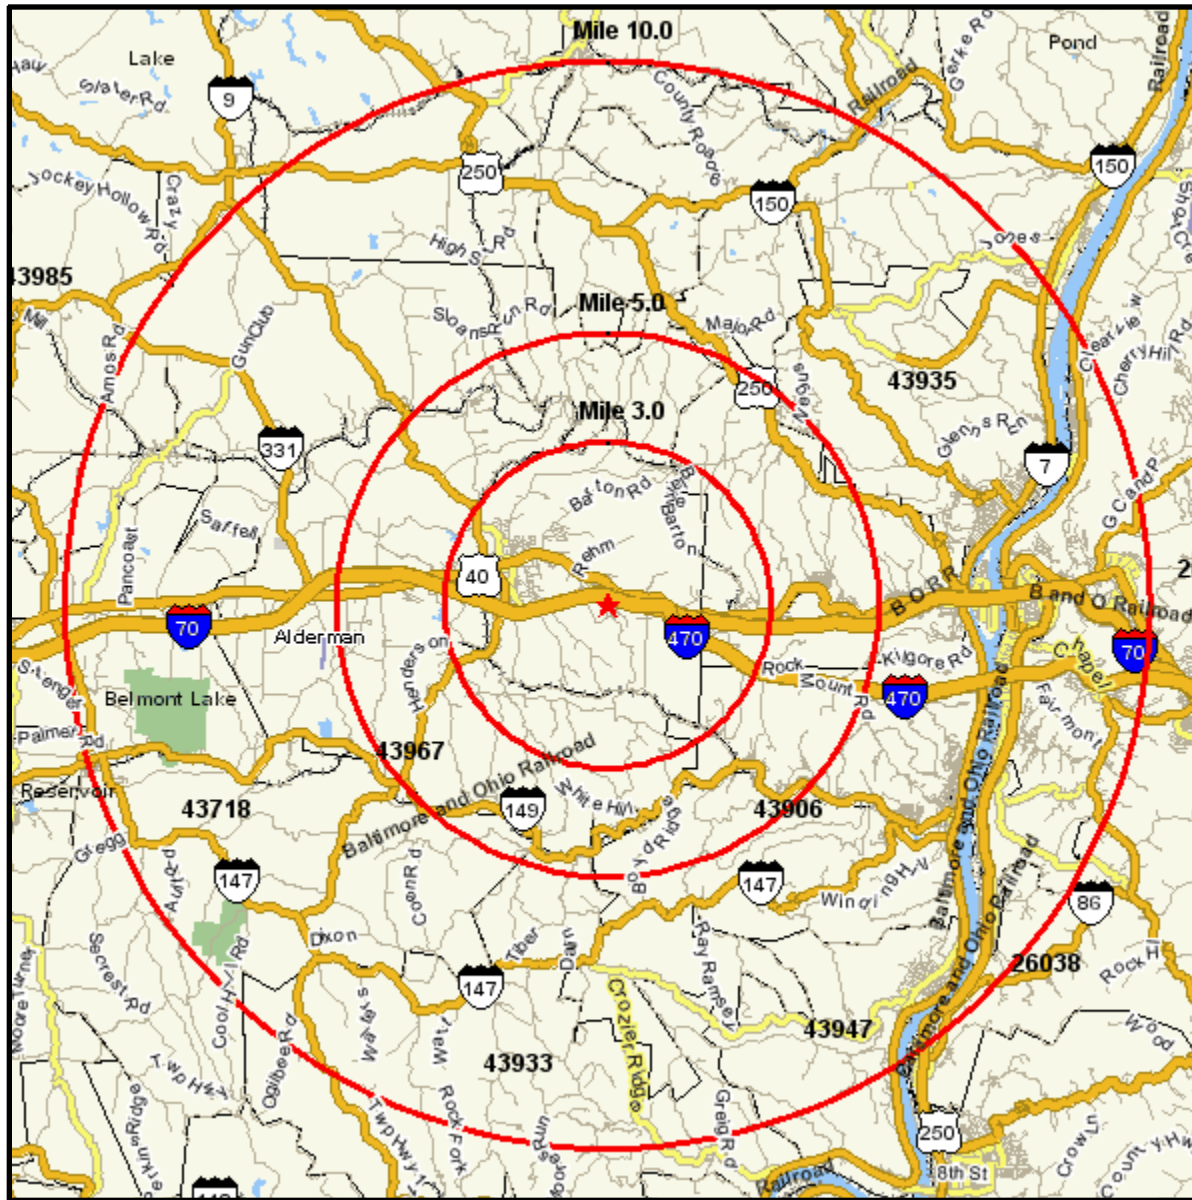

# Area Map

Prepared For:

Order #: 967561135  
Site: 01

OHIO VALLEY,

Coord: 40.069600, -80.864000  
Radius - See Appendix for Details

## Appendix: Area Listing

### Area Name: OHIO VALLEY

Type: Radius 1

**Radius Definition:**

---

50850 VALLEY CENTRE BLVD  
ST CLAIRSVLE, OH 43950-1766

Center Point: 40.069600 -80.864000  
Circle/Band: 0.00 - 3.00

### Area Name: OHIO VALLEY

Type: Radius 3

**Radius Definition:**

---

50850 VALLEY CENTRE BLVD  
ST CLAIRSVLE, OH 43950-1766

Center Point: 40.069600 -80.864000  
Circle/Band: 0.00 - 10.00