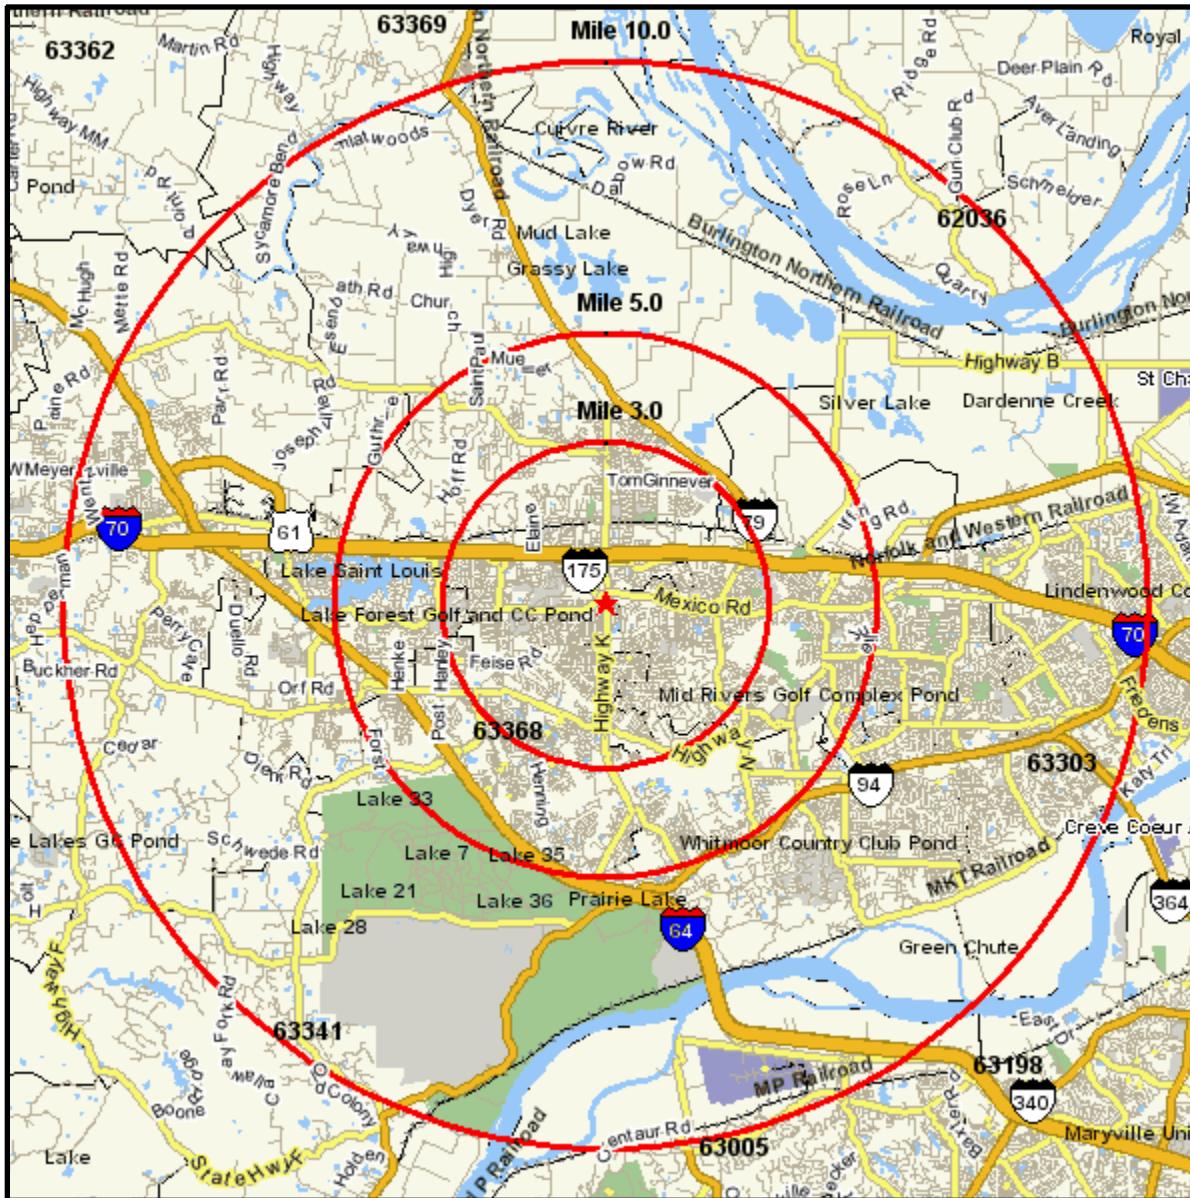

Area Map

Prepared For:

Order #: 967561120
Site: 01

O'FALLON POINTE,
1365 HIGHWAY K
O FALLON, MO 63366-5978
Coord: 38.788996, -90.699926
Radius - See Appendix for Details

Area Map

Prepared For:

Order #: 967561120
Site: 01

Appendix: Area Listing

Area Name: O'FALLON POINTE

Type: Radius 1

Radius Definition:

1365 HIGHWAY K
O FALLON, MO 63366-5978

Center Point: 38.788996 -90.699926
Circle/Band: 0.00 - 3.00

Area Name: O'FALLON POINTE

Type: Radius 2

Radius Definition:

1365 HIGHWAY K
O FALLON, MO 63366-5978

Center Point: 38.788996 -90.699926
Circle/Band: 0.00 - 5.00

Area Name: O'FALLON POINTE

Type: Radius 3

Radius Definition:

1365 HIGHWAY K
O FALLON, MO 63366-5978

Center Point: 38.788996 -90.699926
Circle/Band: 0.00 - 10.00