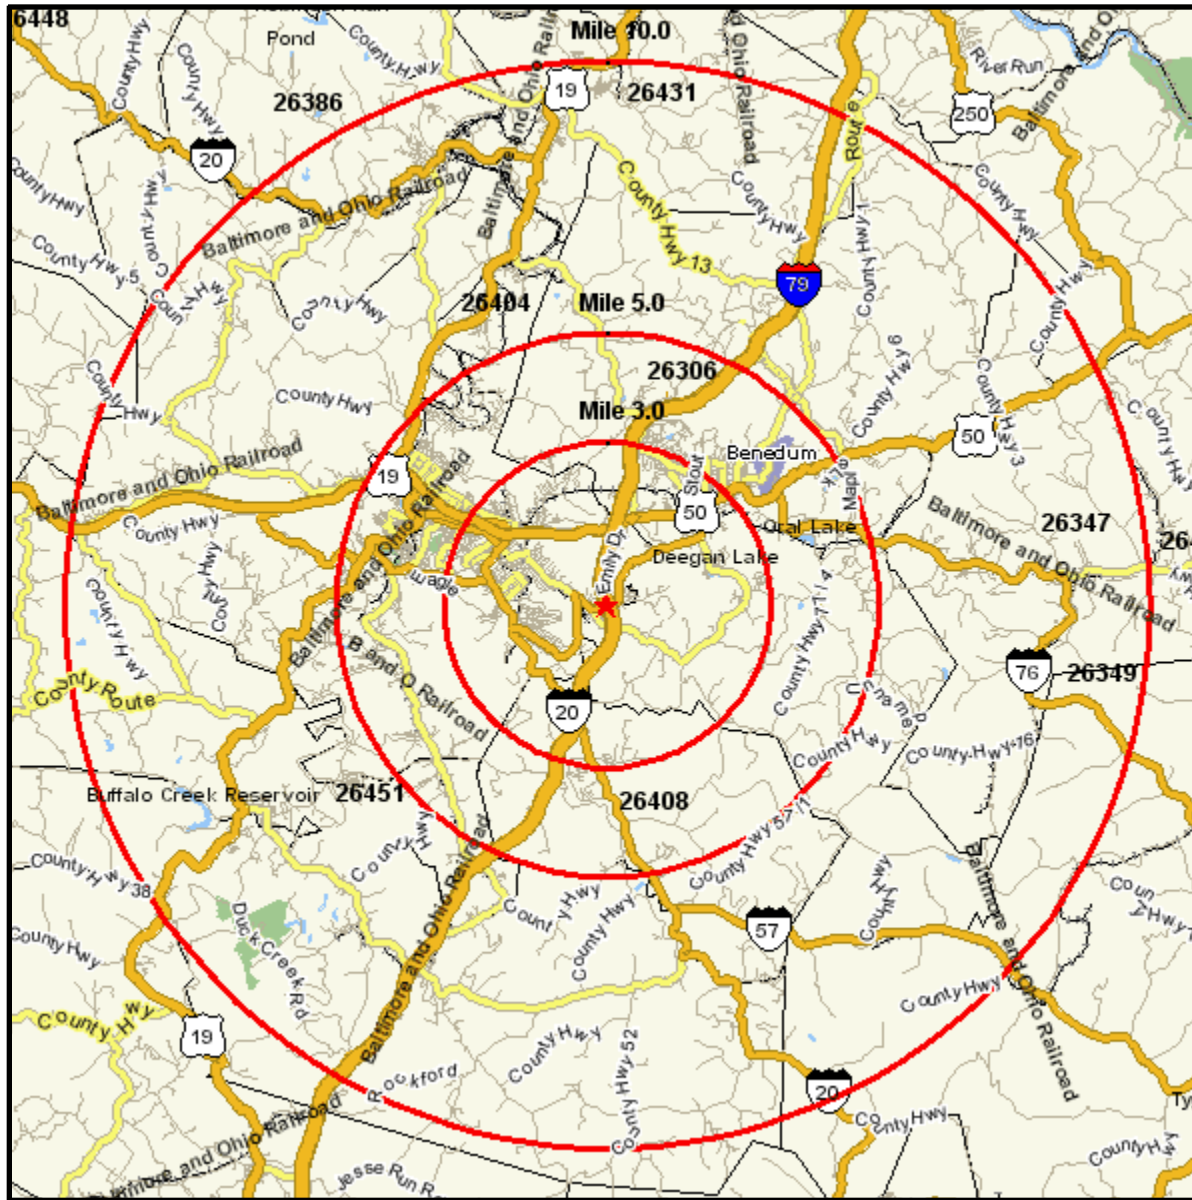

Area Map

Prepared For:

Order #: 967561058
Site: 01

NEW POINTE,

Coord: 39.257752, -80.286634
Radius - See Appendix for Details

Area Map

Prepared For:

Order #: 967561058
Site: 01

Appendix: Area Listing

Area Name: NEW POINTE

Type: Radius 1

Radius Definition:

STATE HWY 58 AT I 79	Center Point:	39.257752	-80.286634
CLARKSBURG, WV 26301	Circle/Band:	0.00 -	3.00

Area Name: NEW POINTE

Type: Radius 2

Radius Definition:

STATE HWY 58 AT I 79	Center Point:	39.257752	-80.286634
CLARKSBURG, WV 26301	Circle/Band:	0.00 -	5.00

Area Name: NEW POINTE

Type: Radius 3

Radius Definition:

STATE HWY 58 AT I 79	Center Point:	39.257752	-80.286634
CLARKSBURG, WV 26301	Circle/Band:	0.00 -	10.00