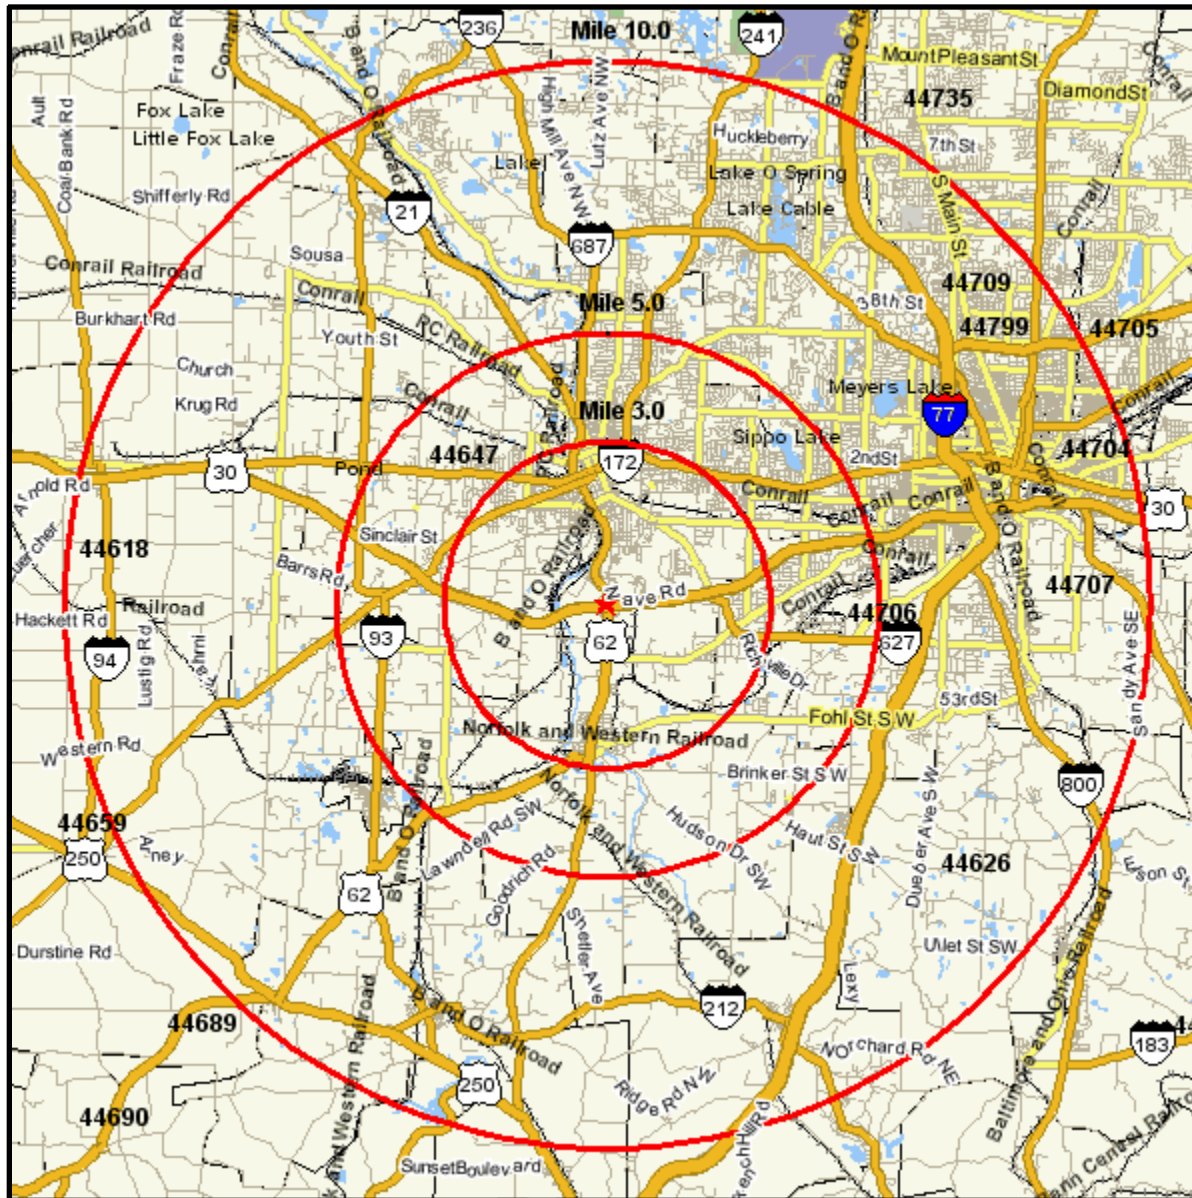

Area Map

Prepared For:

Order #: 967561014
Site: 01

MASSILLON,

Coord: 40.761016, -81.516135
Radius - See Appendix for Details

Area Map

Prepared For:

Order #: 967561014
Site: 01

Appendix: Area Listing

Area Name: MASSILLON

Type: Radius 1

Radius Definition:

US HWY 30 AT US HWY 62	Center Point:	40.761016	-81.516135
MASSILLON, OH 44646	Circle/Band:	0.00 -	3.00

Area Name: MASSILLON

Type: Radius 2

Radius Definition:

US HWY 30 AT US HWY 62	Center Point:	40.761016	-81.516135
MASSILLON, OH 44646	Circle/Band:	0.00 -	5.00

Area Name: MASSILLON

Type: Radius 3

Radius Definition:

US HWY 30 AT US HWY 62	Center Point:	40.761016	-81.516135
MASSILLON, OH 44646	Circle/Band:	0.00 -	10.00