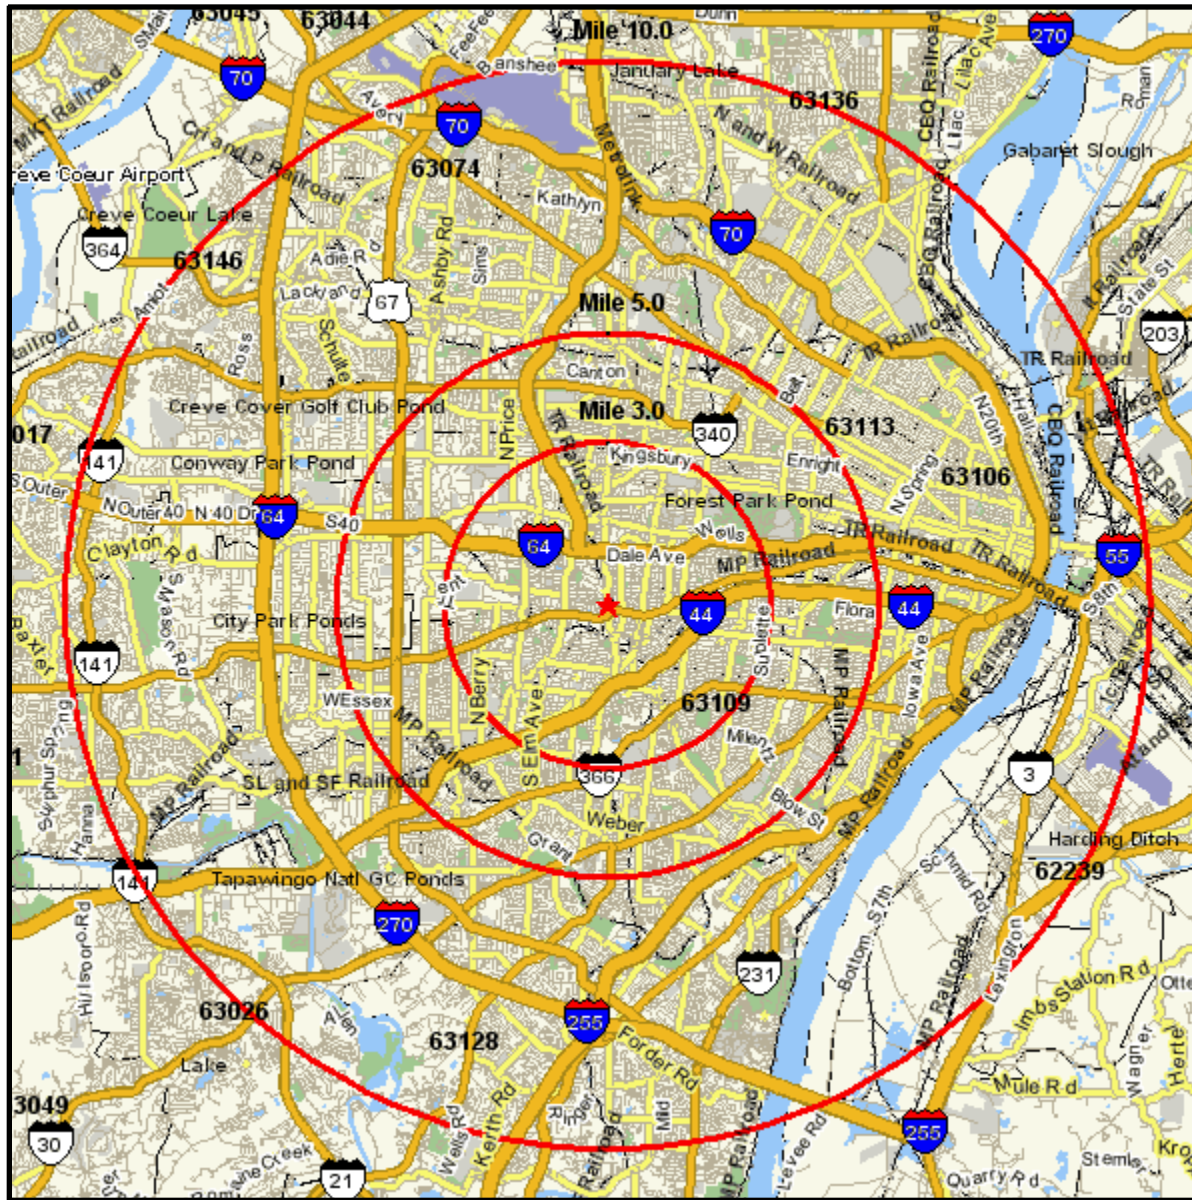

# Area Map

Prepared For:

Order #: 967561004  
Site: 01

MAPLEWOOD,

Coord: 38.614972, -90.334100  
Radius - See Appendix for Details

## Appendix: Area Listing

### Area Name: MAPLEWOOD

Type: Radius 2

**Radius Definition:**

---

S HANLEY RD AT ADDIE  
SAINT LOUIS, MO 63144

Center Point: 38.614972 -90.334100  
Circle/Band: 0.00 - 5.00

### Area Name: MAPLEWOOD

Type: Radius 3

**Radius Definition:**

---

S HANLEY RD AT ADDIE  
SAINT LOUIS, MO 63144

Center Point: 38.614972 -90.334100  
Circle/Band: 0.00 - 10.00