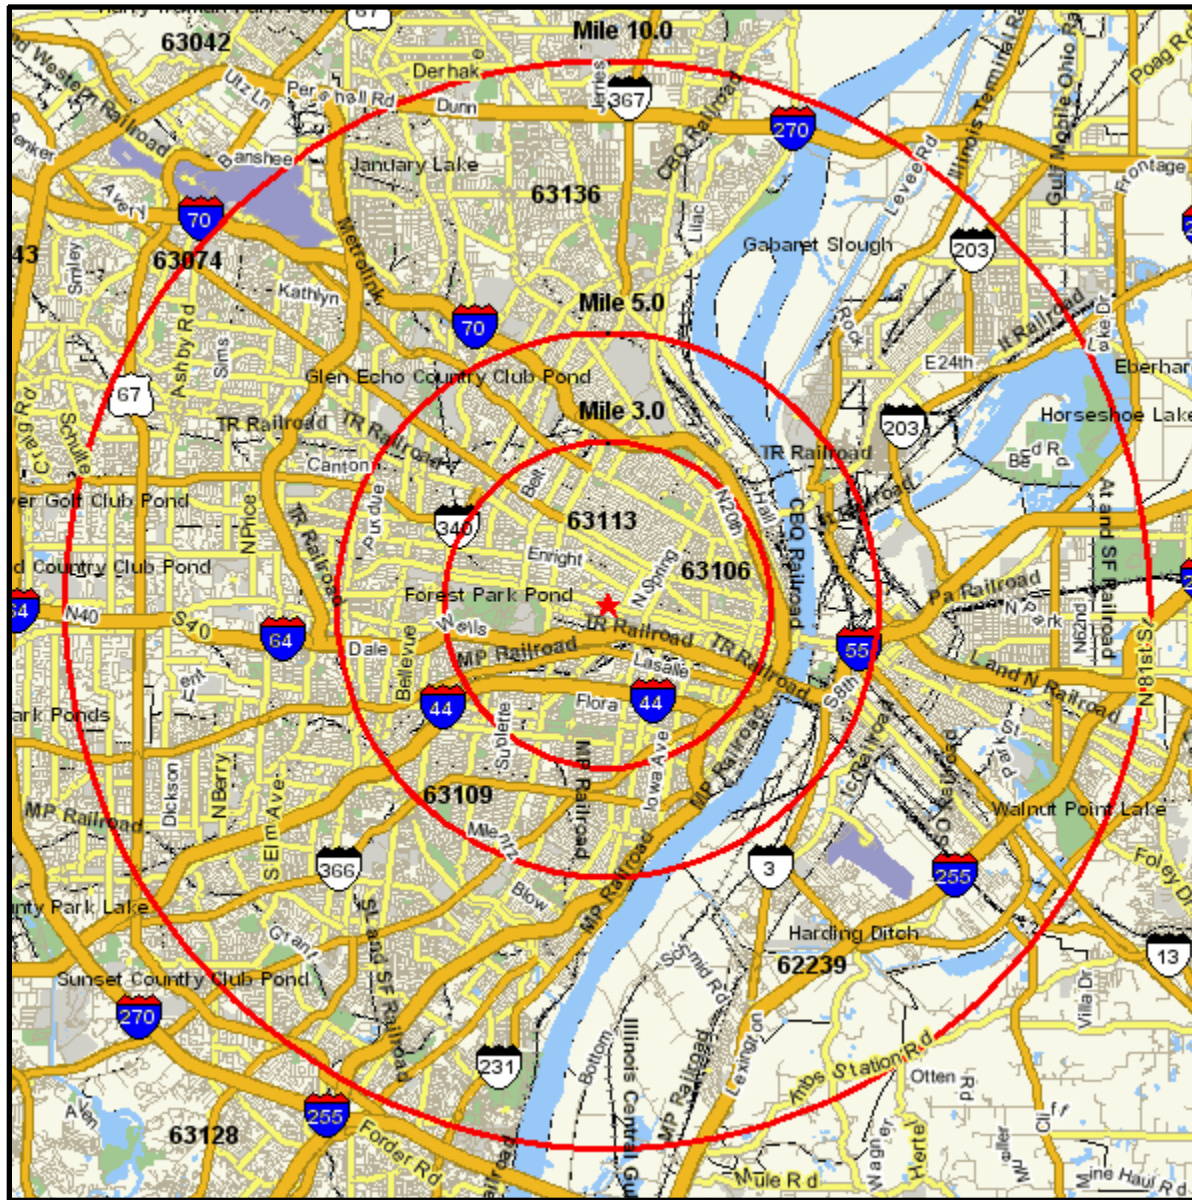

Area Map

Prepared For:

Order #: 967560854
Site: 01

LINDELL,

Coord: 38.639944, -90.245746
Radius - See Appendix for Details

Area Map

Prepared For:

Order #: 967560854
Site: 01

Appendix: Area Listing

Area Name: LINDELL

Type: Radius 1

Radius Definition:

LINDELL BLVD AT N SARAH ST SAINT LOUIS, MO 63108	Center Point:	38.639944	-90.245746
	Circle/Band:	0.00 -	3.00

Area Name: LINDELL

Type: Radius 2

Radius Definition:

LINDELL BLVD AT N SARAH ST SAINT LOUIS, MO 63108	Center Point:	38.639944	-90.245746
	Circle/Band:	0.00 -	5.00

Area Name: LINDELL

Type: Radius 3

Radius Definition:

LINDELL BLVD AT N SARAH ST SAINT LOUIS, MO 63108	Center Point:	38.639944	-90.245746
	Circle/Band:	0.00 -	10.00