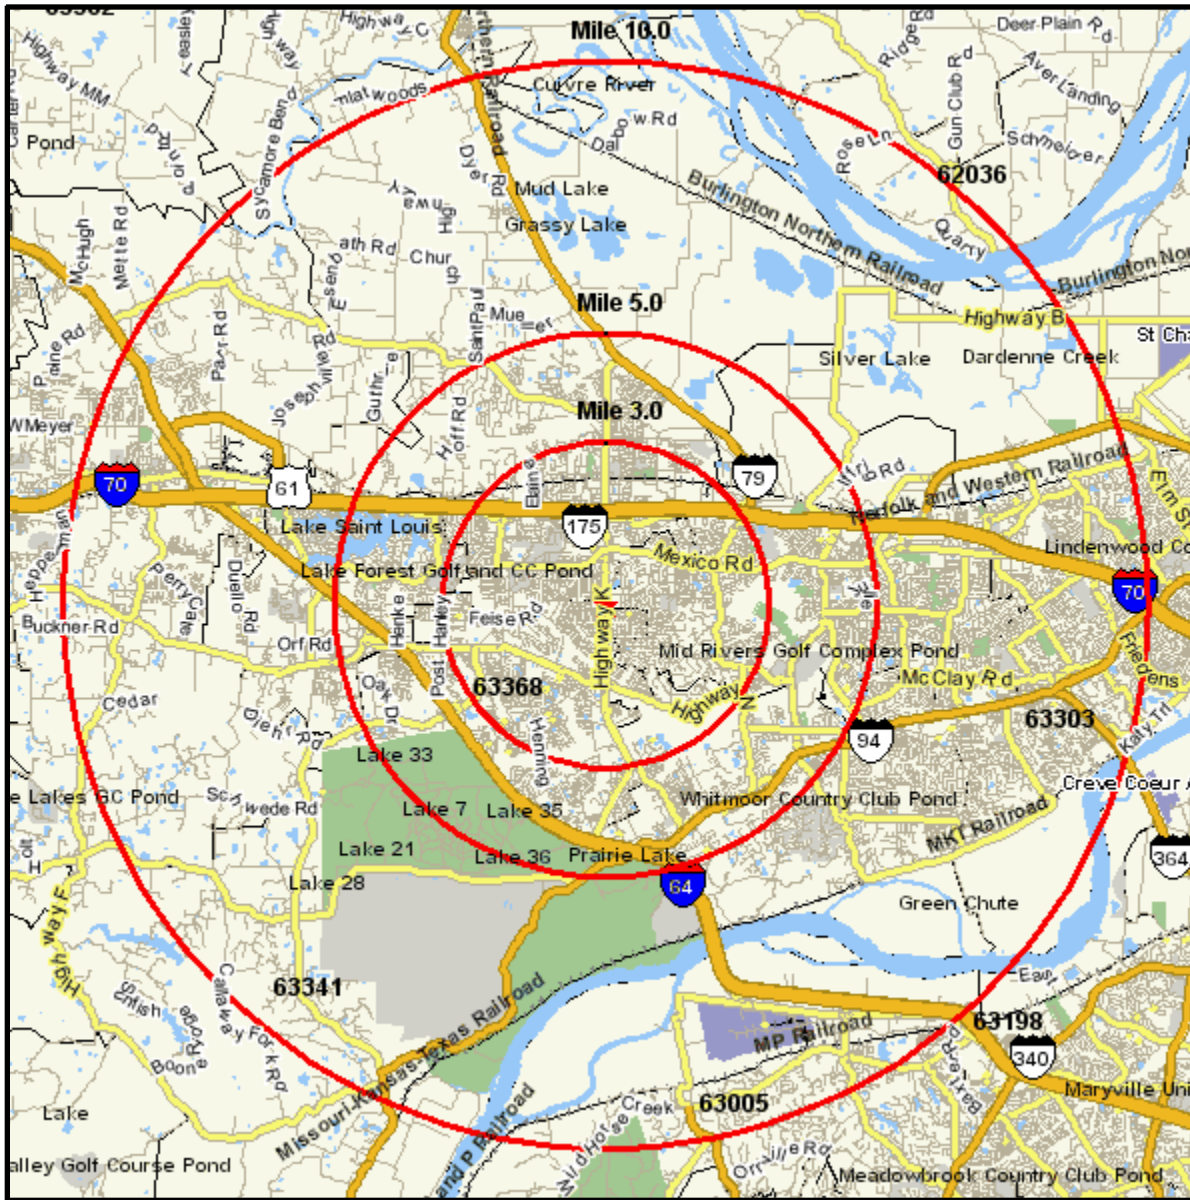

Area Map

Prepared For:

Order #: 967560841
Site: 01

Laura Hill,
2300 Highway K
O Fallon, MO 63368-6661
Coord: 38.777295, -90.699743
Radius - See Appendix for Details

Area Map

Prepared For:

Order #: 967560841
Site: 01

Appendix: Area Listing

Area Name: LAURA HILL

Type: Radius 1

Radius Definition:

2300 HIGHWAY K
O FALLON, MO 63368-6661

Center Point: 38.777295 -90.699743
Circle/Band: 0.00 - 3.00

Area Name: LAURA HILL

Type: Radius 2

Radius Definition:

2300 HIGHWAY K
O FALLON, MO 63368-6661

Center Point: 38.777295 -90.699743
Circle/Band: 0.00 - 5.00

Area Name: LAURA HILL

Type: Radius 3

Radius Definition:

2300 HIGHWAY K
O FALLON, MO 63368-6661

Center Point: 38.777295 -90.699743
Circle/Band: 0.00 - 10.00