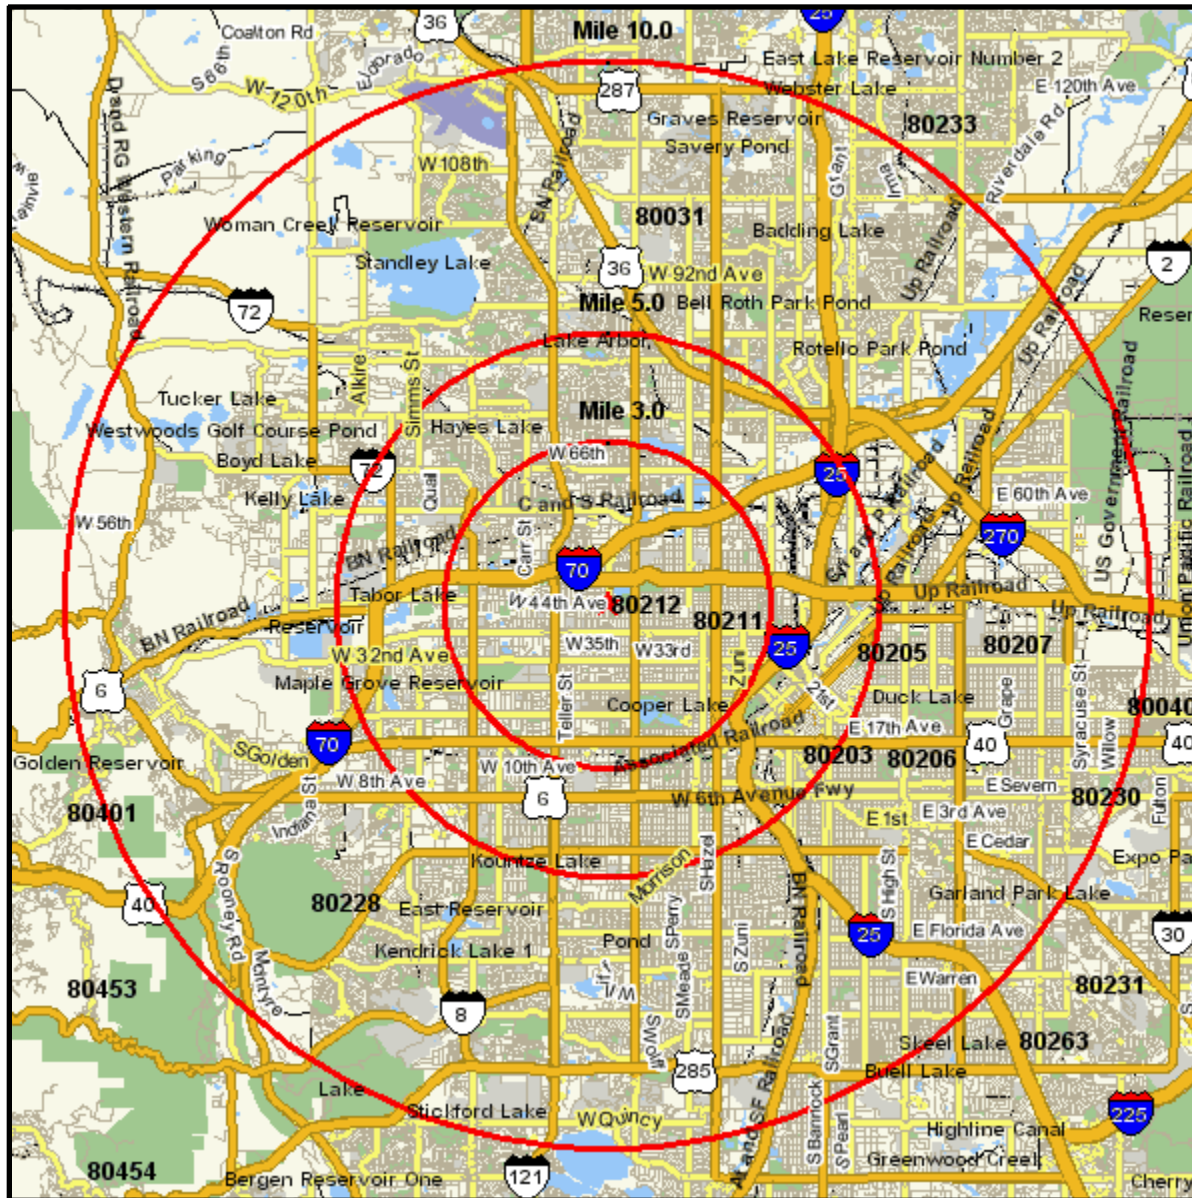

Area Map

Prepared For:

Order #: 967560826

Site: 01

LAKESIDE,

Coord: 39.776591, -105.062718
Radius - See Appendix for Details

Area Map

Prepared For:

Order #: 967560826
Site: 01

Appendix: Area Listing

Area Name: LAKESIDE

Type: Radius 1

Radius Definition:

HARLAN ST AT W 44TH AVE
DENVER, CO 80033

Center Point: 39.776591 -105.062718
Circle/Band: 0.00 - 3.00

Area Name: LAKESIDE

Type: Radius 2

Radius Definition:

HARLAN ST AT W 44TH AVE
DENVER, CO 80033

Center Point: 39.776591 -105.062718
Circle/Band: 0.00 - 5.00

Area Name: LAKESIDE

Type: Radius 3

Radius Definition:

HARLAN ST AT W 44TH AVE
DENVER, CO 80033

Center Point: 39.776591 -105.062718
Circle/Band: 0.00 - 10.00