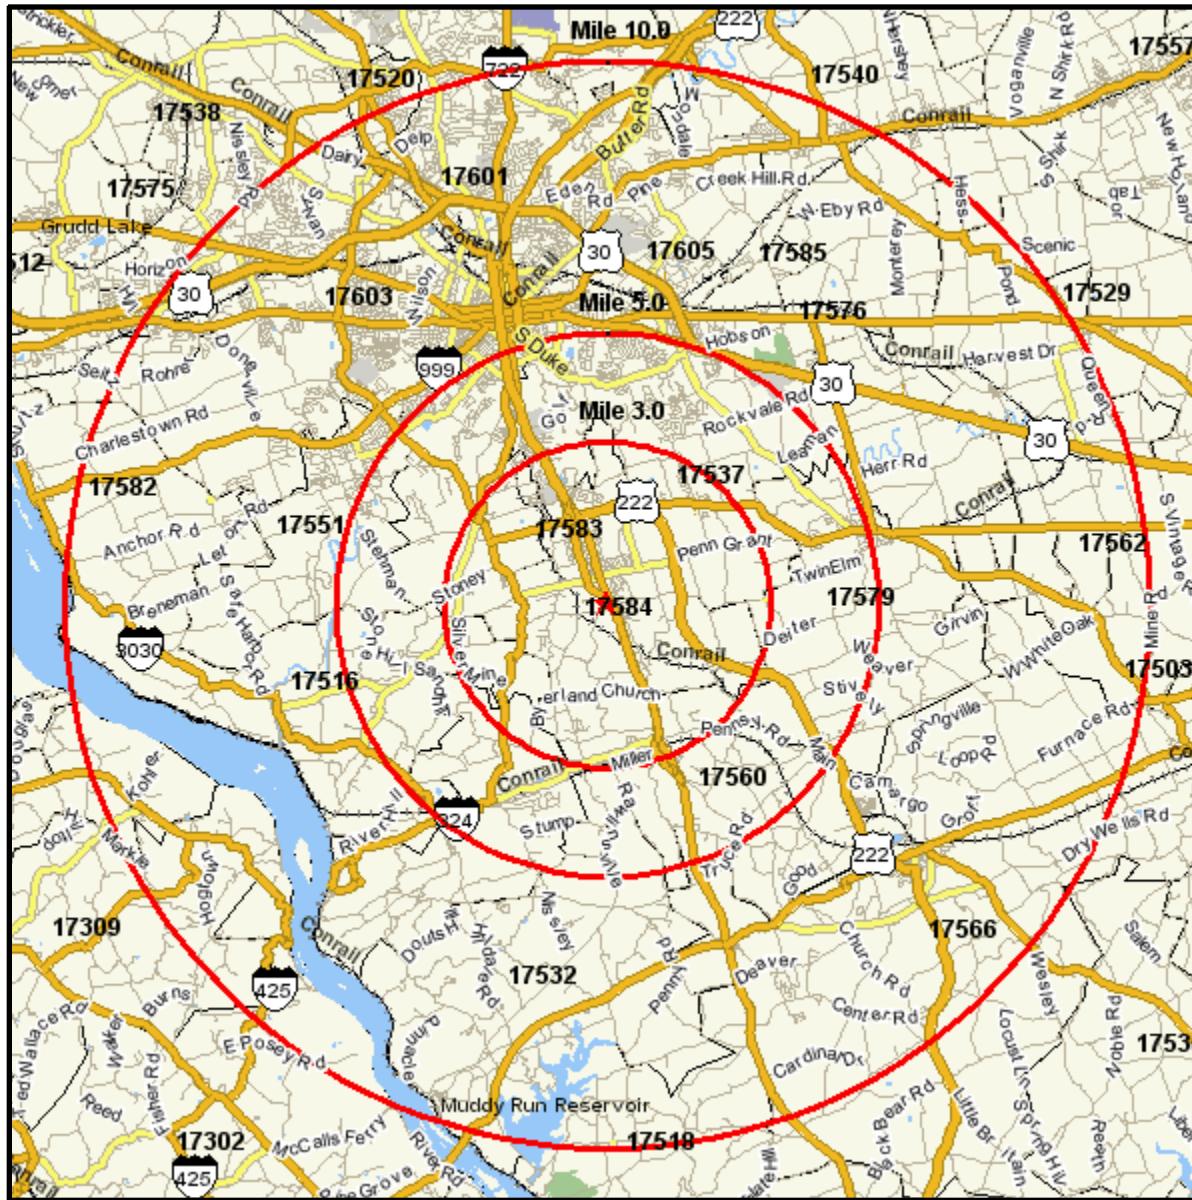

Area Map

Prepared For:

Order #: 967560798
Site: 01

KENDIG,

Coord: 39.963000, -76.270300
Radius - See Appendix for Details

Area Map

Prepared For:

Order #: 967560798
Site: 01

Appendix: Area Listing

Area Name: KENDIG

Type: Radius 1

Radius Definition:

Center Point:	39.963000		-76.270300
Circle/Band:	0.00	-	3.00

Area Name: KENDIG

Type: Radius 2

Radius Definition:

Center Point:	39.963000		-76.270300
Circle/Band:	0.00	-	5.00

Area Name: KENDIG

Type: Radius 3

Radius Definition:

Center Point:	39.963000		-76.270300
Circle/Band:	0.00	-	10.00