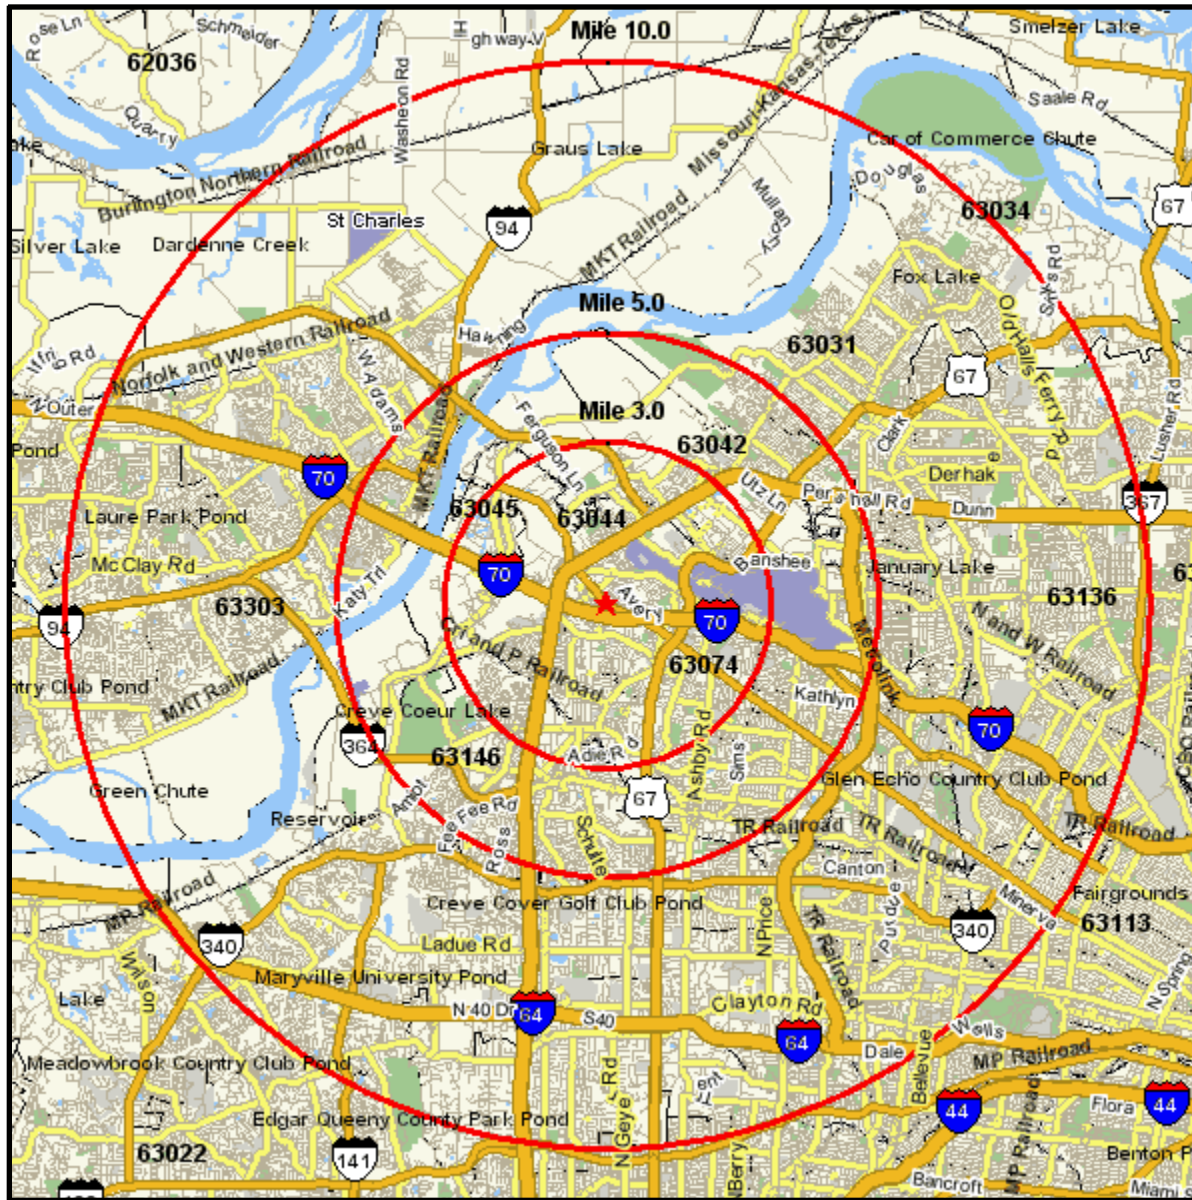

# Area Map

Prepared For:

Order #: 967559522  
Site: 01

11982 ST CHARLES ROCK RD,  
Coord: 38.747266, -90.422003  
Radius - See Appendix for Details

# Area Map

Prepared For:

Order #: 967559522  
Site: 01

## Appendix: Area Listing

### Area Name: 11982 ST CHARLES ROCK RD

Type: Radius 1

**Radius Definition:**

---

11982 SAINT CHARLES ROCK RD BRIDGETON, MO 63044-2636	Center Point:	38.747266	-90.422003
	Circle/Band:	0.00 -	3.00