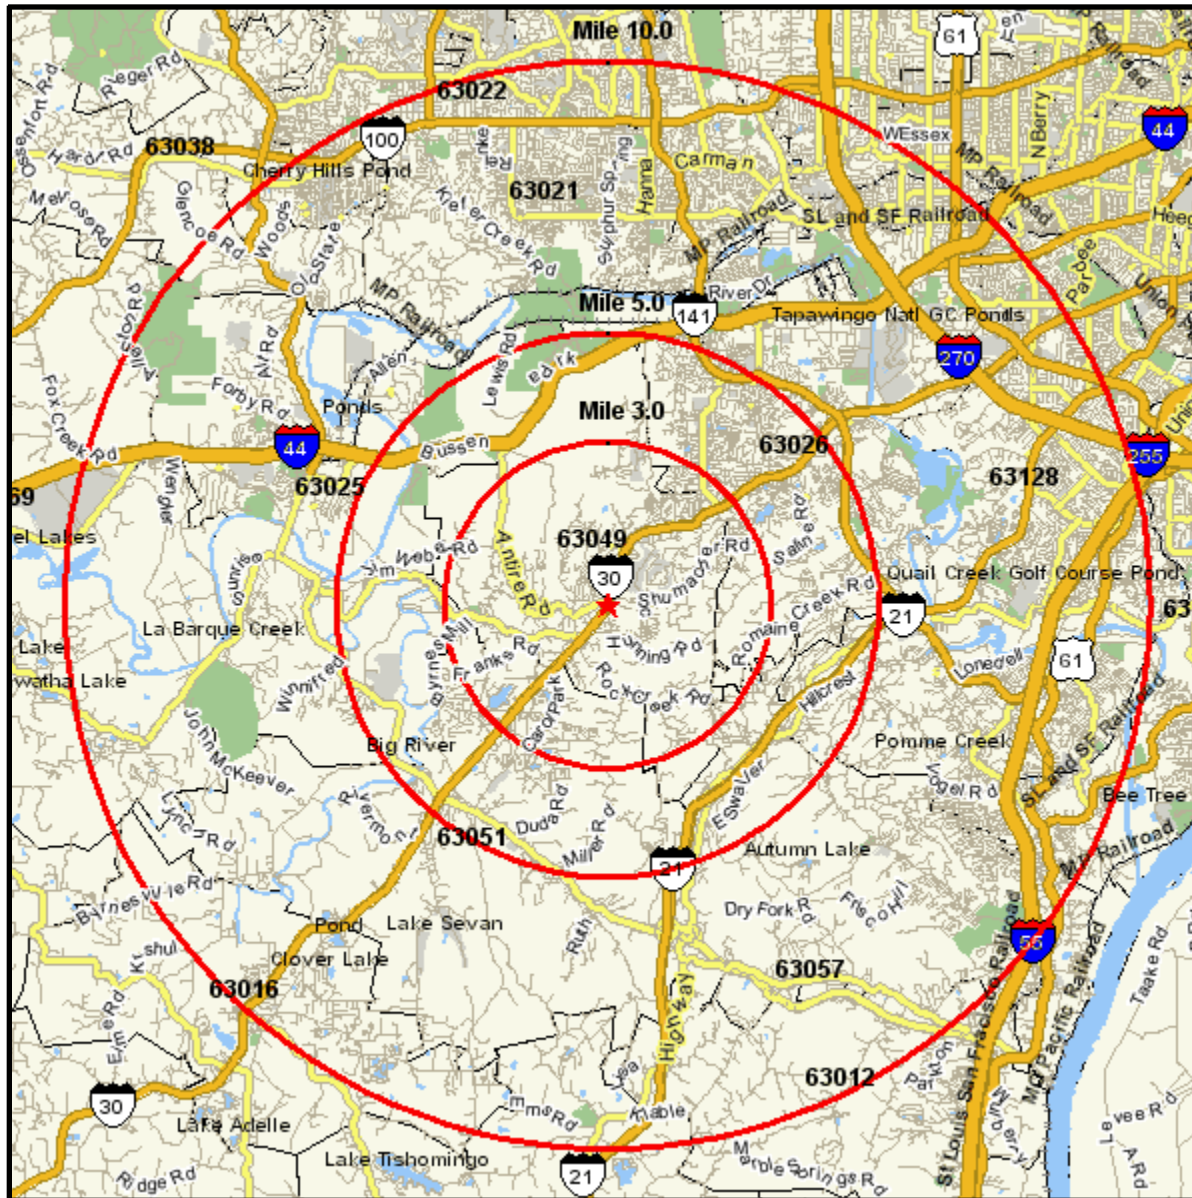

Area Map

Prepared For:

Order #: 967560468
Site: 01

HIGH RIDGE,

Coord: 38.464098, -90.525053
Radius - See Appendix for Details

Area Map

Prepared For:

Order #: 967560468
Site: 01

Appendix: Area Listing

Area Name: HIGH RIDGE

Type: Radius 1

Radius Definition:

GRAVOIS RD AT HIGH RIDGE BLVD HIGH RIDGE, MO 63049	Center Point:	38.464098	-90.525053
	Circle/Band:	0.00 -	3.00

Area Name: HIGH RIDGE

Type: Radius 2

Radius Definition:

GRAVOIS RD AT HIGH RIDGE BLVD HIGH RIDGE, MO 63049	Center Point:	38.464098	-90.525053
	Circle/Band:	0.00 -	5.00

Area Name: HIGH RIDGE

Type: Radius 3

Radius Definition:

GRAVOIS RD AT HIGH RIDGE BLVD HIGH RIDGE, MO 63049	Center Point:	38.464098	-90.525053
	Circle/Band:	0.00 -	10.00