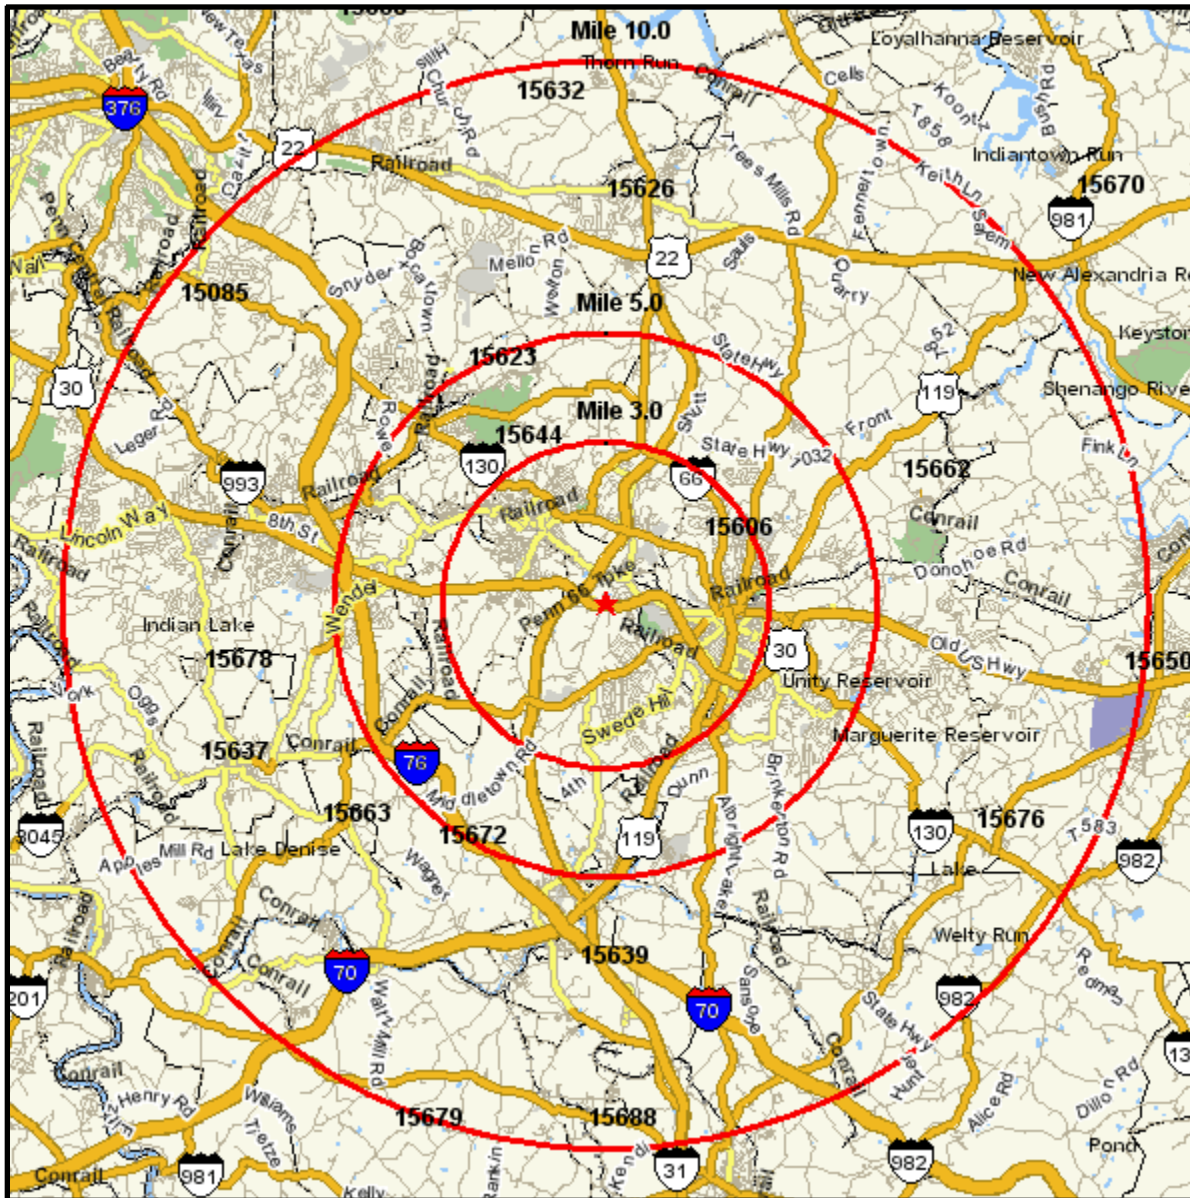

Area Map

Prepared For:

Order #: 967560466
Site: 01

HEMPFIELD,
6207 STATE ROUTE 30
GREENSBURG, PA 15601-6444
Coord: 40.305147, -79.587152
Radius - See Appendix for Details

Area Map

Prepared For:

Order #: 967560466
Site: 01

Appendix: Area Listing

Area Name: HEMPFIELD

Type: Radius 1

Radius Definition:

6207 STATE ROUTE 30
GREENSBURG, PA 15601-6444

Center Point: 40.305147 -79.587152
Circle/Band: 0.00 - 3.00

Area Name: HEMPFIELD

Type: Radius 2

Radius Definition:

6207 STATE ROUTE 30
GREENSBURG, PA 15601-6444

Center Point: 40.305147 -79.587152
Circle/Band: 0.00 - 5.00

Area Name: HEMPFIELD

Type: Radius 3

Radius Definition:

6207 STATE ROUTE 30
GREENSBURG, PA 15601-6444

Center Point: 40.305147 -79.587152
Circle/Band: 0.00 - 10.00