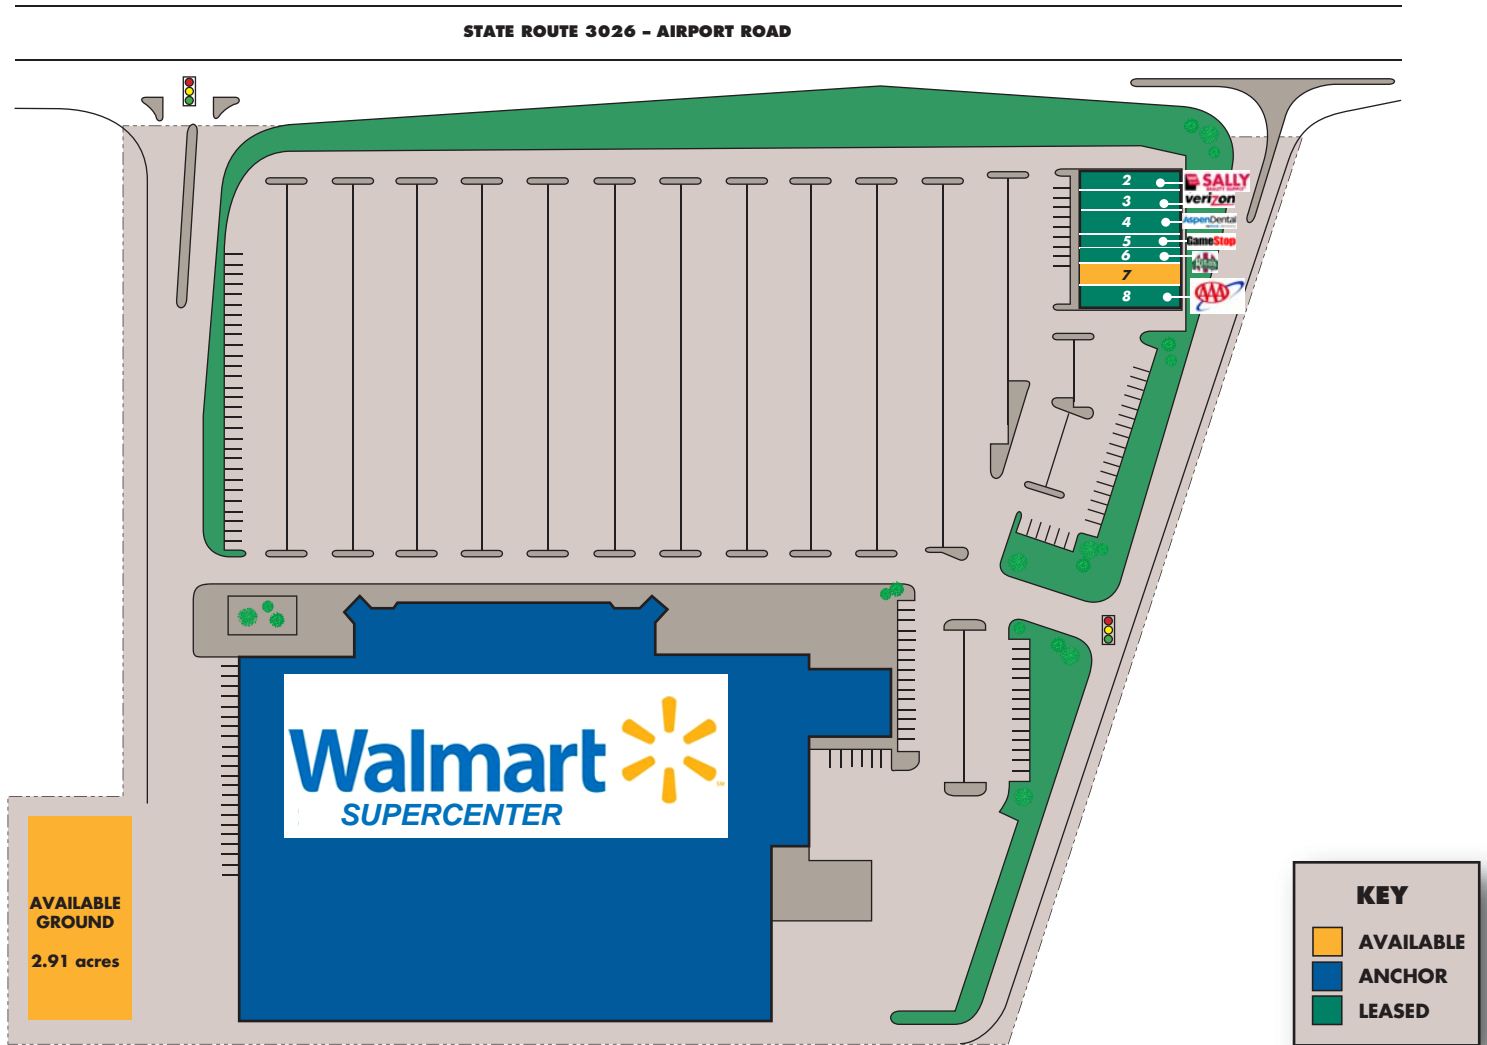

HAZLE MARKET PLACE

Hazleton, Pennsylvania

1 Wal-Mart Supercenter	199,026 SQ. FT.	5 Gamestop	1,500 SQ. FT.
2 Sally Beauty	1,500 SQ. FT.	6 Rita's Ice	1,500 SQ. FT.
3 Verizon	2,000 SQ. FT.	7 Available	3,000 SQ. FT.
4 Aspen Dental	3,000 SQ. FT.	8 AAA	3,500 SQ. FT.

SITE SUMMARY
215,026 SQ. FT.