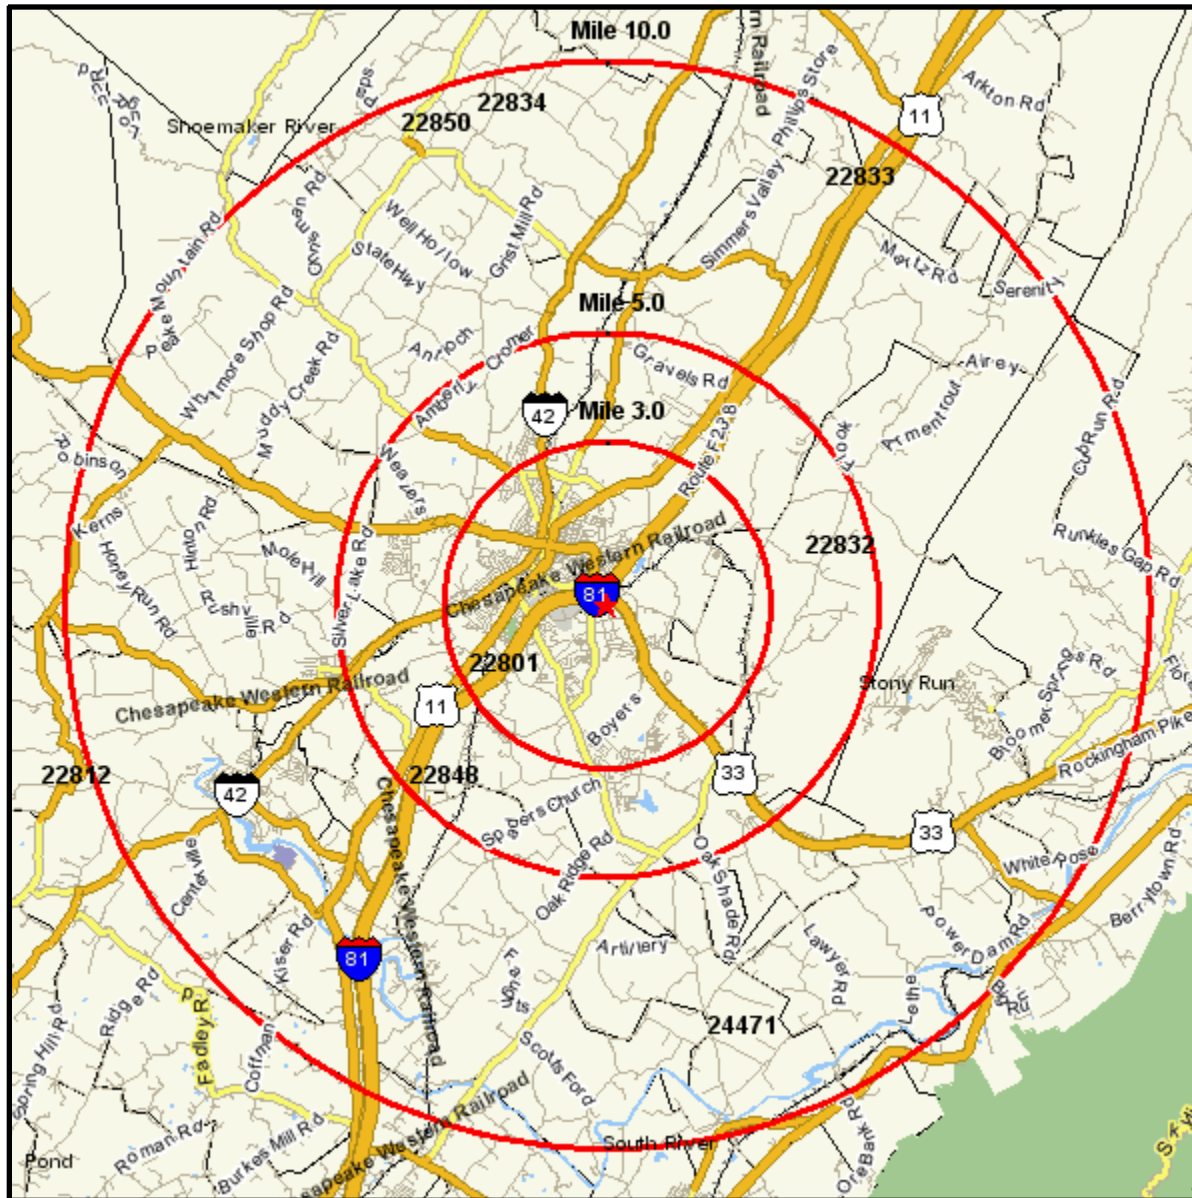

Area Map

Prepared For:

Order #: 967560452
Site: 01

HARRISONBURG,
233 BURGESS RD
HARRISONBURG, VA 22801-3718
Coord: 38.433463, -78.849408
Radius - See Appendix for Details

Area Map

Prepared For:

Order #: 967560452
Site: 01

Appendix: Area Listing

Area Name: HARRISONBURG

Type: Radius 1

Radius Definition:

233 BURGESS RD
HARRISONBURG, VA 22801-3718

Center Point: 38.433463 -78.849408
Circle/Band: 0.00 - 3.00

Area Name: HARRISONBURG

Type: Radius 2

Radius Definition:

233 BURGESS RD
HARRISONBURG, VA 22801-3718

Center Point: 38.433463 -78.849408
Circle/Band: 0.00 - 5.00

Area Name: HARRISONBURG

Type: Radius 3

Radius Definition:

233 BURGESS RD
HARRISONBURG, VA 22801-3718

Center Point: 38.433463 -78.849408
Circle/Band: 0.00 - 10.00