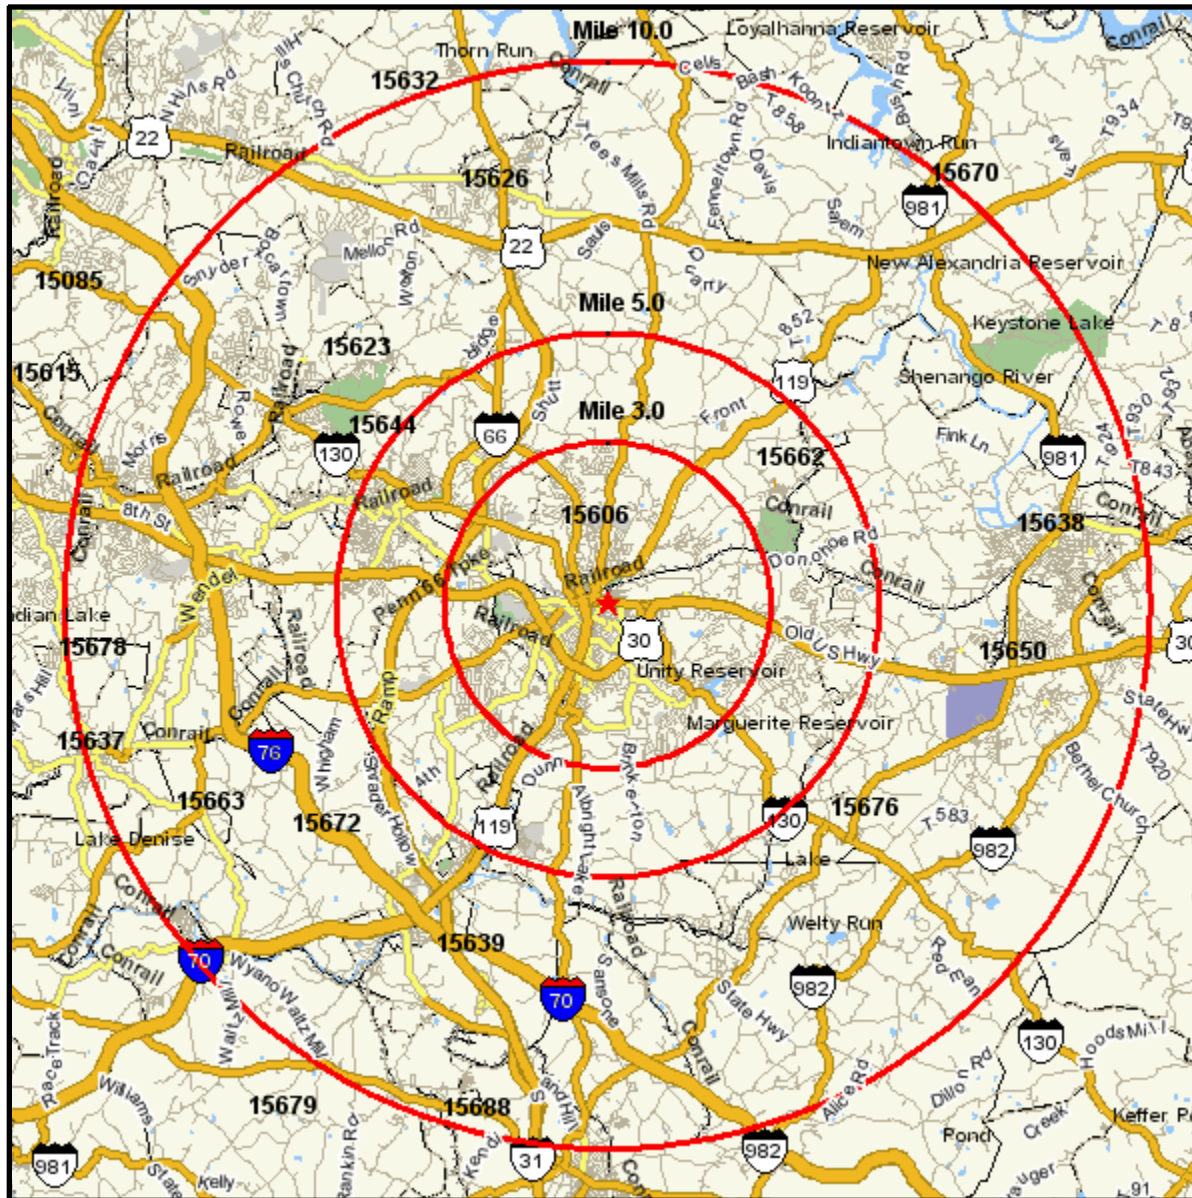

# Area Map

Prepared For:

Order #: 967560413  
Site: 01

GREENSBURG,

Coord: 40.302200, -79.535600  
Radius - See Appendix for Details

## Appendix: Area Listing

### Area Name: GREENSBURG

Type: Radius 2

**Radius Definition:**

---

Center Point:	40.302200		-79.535600
Circle/Band:	0.00	-	5.00

### Area Name: GREENSBURG

Type: Radius 3

**Radius Definition:**

---

Center Point:	40.302200		-79.535600
Circle/Band:	0.00	-	10.00