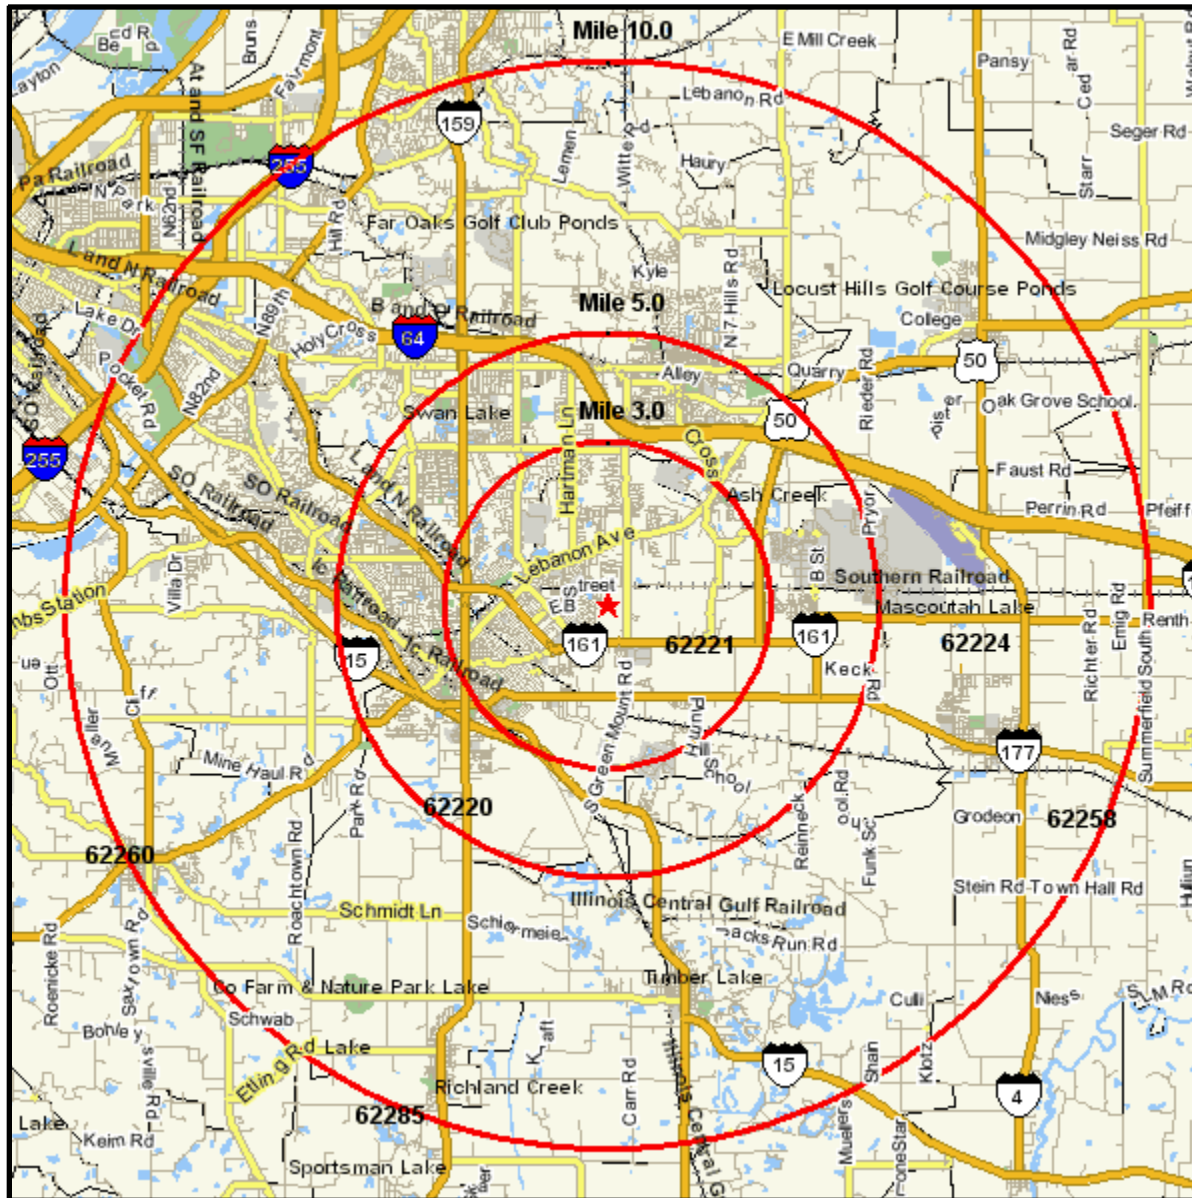

Area Map

Prepared For:

Order #: 967560409
Site: 01

GREEN MOUNT,

Coord: 38.529100, -89.935200
Radius - See Appendix for Details

Area Map

Prepared For:

Order #: 967560409
Site: 01

Appendix: Area Listing

Area Name: GREEN MOUNT

Type: Radius 1

Radius Definition:

Center Point:	38.529100		-89.935200
Circle/Band:	0.00	-	3.00

Area Name: GREEN MOUNT

Type: Radius 2

Radius Definition:

Center Point:	38.529100		-89.935200
Circle/Band:	0.00	-	5.00

Area Name: GREEN MOUNT

Type: Radius 3

Radius Definition:

Center Point:	38.529100		-89.935200
Circle/Band:	0.00	-	10.00