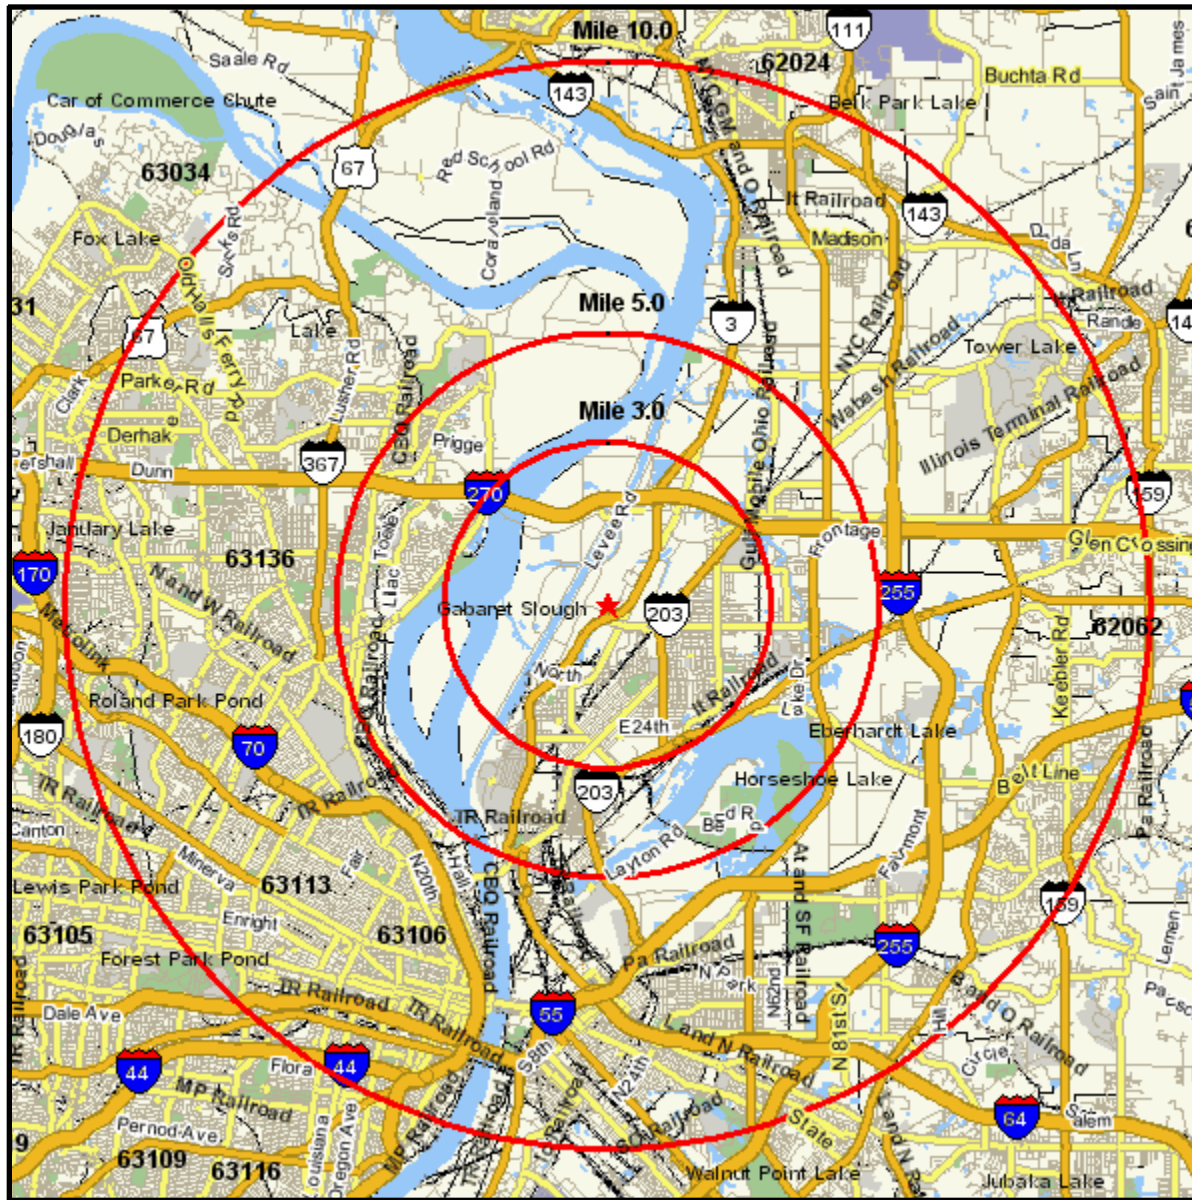

Area Map

Prepared For:

Order #: 967560401
Site: 01

GRANITE CITY,

Coord: 38.737010, -90.141370
Radius - See Appendix for Details

Area Map

Prepared For:

Order #: 967560401
Site: 01

Appendix: Area Listing

Area Name: GRANITE CITY

Type: Radius 1

Radius Definition:

Center Point:	38.737010		-90.141370
Circle/Band:	0.00	-	3.00

Area Name: GRANITE CITY

Type: Radius 2

Radius Definition:

Center Point:	38.737010		-90.141370
Circle/Band:	0.00	-	5.00

Area Name: GRANITE CITY

Type: Radius 3

Radius Definition:

Center Point:	38.737010		-90.141370
Circle/Band:	0.00	-	10.00