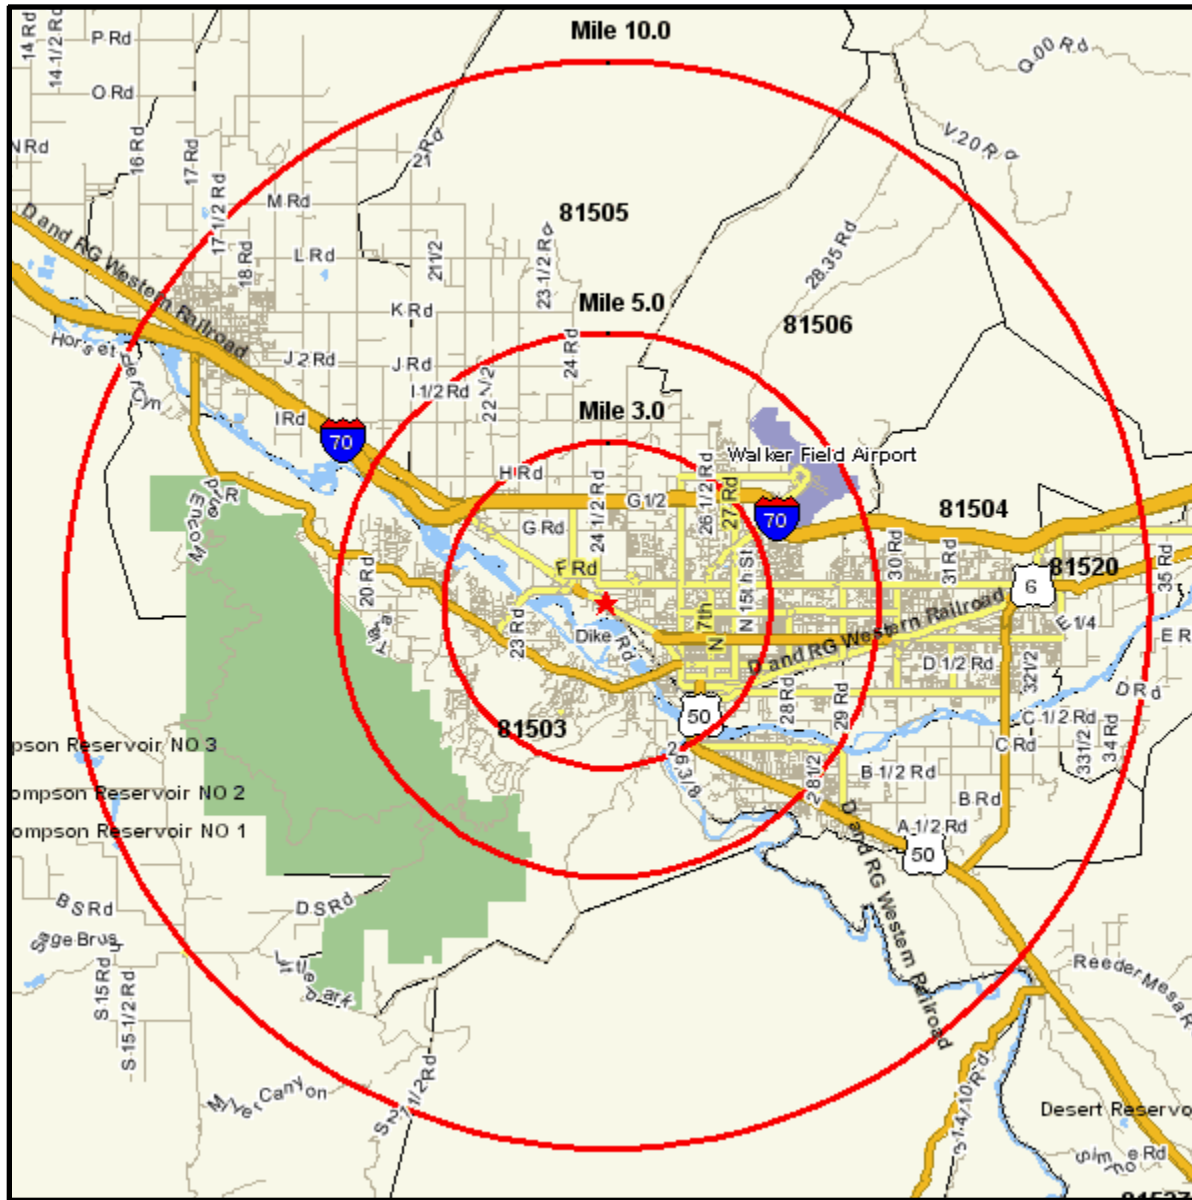

Area Map

Prepared For:

Order #: 967560392
Site: 01

GRAND MESA,

Coord: 39.086247, -108.596114
Radius - See Appendix for Details

Area Map

Prepared For:

Order #: 967560392
Site: 01

Appendix: Area Listing

Area Name: GRAND MESA

Type: Radius 1

Radius Definition:

2464 HIGHWAY 6 AND 50
GRAND JUNCTION, CO 81505-1138

Center Point: 39.086247 -108.596114
Circle/Band: 0.00 - 3.00

Area Name: GRAND MESA

Type: Radius 2

Radius Definition:

2464 HIGHWAY 6 AND 50
GRAND JUNCTION, CO 81505-1138

Center Point: 39.086247 -108.596114
Circle/Band: 0.00 - 5.00

Area Name: GRAND MESA

Type: Radius 3

Radius Definition:

2464 HIGHWAY 6 AND 50
GRAND JUNCTION, CO 81505-1138

Center Point: 39.086247 -108.596114
Circle/Band: 0.00 - 10.00