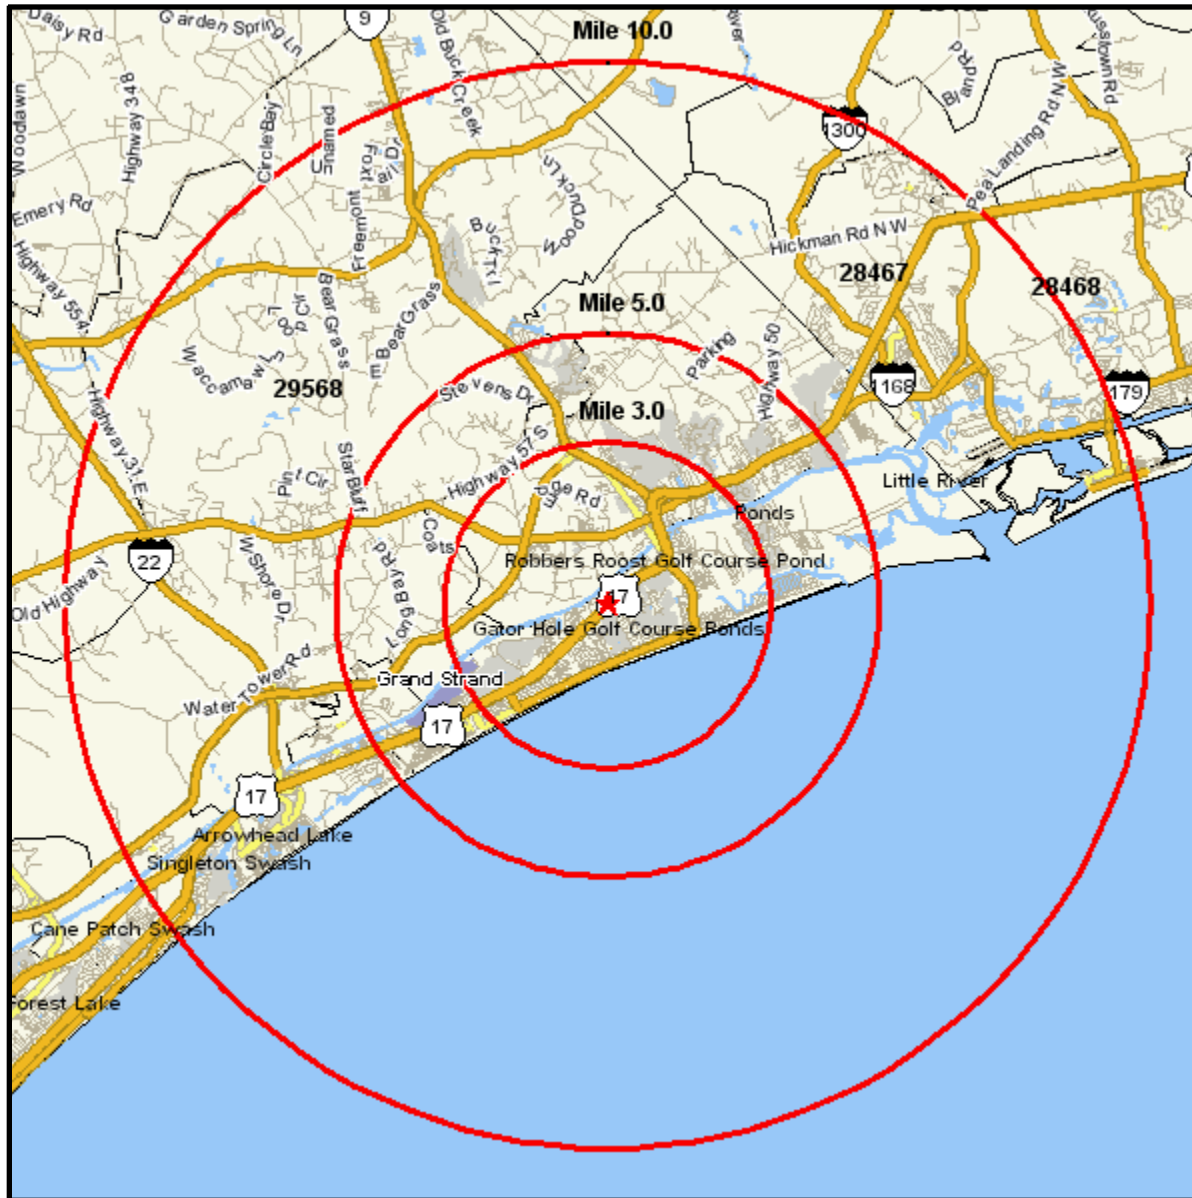

Area Map

Prepared For:

Order #: 967560318
Site: 01

GATOR HOLE,

Coord: 33.834875, -78.671718
Radius - See Appendix for Details

Area Map

Prepared For:

Order #: 967560318
Site: 01

Appendix: Area Listing

Area Name: GATOR HOLE

Type: Radius 1

Radius Definition:

8TH AVE N AT HIGHWAY 17 N
N MYRTLE BEACH, SC 29582

Center Point: 33.834875 -78.671718
Circle/Band: 0.00 - 3.00

Area Name: GATOR HOLE

Type: Radius 2

Radius Definition:

8TH AVE N AT HIGHWAY 17 N
N MYRTLE BEACH, SC 29582

Center Point: 33.834875 -78.671718
Circle/Band: 0.00 - 5.00

Area Name: GATOR HOLE

Type: Radius 3

Radius Definition:

8TH AVE N AT HIGHWAY 17 N
N MYRTLE BEACH, SC 29582

Center Point: 33.834875 -78.671718
Circle/Band: 0.00 - 10.00