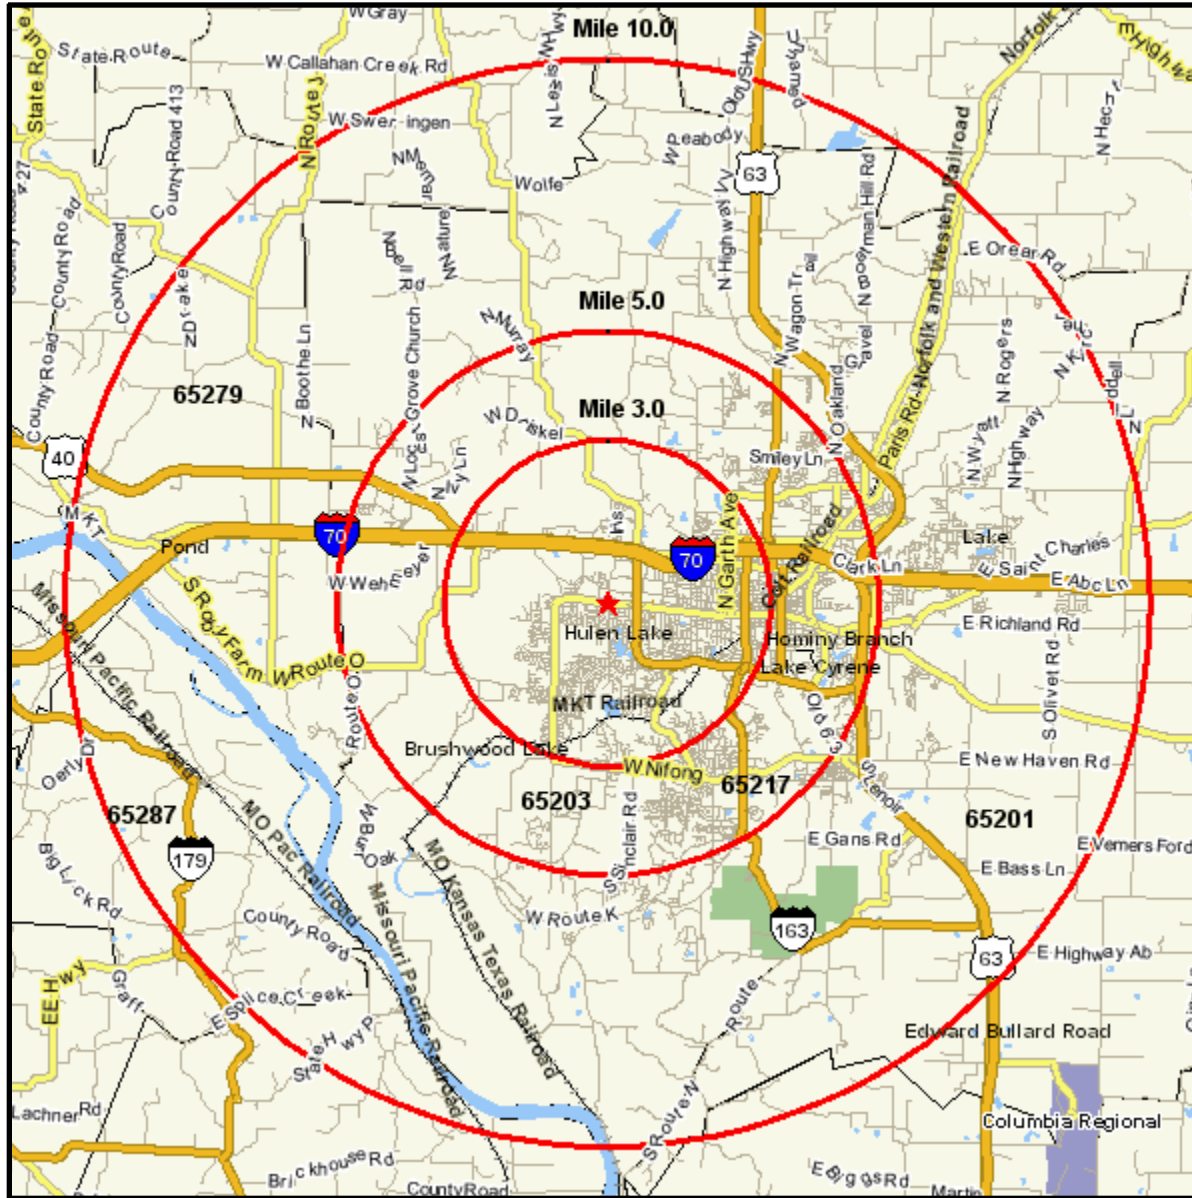

Area Map

Prepared For:

Order #: 967560303
Site: 01

FAIRVIEW,
2918 W BROADWAY
COLUMBIA, MO 65203
Coord: 38.954542, -92.381206
Radius - See Appendix for Details

Area Map

Prepared For:

Order #: 967560303
Site: 01

Appendix: Area Listing

Area Name: FAIRVIEW

Type: Radius 1

Radius Definition:

2918 W BROADWAY
COLUMBIA, MO 65203

Center Point: 38.954542 -92.381206
Circle/Band: 0.00 - 3.00

Area Name: FAIRVIEW

Type: Radius 2

Radius Definition:

2918 W BROADWAY
COLUMBIA, MO 65203

Center Point: 38.954542 -92.381206
Circle/Band: 0.00 - 5.00

Area Name: FAIRVIEW

Type: Radius 3

Radius Definition:

2918 W BROADWAY
COLUMBIA, MO 65203

Center Point: 38.954542 -92.381206
Circle/Band: 0.00 - 10.00