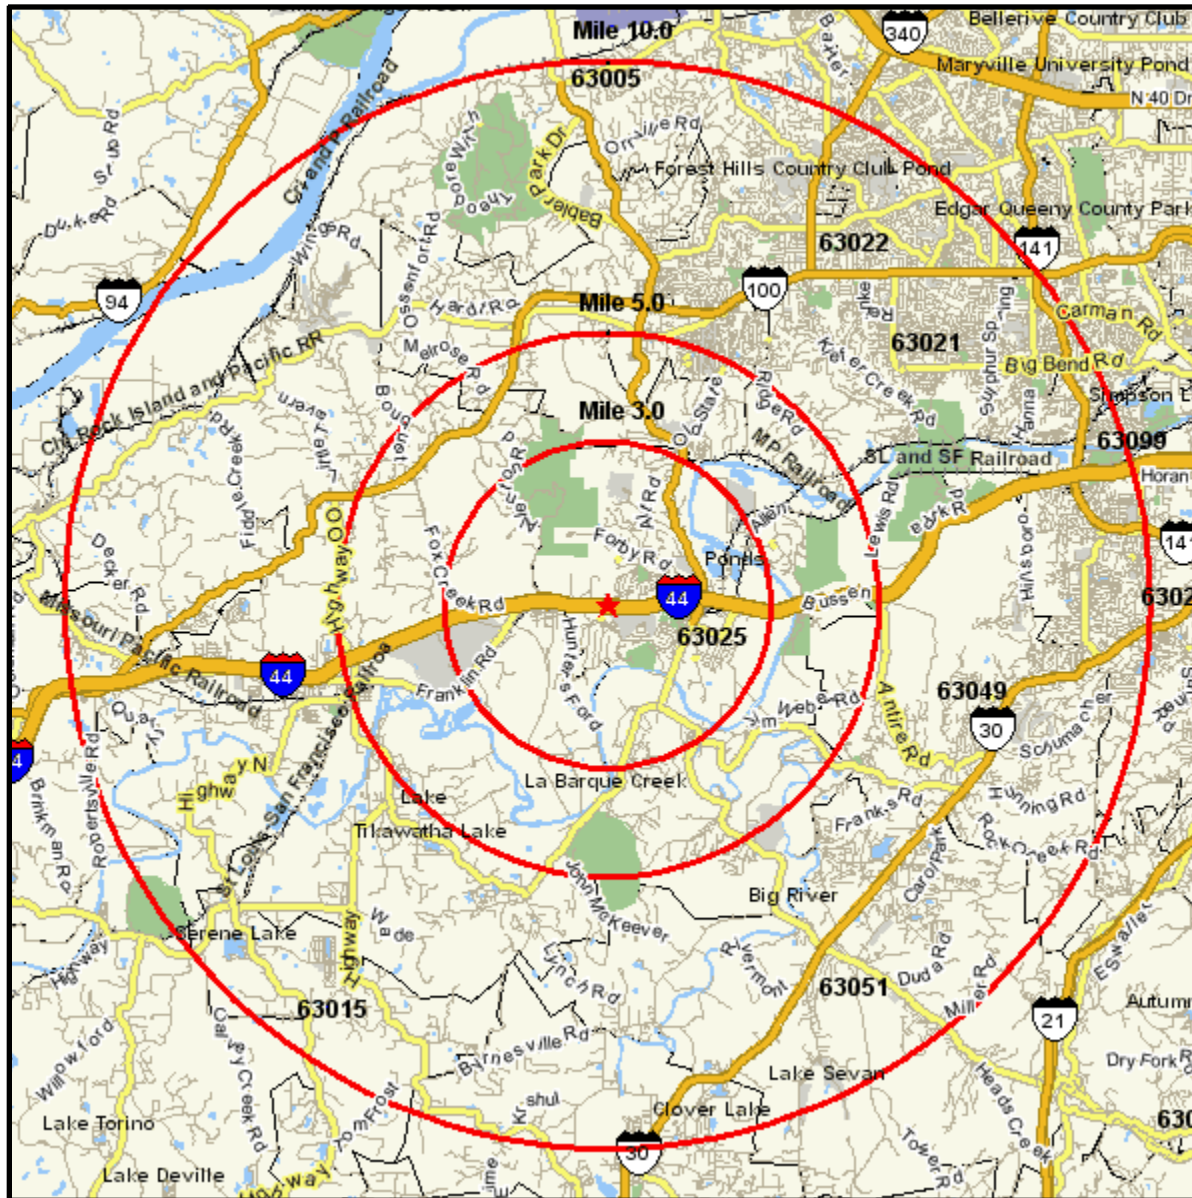

Area Map

Prepared For:

Order #: 967560295
Site: 01

EUREKA,

Coord: 38.504317, -90.655146
Radius - See Appendix for Details

Area Map

Prepared For:

Order #: 967560295
Site: 01

Appendix: Area Listing

Area Name: EUREKA

Type: Radius 1

Radius Definition:

W 5TH ST AT FRANZ RD	Center Point:	38.504317	-90.655146
EUREKA, MO 63025	Circle/Band:	0.00 -	3.00

Area Name: EUREKA

Type: Radius 2

Radius Definition:

W 5TH ST AT FRANZ RD	Center Point:	38.504317	-90.655146
EUREKA, MO 63025	Circle/Band:	0.00 -	5.00

Area Name: EUREKA

Type: Radius 3

Radius Definition:

W 5TH ST AT FRANZ RD	Center Point:	38.504317	-90.655146
EUREKA, MO 63025	Circle/Band:	0.00 -	10.00