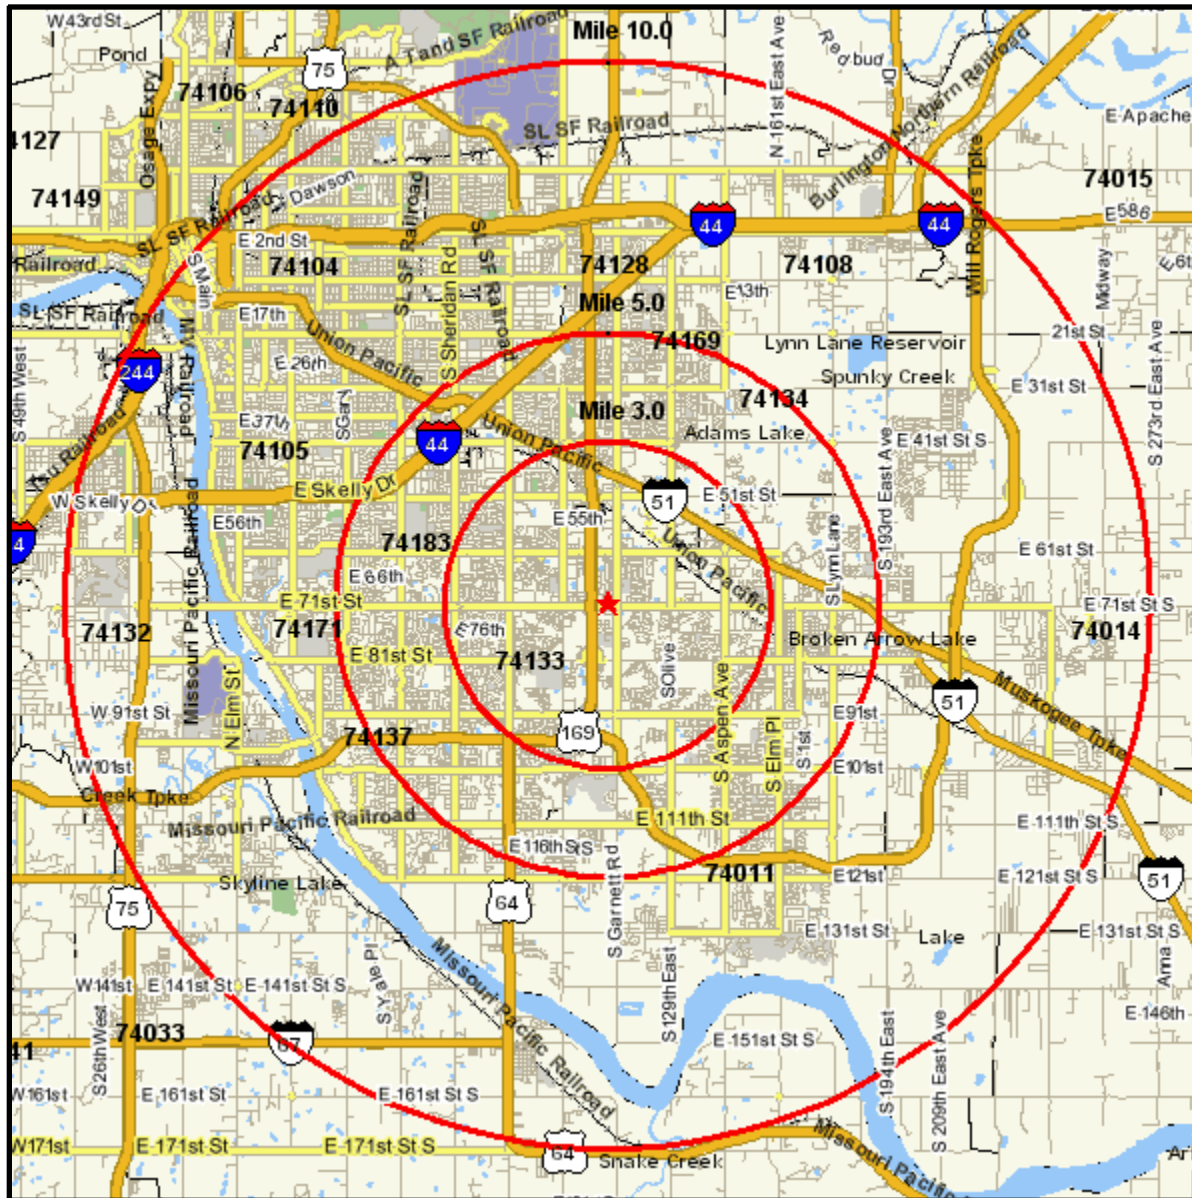

Area Map

Prepared For:

Order #: 967560284
Site: 01

EASTSIDE,
11011 E 71ST ST
TULSA, OK 74133-2527
Coord: 36.061100, -95.853867
Radius - See Appendix for Details

Area Map

Prepared For:

Order #: 967560284
Site: 01

Appendix: Area Listing

Area Name: EASTSIDE

Type: Radius 1

Radius Definition:

11011 E 71ST ST	Center Point:	36.061100	-95.853867
TULSA, OK 74133-2527	Circle/Band:	0.00 -	3.00

Area Name: EASTSIDE

Type: Radius 2

Radius Definition:

11011 E 71ST ST	Center Point:	36.061100	-95.853867
TULSA, OK 74133-2527	Circle/Band:	0.00 -	5.00

Area Name: EASTSIDE

Type: Radius 3

Radius Definition:

11011 E 71ST ST	Center Point:	36.061100	-95.853867
TULSA, OK 74133-2527	Circle/Band:	0.00 -	10.00