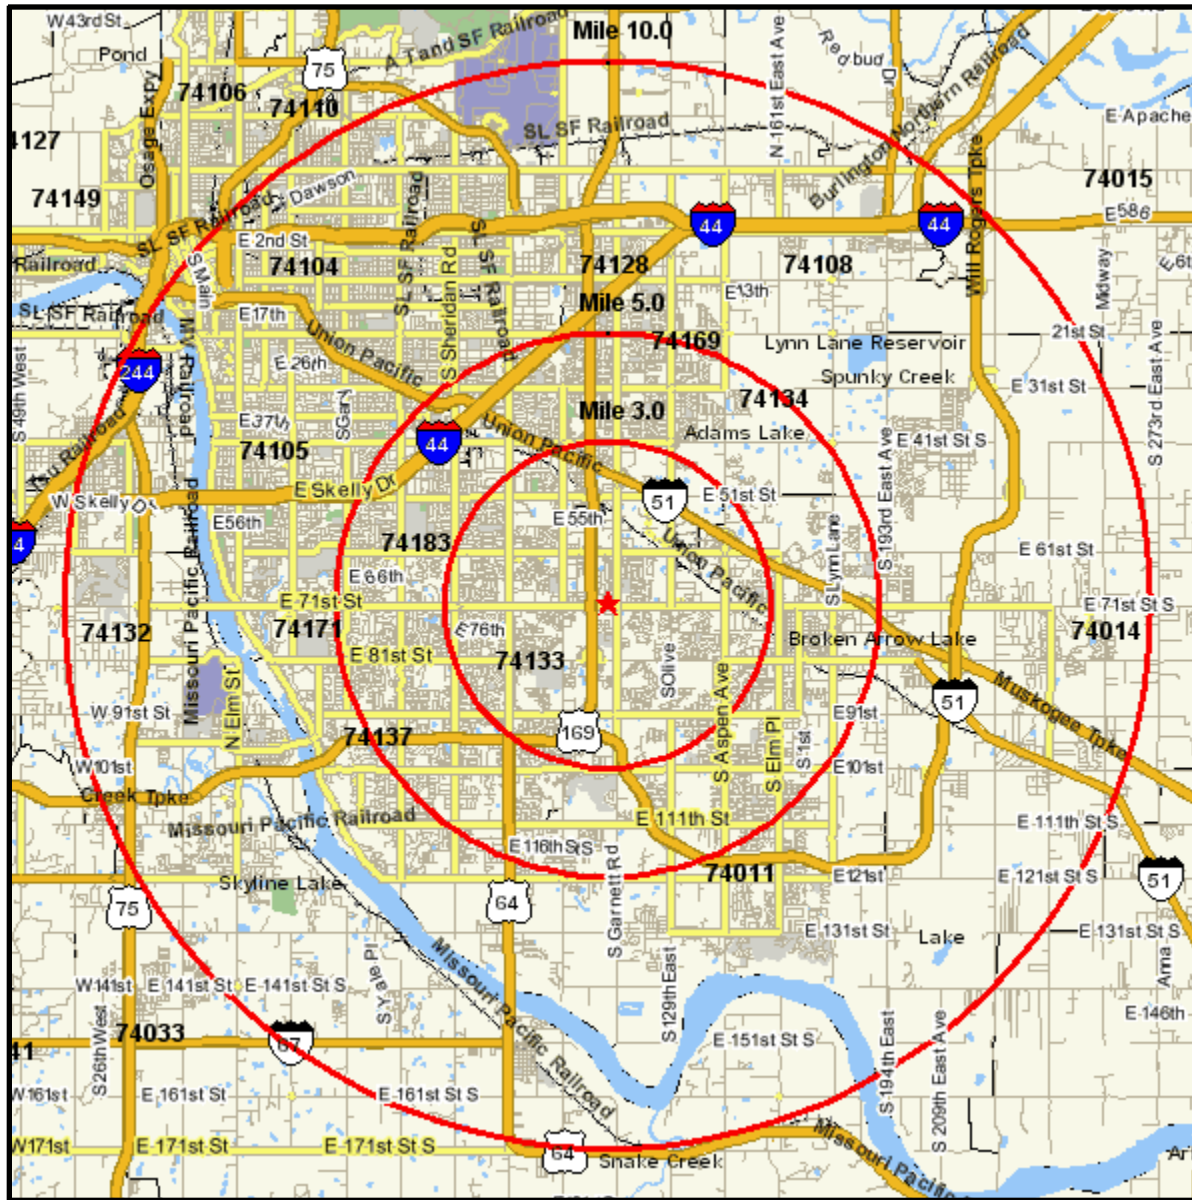

Area Map

Prepared For:

Order #: 967560284
Site: 01

EASTSIDE,
11011 E 71ST ST
TULSA, OK 74133-2527
Coord: 36.061100, -95.853867
Radius - See Appendix for Details

Area Map

Prepared For:

Order #: 967560284
Site: 01

Appendix: Area Listing

Area Name: EASTSIDE

Type: Radius 1

Radius Definition:

11011 E 71ST ST	Center Point:	36.061100	-95.853867
TULSA, OK 74133-2527	Circle/Band:	0.00 -	3.00

Area Name: EASTSIDE

Type: Radius 2

Radius Definition:

11011 E 71ST ST	Center Point:	36.061100	-95.853867
TULSA, OK 74133-2527	Circle/Band:	0.00 -	5.00

Area Name: EASTSIDE

Type: Radius 3

Radius Definition:

11011 E 71ST ST	Center Point:	36.061100	-95.853867
TULSA, OK 74133-2527	Circle/Band:	0.00 -	10.00