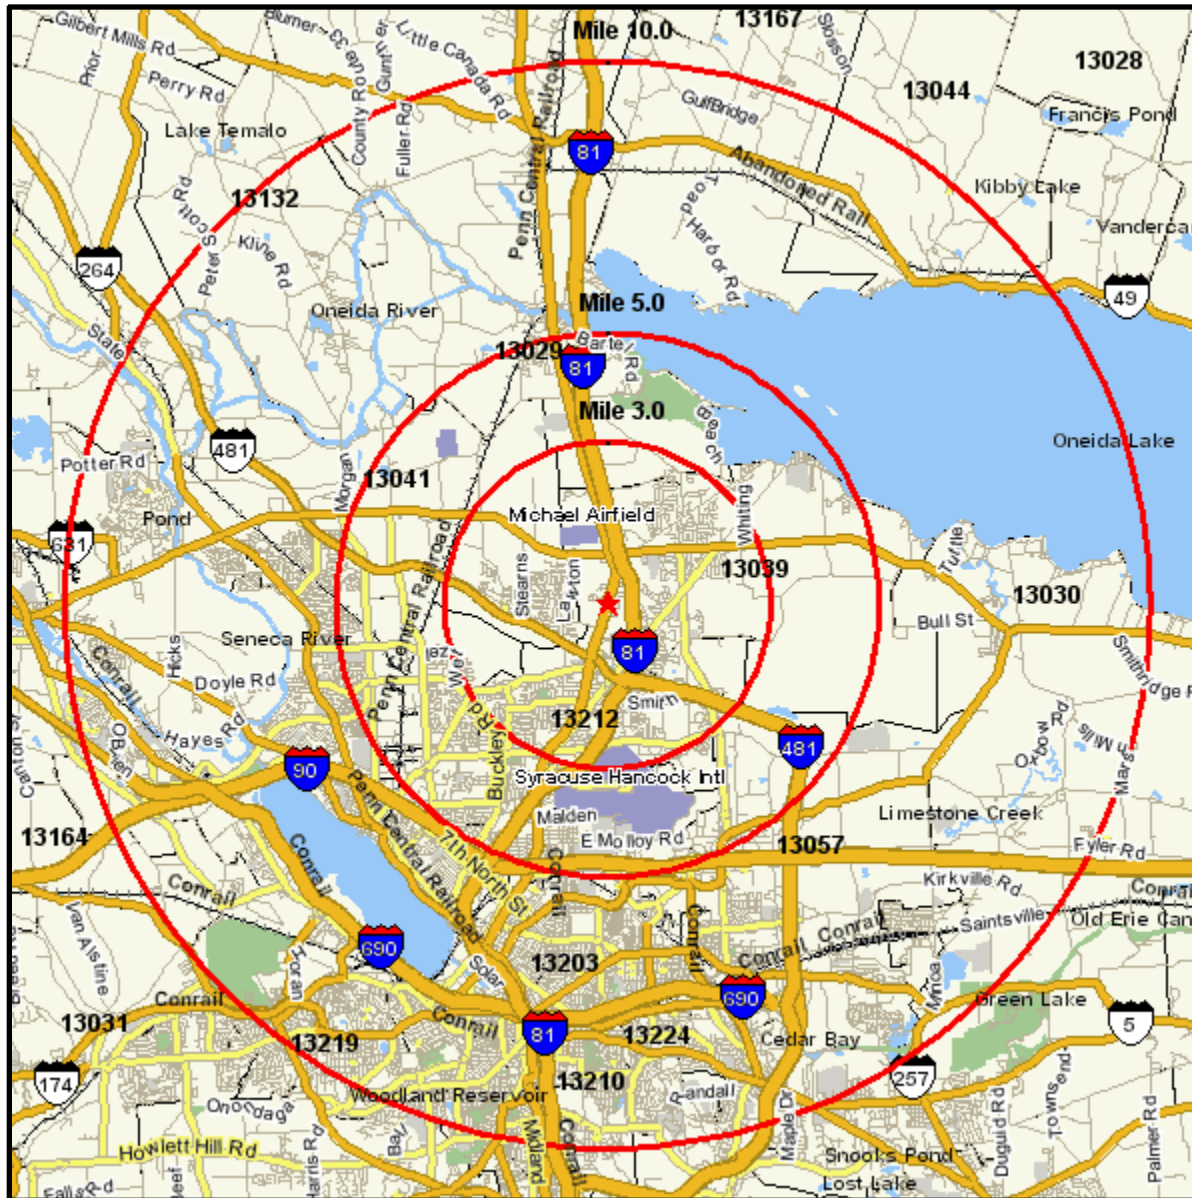

Area Map

Prepared For:

Order #: 967559924
Site: 01

CICERO,
8076 BREWERTON RD
CICERO, NY 13039-9584
Coord: 43.161549, -76.120001
Radius - See Appendix for Details

Area Map

Prepared For:

Order #: 967559924
Site: 01

Appendix: Area Listing

Area Name: CICERO

Type: Radius 1

Radius Definition:

8076 BREWERTON RD	Center Point:	43.161549	-76.120001
CICERO, NY 13039-9584	Circle/Band:	0.00 -	3.00

Area Name: CICERO

Type: Radius 2

Radius Definition:

8076 BREWERTON RD	Center Point:	43.161549	-76.120001
CICERO, NY 13039-9584	Circle/Band:	0.00 -	5.00

Area Name: CICERO

Type: Radius 3

Radius Definition:

8076 BREWERTON RD	Center Point:	43.161549	-76.120001
CICERO, NY 13039-9584	Circle/Band:	0.00 -	10.00