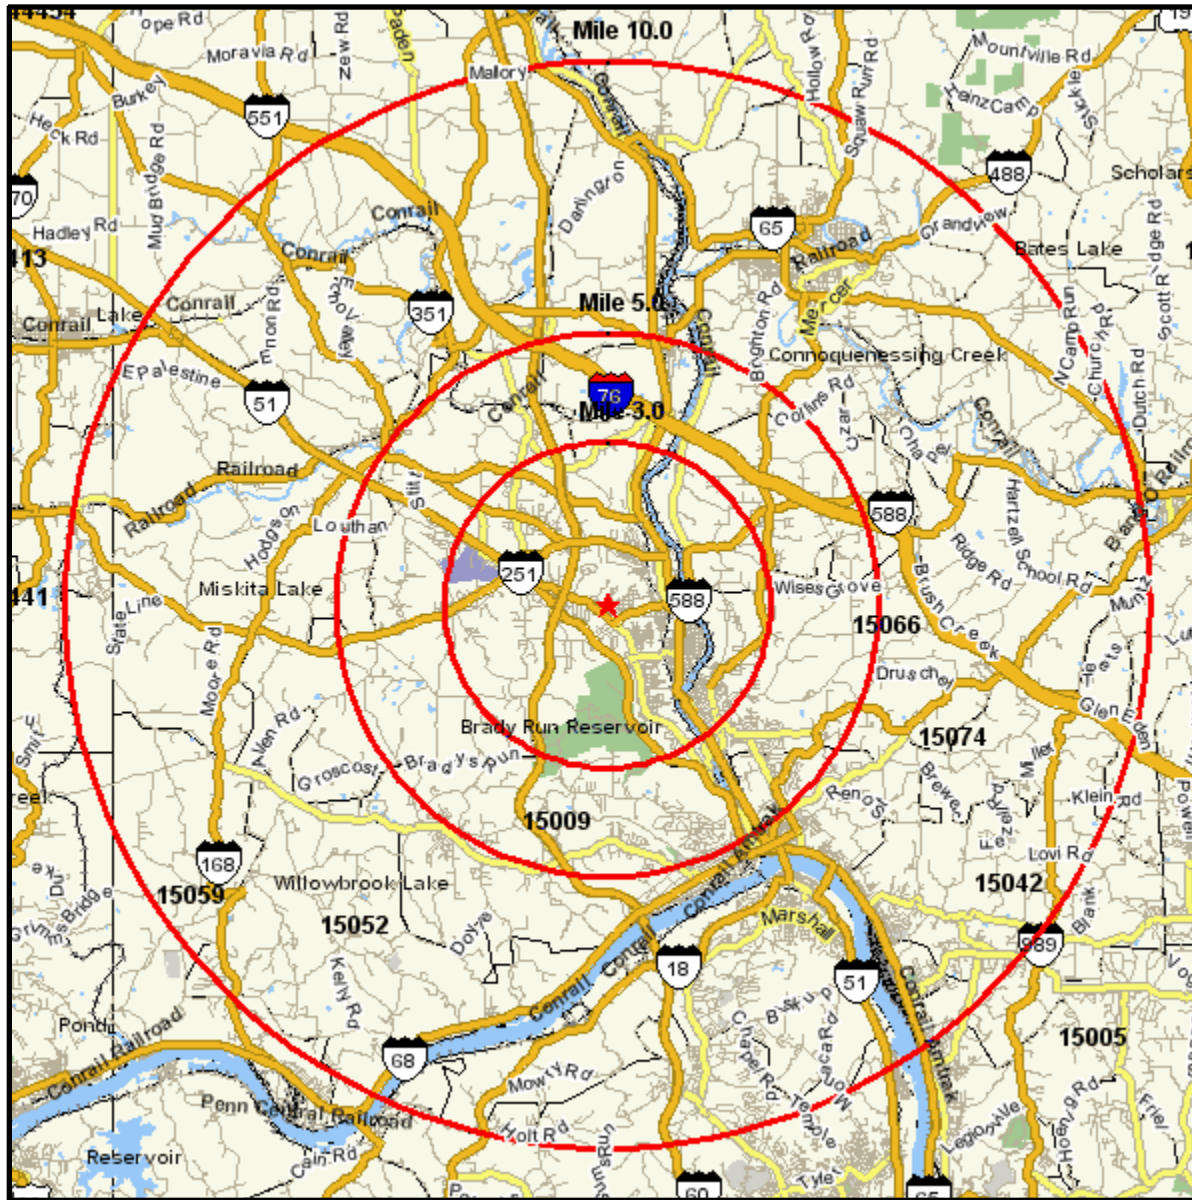

Area Map

Prepared For:

Order #: 967559818
Site: 01

CHIPPEWA,
200 CHIPPEWA DR
BEAVER FALLS, PA 15010
Coord: 40.764824, -80.344728
Radius - See Appendix for Details

Area Map

Prepared For:

Order #: 967559818
Site: 01

Appendix: Area Listing

Area Name: CHIPPEWA

Type: Radius 1

Radius Definition:

200 CHIPPEWA DR
BEAVER FALLS, PA 15010

Center Point: 40.764824 -80.344728
Circle/Band: 0.00 - 3.00

Area Name: CHIPPEWA

Type: Radius 2

Radius Definition:

200 CHIPPEWA DR
BEAVER FALLS, PA 15010

Center Point: 40.764824 -80.344728
Circle/Band: 0.00 - 5.00

Area Name: CHIPPEWA

Type: Radius 3

Radius Definition:

200 CHIPPEWA DR
BEAVER FALLS, PA 15010

Center Point: 40.764824 -80.344728
Circle/Band: 0.00 - 10.00