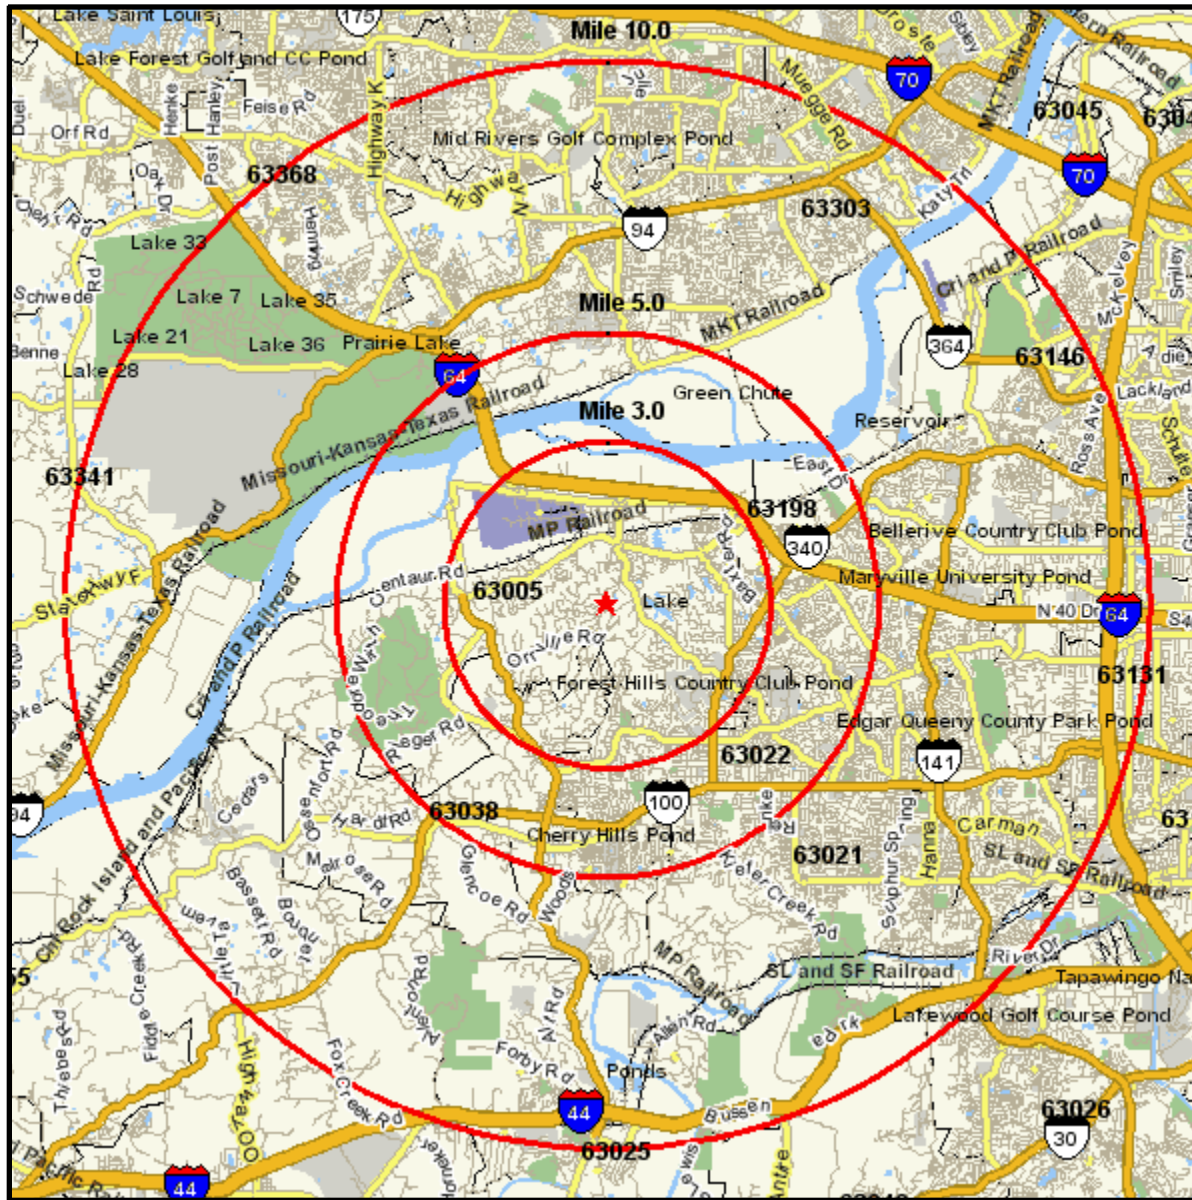

Area Map

Prepared For:

Order #: 967559759
Site: 01

CHESTERFIELD,
CHESTERFIELD,MO 63005
Coord: 38.641000, -90.621800
Radius - See Appendix for Details

Area Map

Prepared For:

Order #: 967559759
Site: 01

Appendix: Area Listing

Area Name: CHESTERFIELD

Type: Radius 1

Radius Definition:

CHESTERFIELD, MO 63005	Center Point:	38.641000	-90.621800
	Circle/Band:	0.00	- 3.00

Area Name: CHESTERFIELD

Type: Radius 2

Radius Definition:

CHESTERFIELD, MO 63005	Center Point:	38.641000	-90.621800
	Circle/Band:	0.00	- 5.00

Area Name: CHESTERFIELD

Type: Radius 3

Radius Definition:

CHESTERFIELD, MO 63005	Center Point:	38.641000	-90.621800
	Circle/Band:	0.00	- 10.00