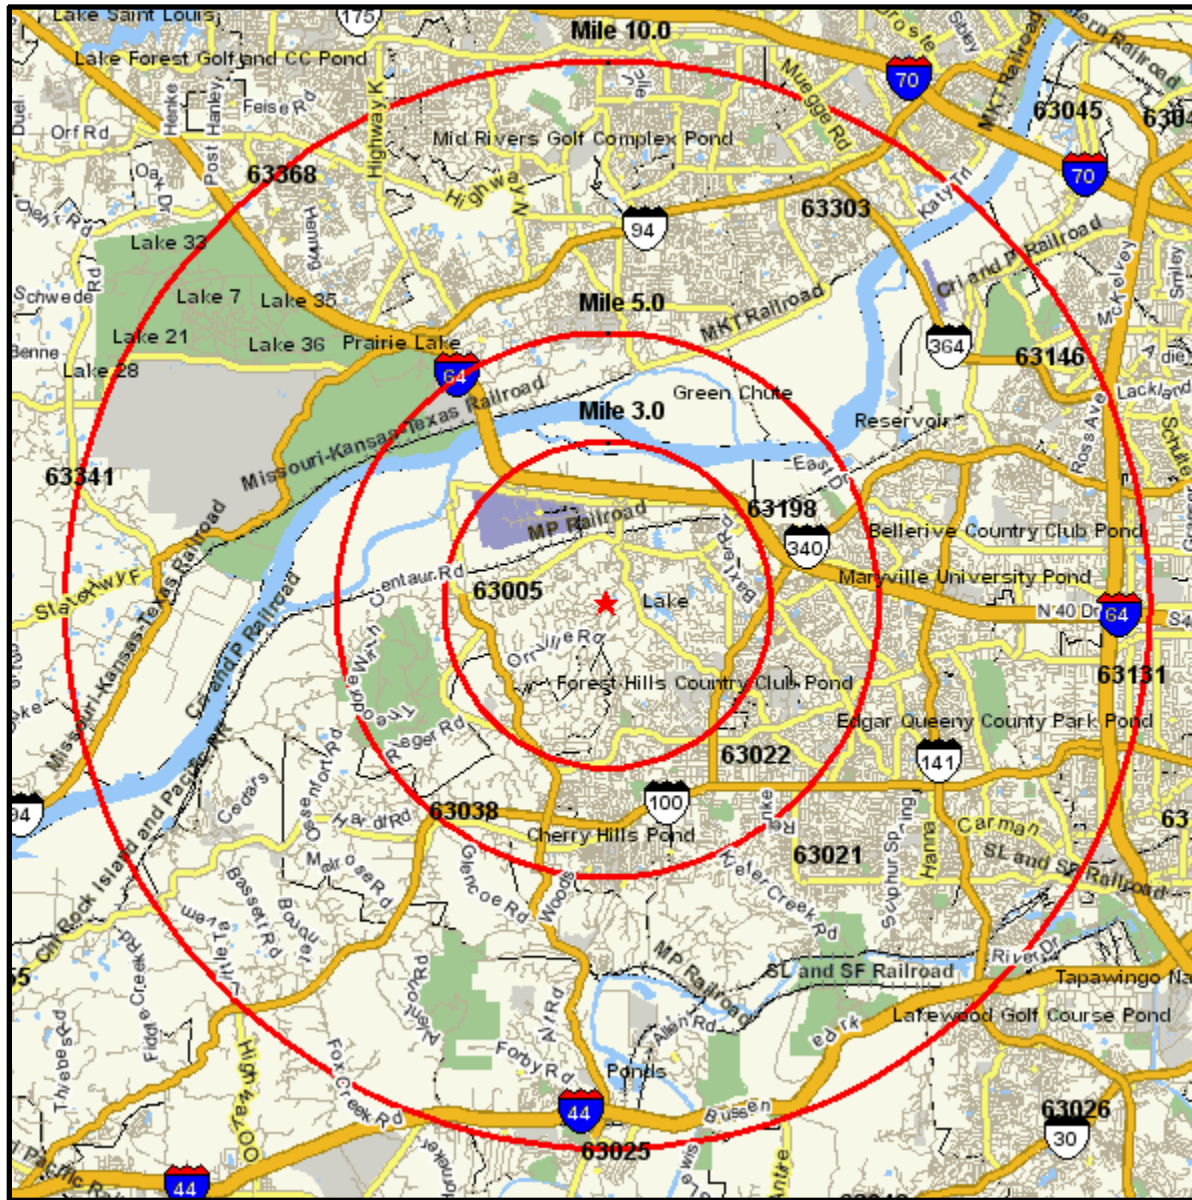

Area Map

Prepared For:

Order #: 967559759
Site: 01

CHESTERFIELD,
CHESTERFIELD,MO 63005
Coord: 38.641000, -90.621800
Radius - See Appendix for Details

Area Map

Prepared For:

Order #: 967559759
Site: 01

Appendix: Area Listing

Area Name: CHESTERFIELD

Type: Radius 1

Radius Definition:

CHESTERFIELD, MO 63005	Center Point:	38.641000	-90.621800
	Circle/Band:	0.00 -	3.00

Area Name: CHESTERFIELD

Type: Radius 2

Radius Definition:

CHESTERFIELD, MO 63005	Center Point:	38.641000	-90.621800
	Circle/Band:	0.00 -	5.00

Area Name: CHESTERFIELD

Type: Radius 3

Radius Definition:

CHESTERFIELD, MO 63005	Center Point:	38.641000	-90.621800
	Circle/Band:	0.00 -	10.00