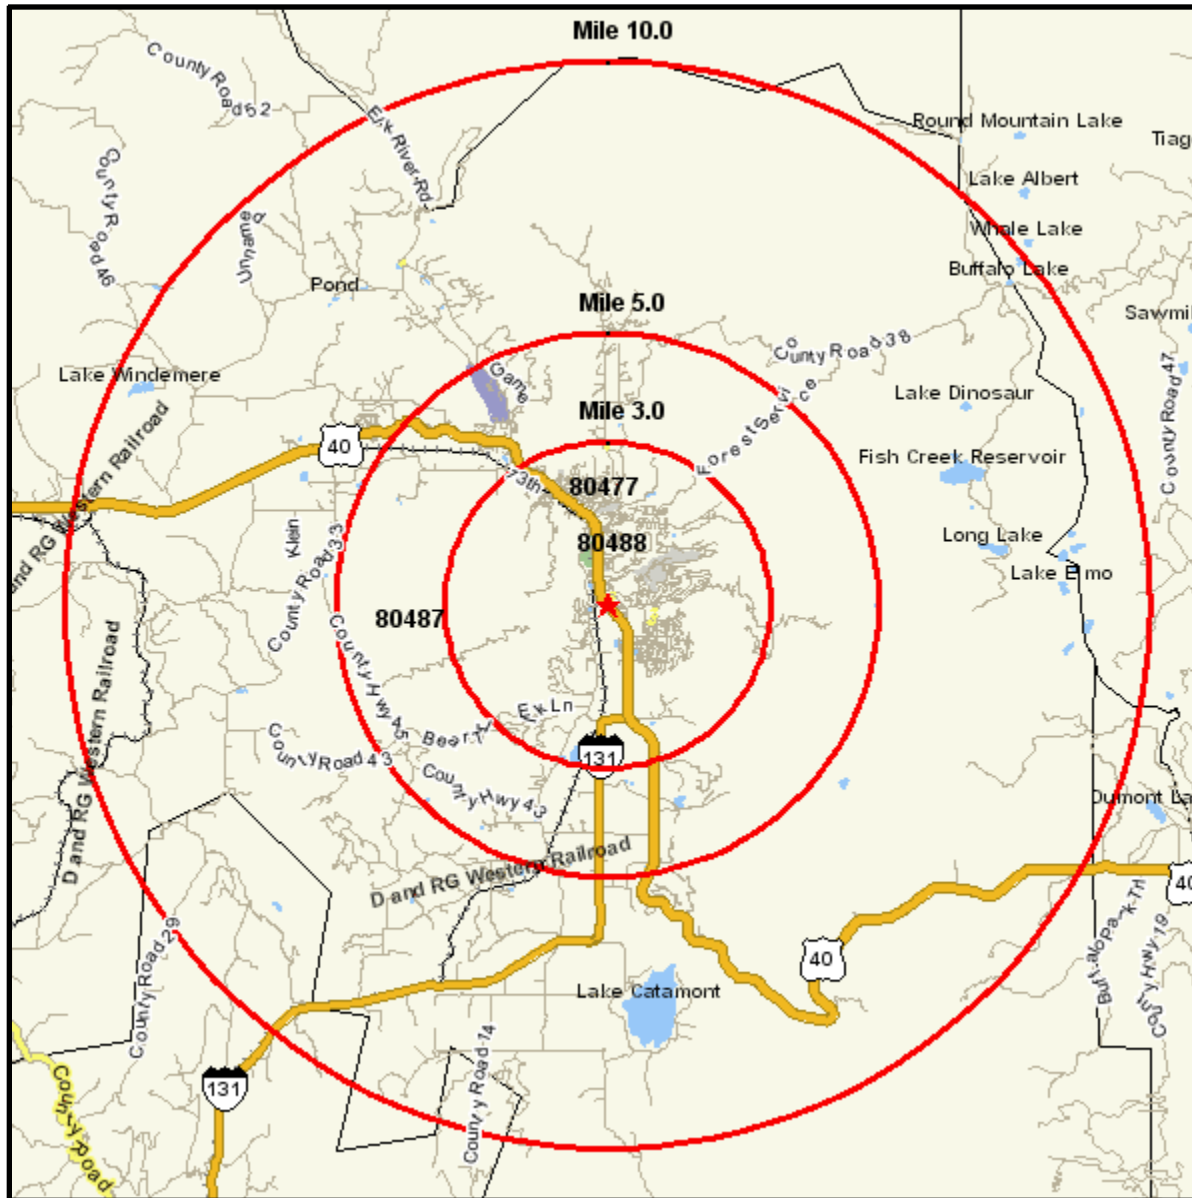

# Area Map

Prepared For:

Order #: 967561283  
Site: 01

STEAMBOAT,

Coord: 40.459366, -106.822620  
Radius - See Appendix for Details

### Area Name: STEAMBOAT

Type: Radius 1

**Radius Definition:**

---

S LINCOLN AVE AT MOUNT WERNER RD  
STEAMBOAT SPRINGS, CO 80477

Center Point: 40.459366 -106.822620  
Circle/Band: 0.00 - 3.00

### Area Name: STEAMBOAT

Type: Radius 2

**Radius Definition:**

---

S LINCOLN AVE AT MOUNT WERNER RD  
STEAMBOAT SPRINGS, CO 80477

Center Point: 40.459366 -106.822620  
Circle/Band: 0.00 - 5.00

### Area Name: STEAMBOAT

Type: Radius 3

**Radius Definition:**

---

S LINCOLN AVE AT MOUNT WERNER RD  
STEAMBOAT SPRINGS, CO 80477

Center Point: 40.459366 -106.822620  
Circle/Band: 0.00 - 10.00