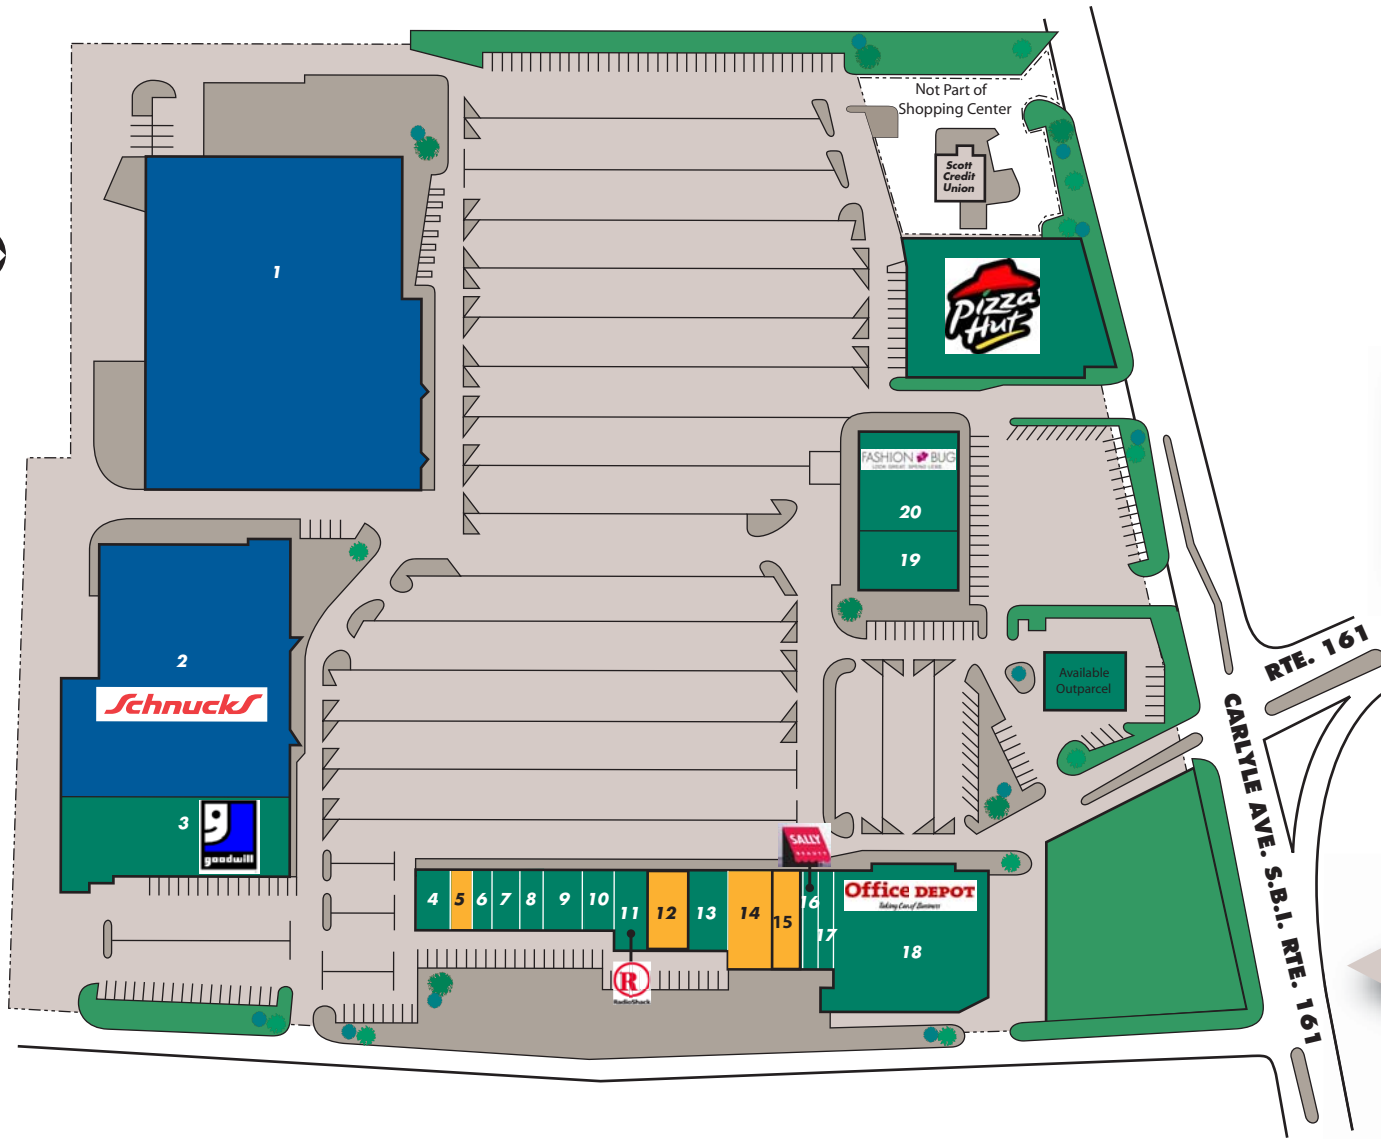

CARLYLE PLAZA

Belleville, Illinois

KEY	
	AVAILABLE
	ANCHOR
	LEASED

SITE SUMMARY
297,097 SQ. FT.

1 Available	126,846 SQ. FT.	8 Sammy Nail	1,500 SQ. FT.	15 Available	4,000 SQ. FT.
2 Schnucks Supermarket	70,324 SQ. FT.	9 Larissa Photography	2,400 SQ. FT.	16 Sally Beauty	2,000 SQ. FT.
3 Goodwill	17,986 SQ. FT.	10 China Town	1,800 SQ. FT.	17 Post Net	2,000 SQ. FT.
4 GEMS Express Care	3,300 SQ. FT.	11 Radio Shack	2,400 SQ. FT.	18 Office Depot	25,397 SQ. FT.
5 Available	1,500 SQ. FT.	12 Available	4,400 SQ. FT.	19 National Rent to Own	5,856 SQ. FT.
6 Great Clips	1,200 SQ. FT.	13 H & R Block	4,000 SQ. FT.	20 Fashion Bug	14,388 SQ. FT.
7 Check 'N Go	1,800 SQ. FT.	14 Available	4,000 SQ. FT.		