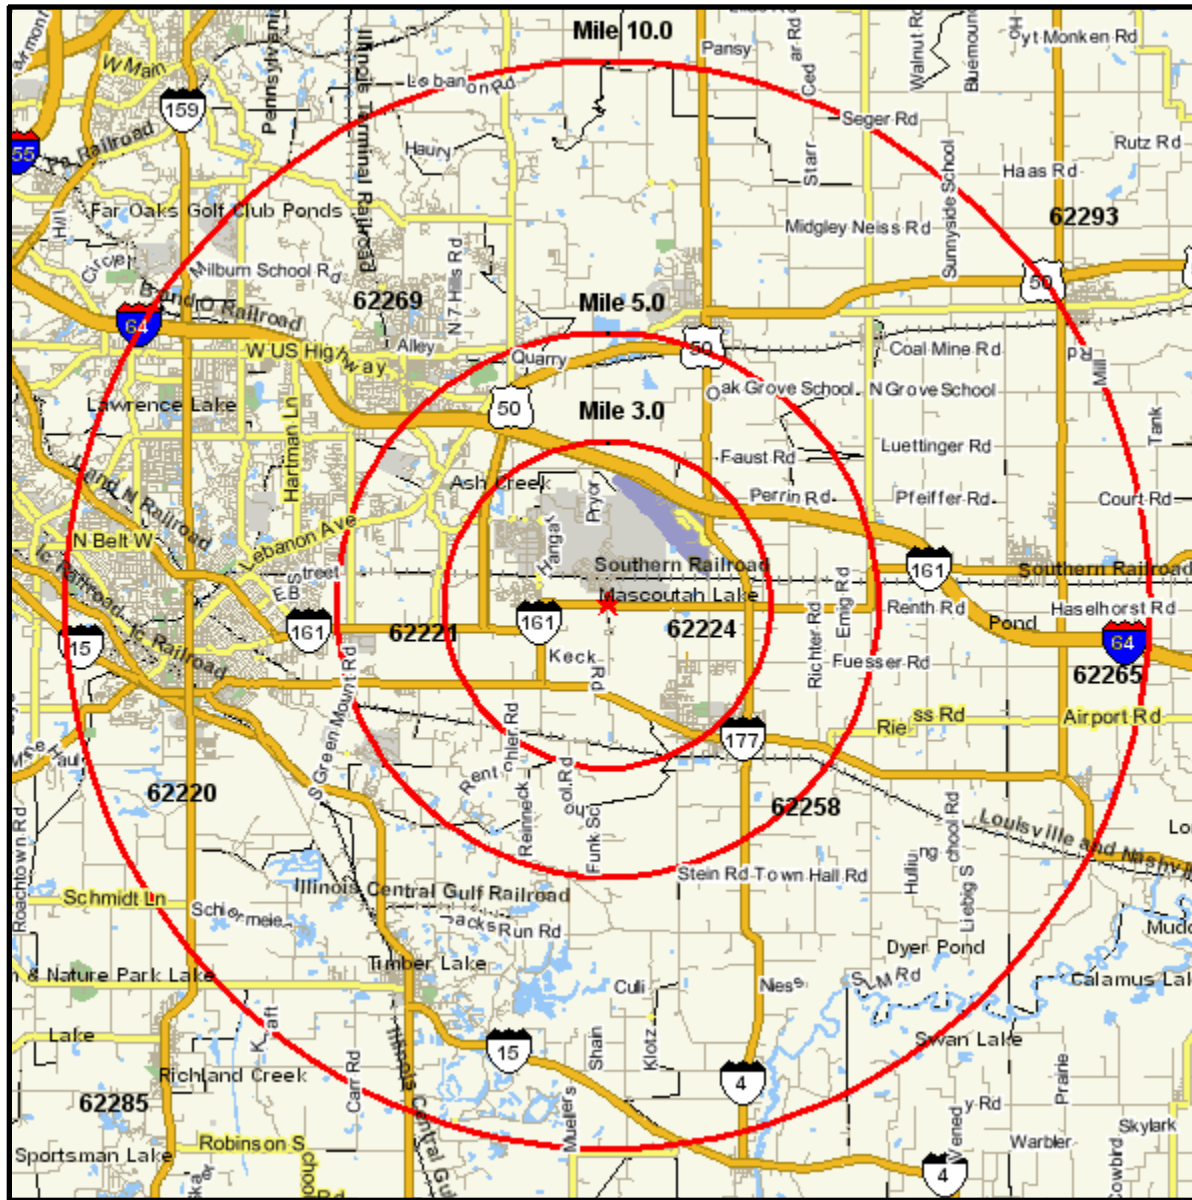

# Area Map

Prepared For:

Order #: 967559710  
Site: 01

CARLYLE,

Coord: 38.525710, -89.841205  
Radius - See Appendix for Details

#### Radius Definition:

CHARLES LN AT STATE ROUTE 161 E BELLEVILLE, IL 62221	Center Point:	38.525710	-89.841205
	Circle/Band:	0.00 -	3.00

#### Radius Definition:

CHARLES LN AT STATE ROUTE 161 E BELLEVILLE, IL 62221	Center Point:	38.525710	-89.841205
	Circle/Band:	0.00 -	5.00

#### Radius Definition:

CHARLES LN AT STATE ROUTE 161 E BELLEVILLE, IL 62221	Center Point:	38.525710	-89.841205
	Circle/Band:	0.00 -	10.00