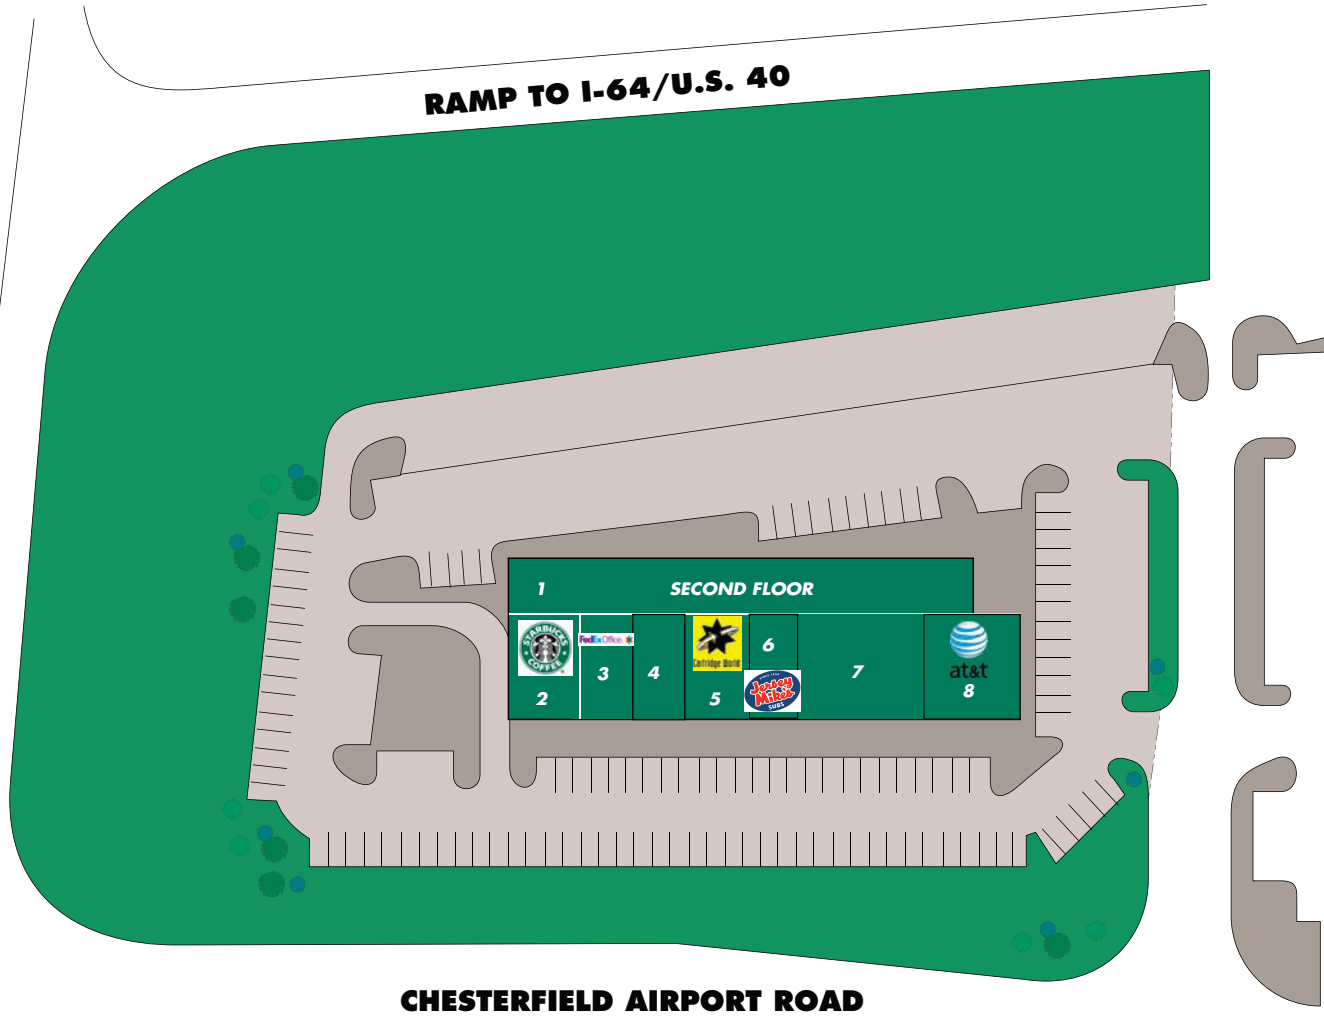

BOONE'S CROSSING

Chesterfield, Missouri

RAMP TO I-64/U.S. 40

CHESTERFIELD AIRPORT ROAD

KEY

- AVAILABLE
- ANCHOR
- LEASED

| | | | |
|--------------------------|----------------|-----------------|---------------|
| 1 Plaza Executive Suites | 20,814 SQ. FT. | 6 Jersey Mike's | 1,465 SQ. FT. |
| 2 Starbucks | 1,881 SQ. FT. | 7 Sushi House | 4,182 SQ. FT. |
| 3 FedEx/Kinko's | 2,014 SQ. FT. | 8 AT&T Wireless | 3,985 SQ. FT. |
| 4 Zingrich Travel | 1,200 SQ. FT. | | |
| 5 Cartridge World | 2,310 SQ. FT. | | |

SITE
SUMMARY
37,851 SQ. FT.